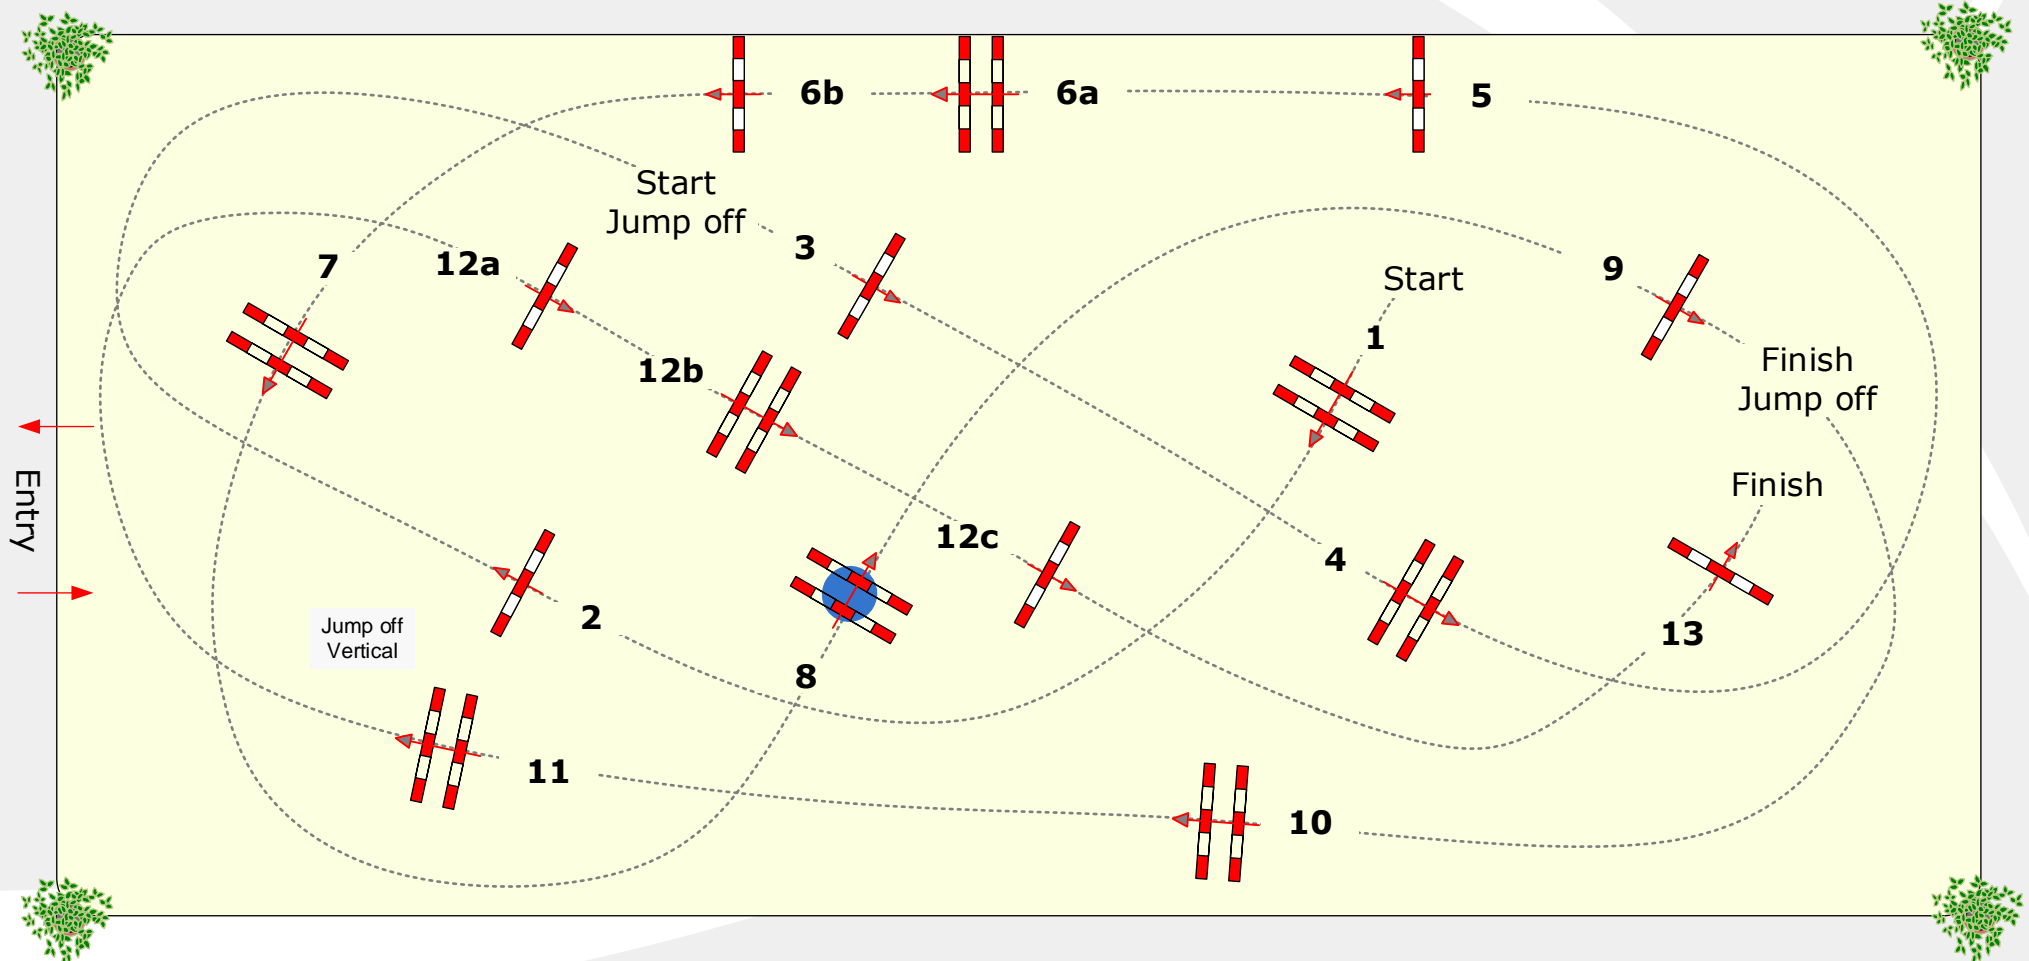

2

baden classics 2017

Offenburg 2. - 5. Februar 2017

Platin-Tour

Competition with jump off

Friday, 03.02.2017

Start: 20:00 Uhr

Table: A
National RG: LPO §
FEI RG / Art. 238.2.2
Height: 1,50 mtr.

Speed: 350 m/Min.
Length: 420 m
Time allowed: 72 sec
Time limit: 144 sek.

Obstacles: 13
Efforts: 16
Penalty: sec

Jump-off: 3-4-1-11-12a-12b-6b-8-9
Length: 290 m
Time allowed: 50 sec
Time limit: 100 sec

Jump off: 3-4-1-11-12a-12b-6b-8-9

Course Designer: Peter Schumacher (GER)