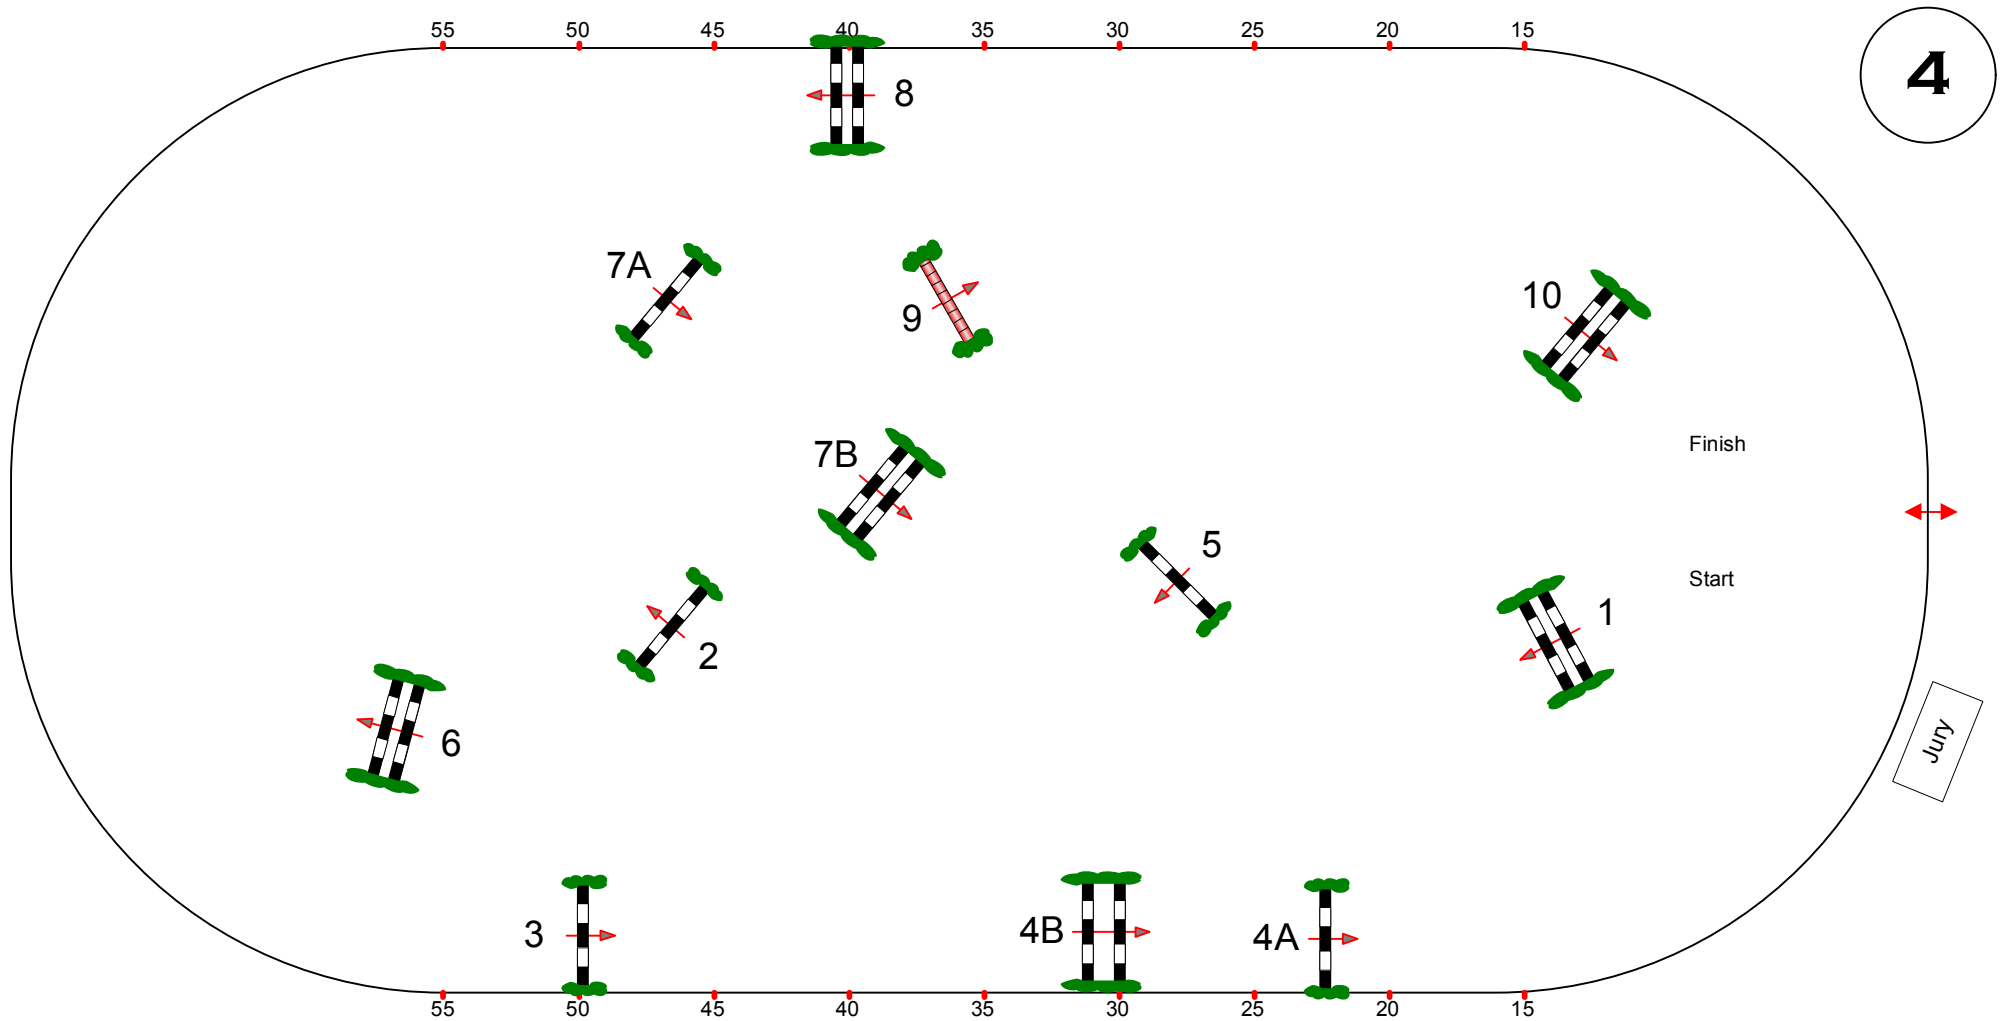

Obstacles: 10

Length: 0 m

Efforts: 12

FEI RG / Art. 238.2.1

Time allowed: 0 sec

Height: 1,40 m

Time limit: 0 sec

Course Designer Martin Otto/GER