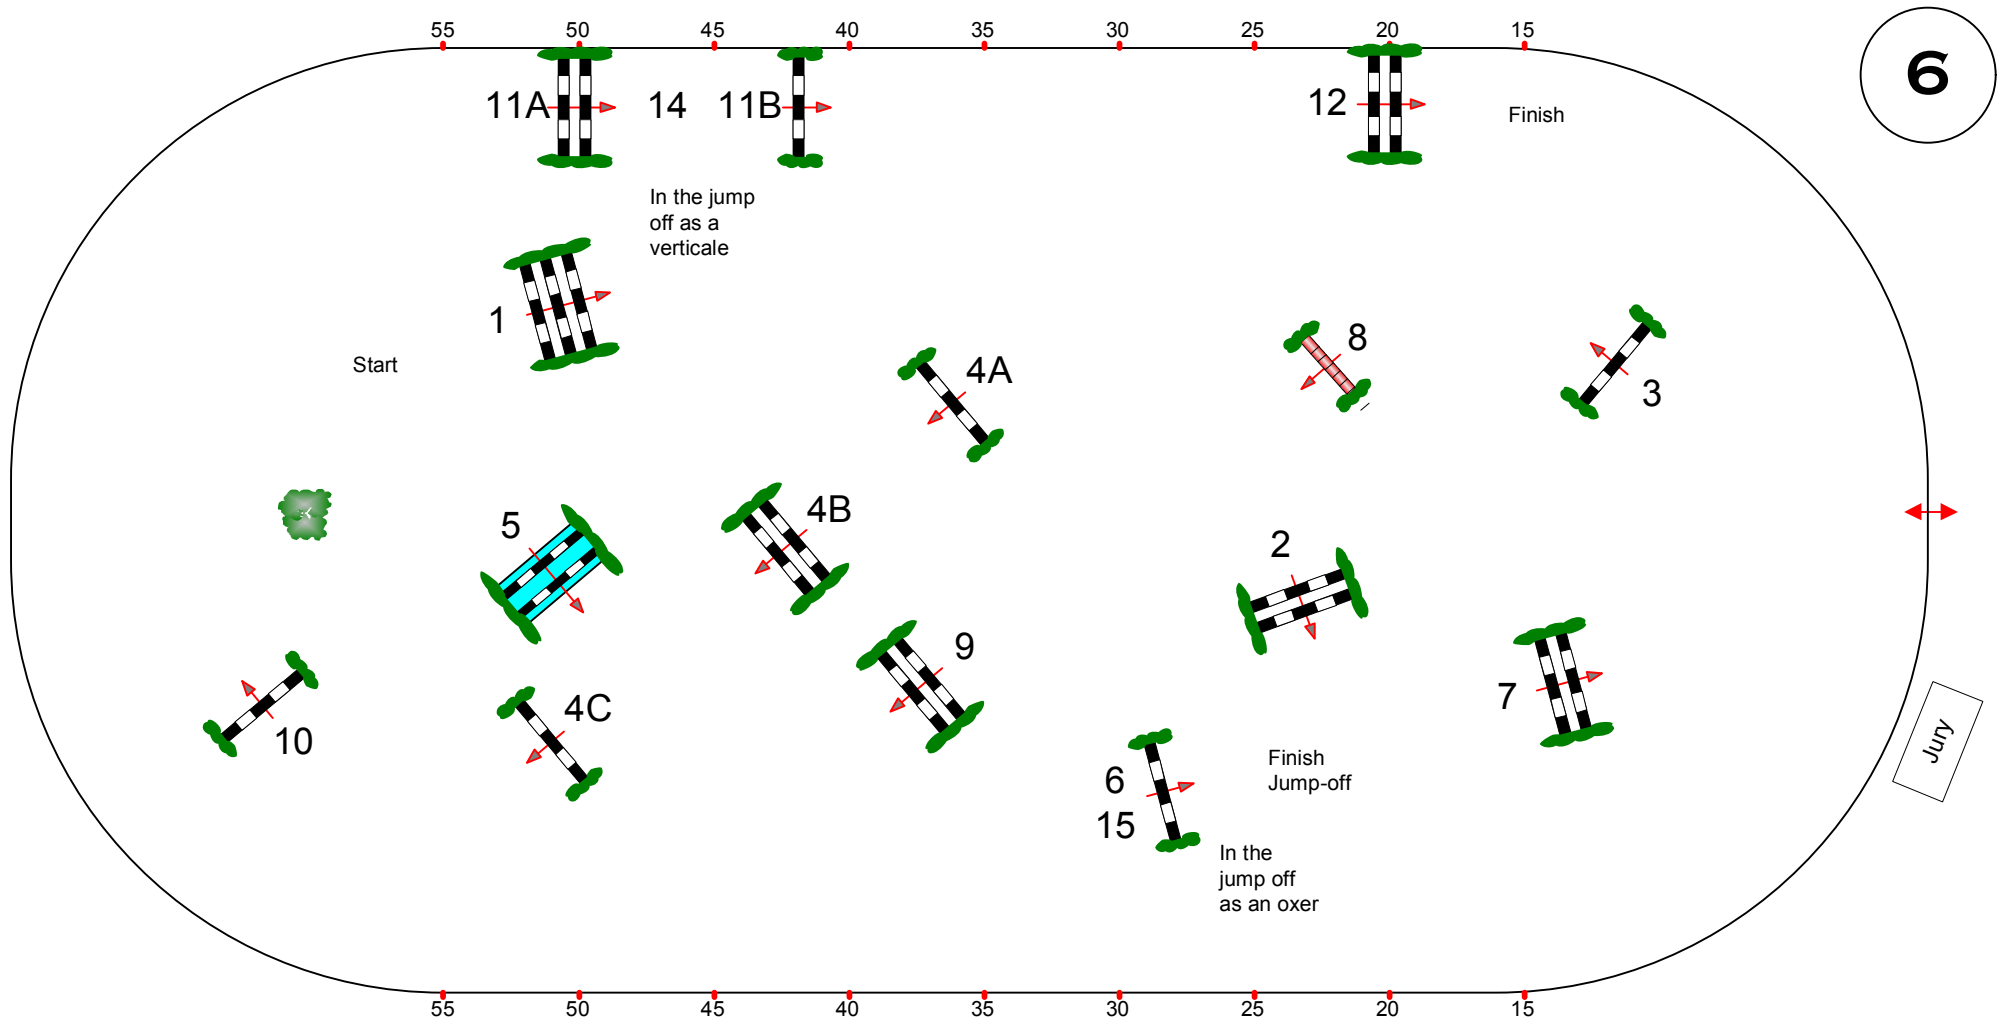

Height: 1,50 m

Speed: 350 m/min

Length: 0 m

Time allowed: 0 sec

Time limit: 0 sec

Obstacles:

Efforts:

Penalty sec:

Closed combination:

1st Jump-off: ~~1-2-3-4A-4B-5-14-15~~

Length: 280 m

Time allowed: 48 sec

Time limit: 96 sec

Course Designer Martin Otto/GER