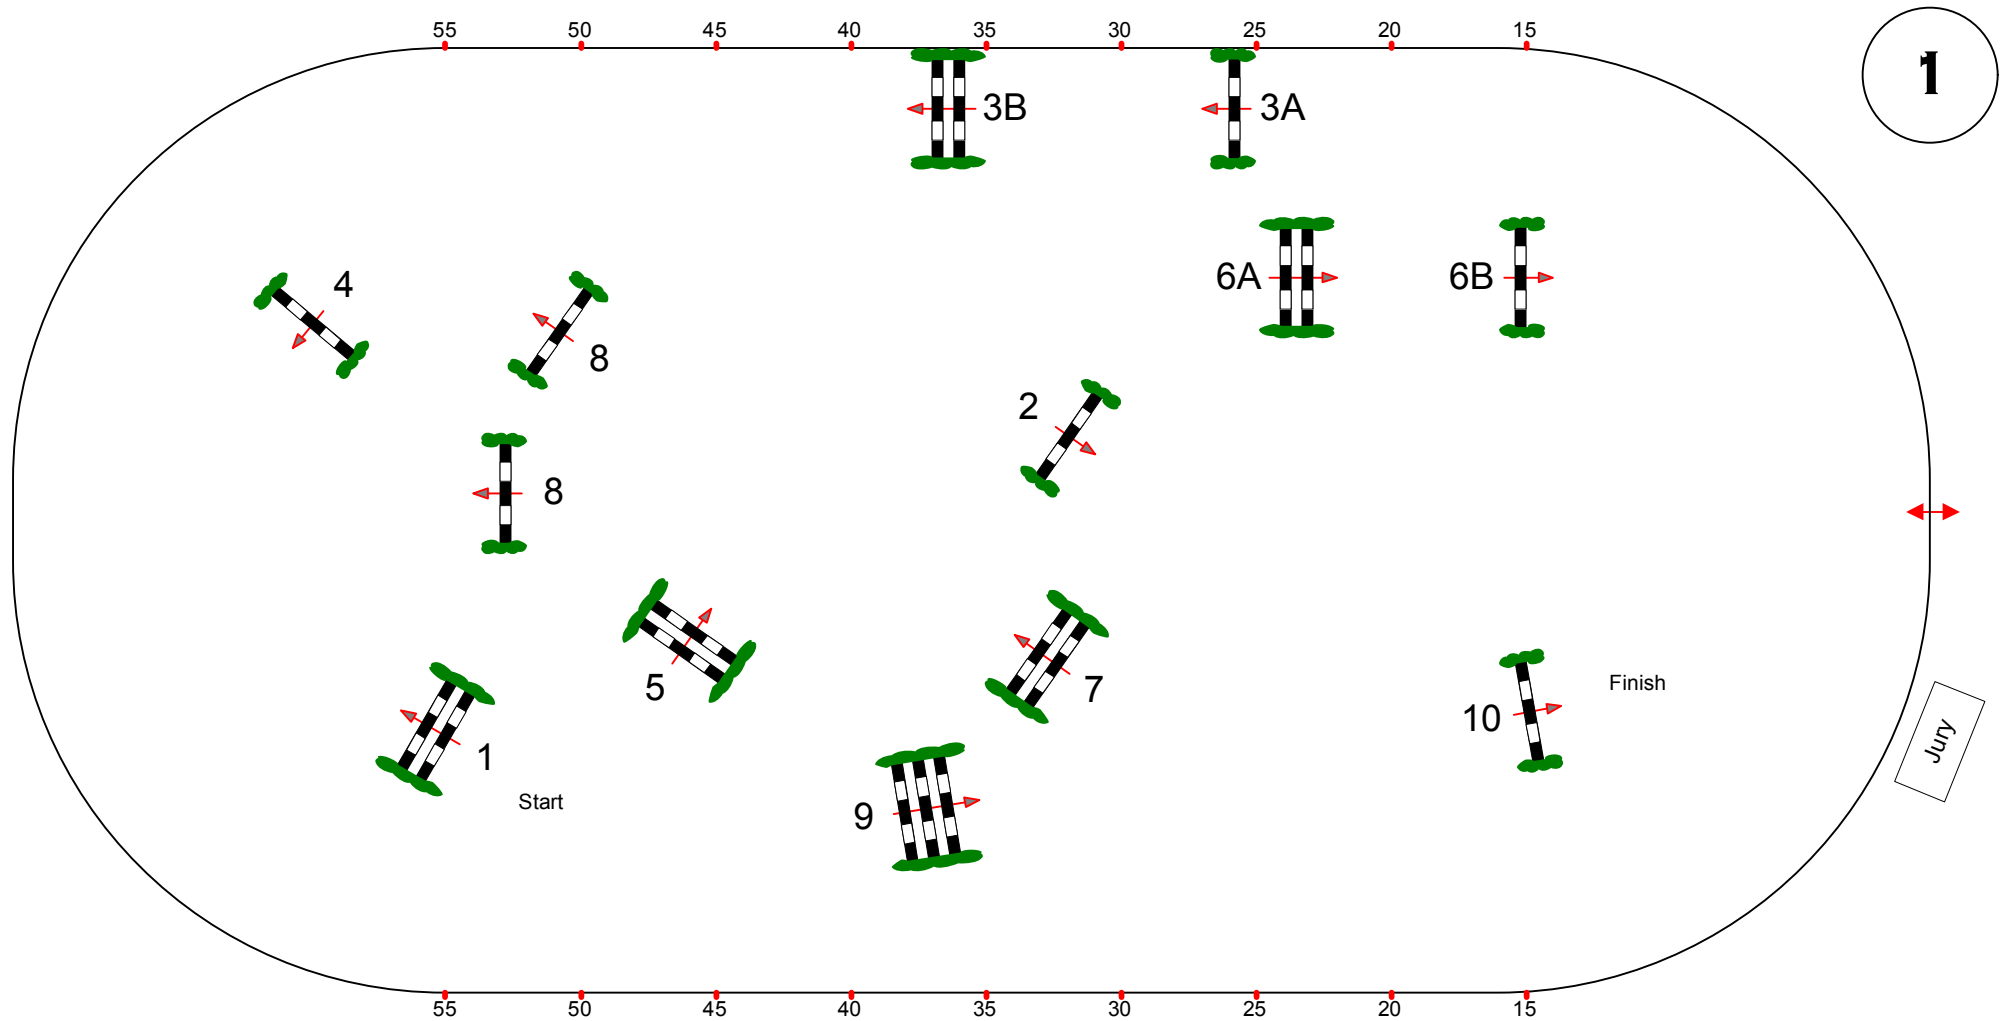

Dortmund 2017 - CSI 4* -

Class No.: 03

Medium Tour

Competition against the clock

Samstag, 4. März 2017

Start: 7:45

Table: A
National RG:
FEI RG / Art. 238.2.1
Height: 1,45 m

Speed: 350 m/min
Length: 0 m
Time allowed: 0 sec
Time limit: 0 sec

Obstacles: 10
Efforts: 12
Penalty sec:
Closed combination:

Course Designer Martin Otto/GER