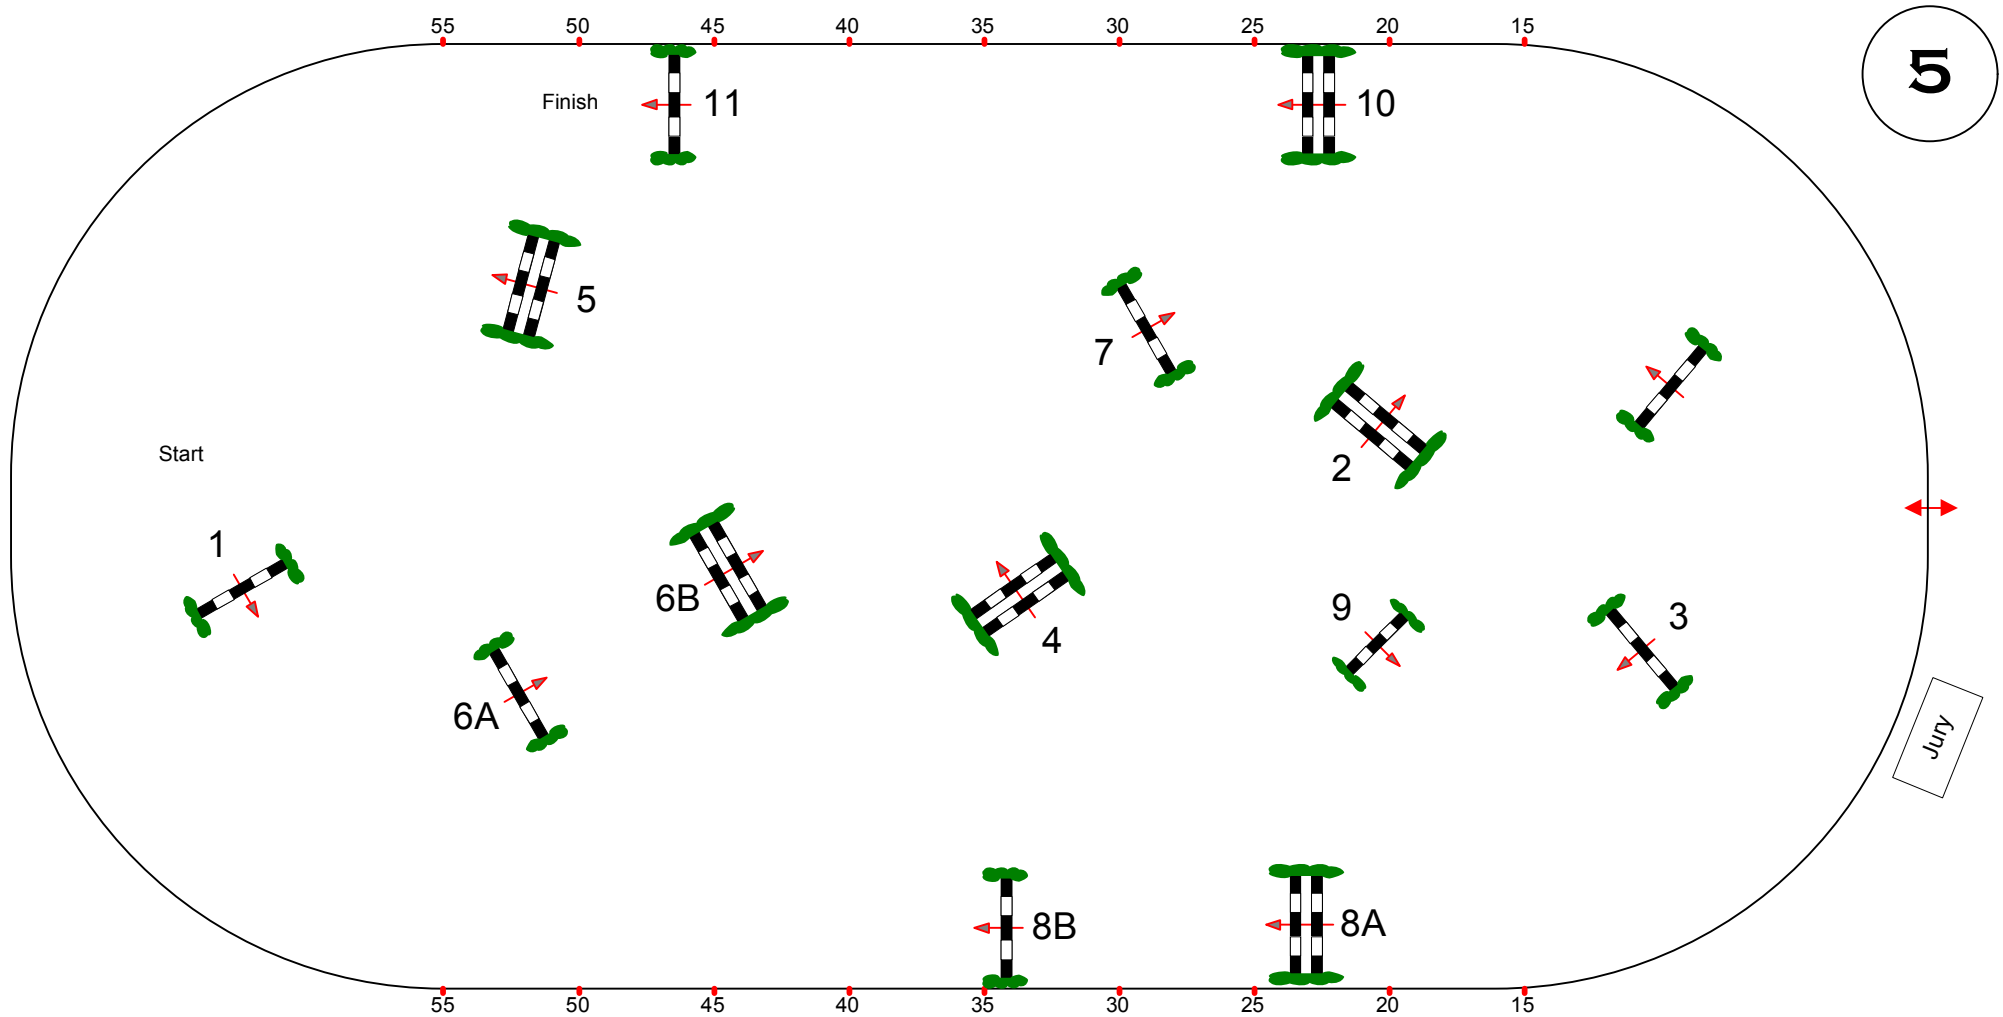

Obstacles: 11

Length: 0 m

Efforts: 13

FEI RG / Art. 238.2.1

Time allowed: 0 sec

Height: 1,40/1,45 m

Time limit: 0 sec

Course Designer Martin Otto/GER