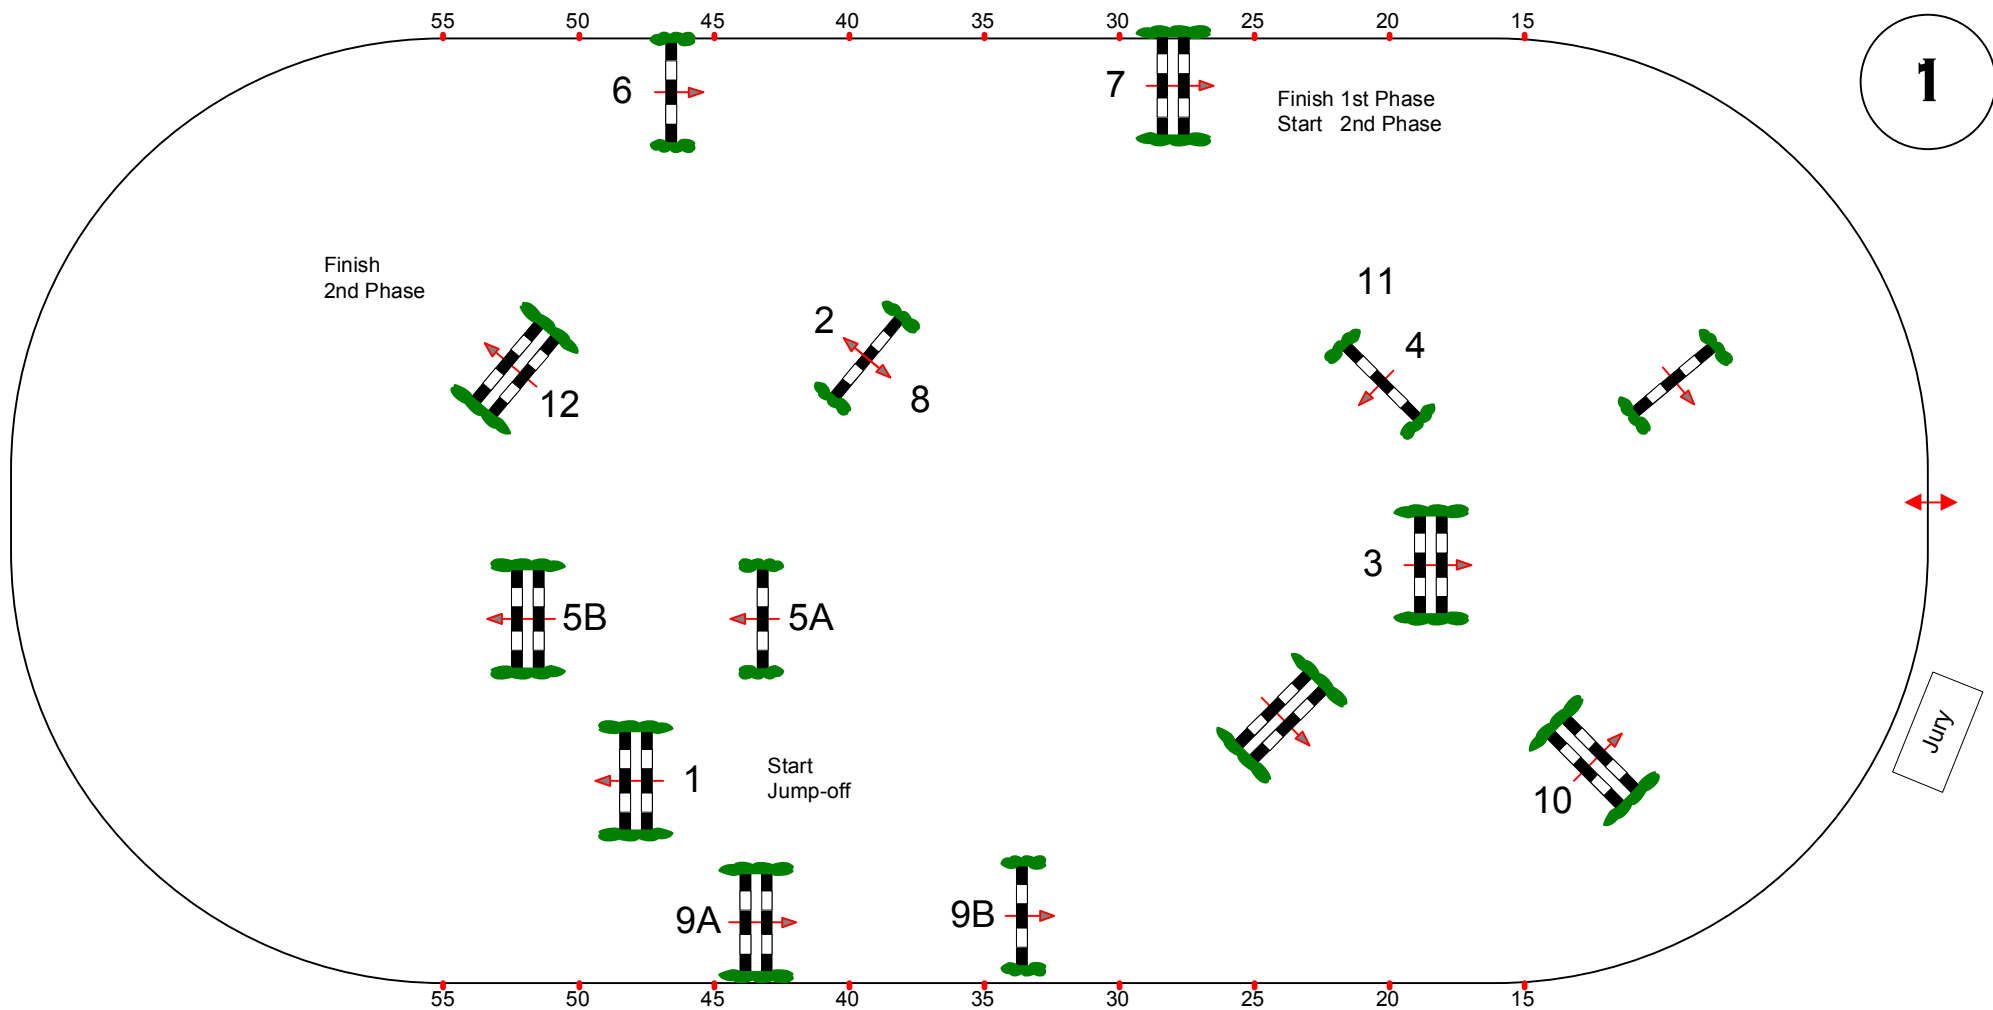

Obstacles: 7

7

2nd Phase: ~~8-9A-9B-10-11-12-~~

Length: 0 m

Efforts: 8

8

Length: 0 m

FEI RG / Art. 274.5.3

Time allowed: 0 sec

Time allowed: 0 sec

Height: 1,40 m

Time limit: 0 sec

Time limit: 0 sec

Course Designer Martin Otto/GER