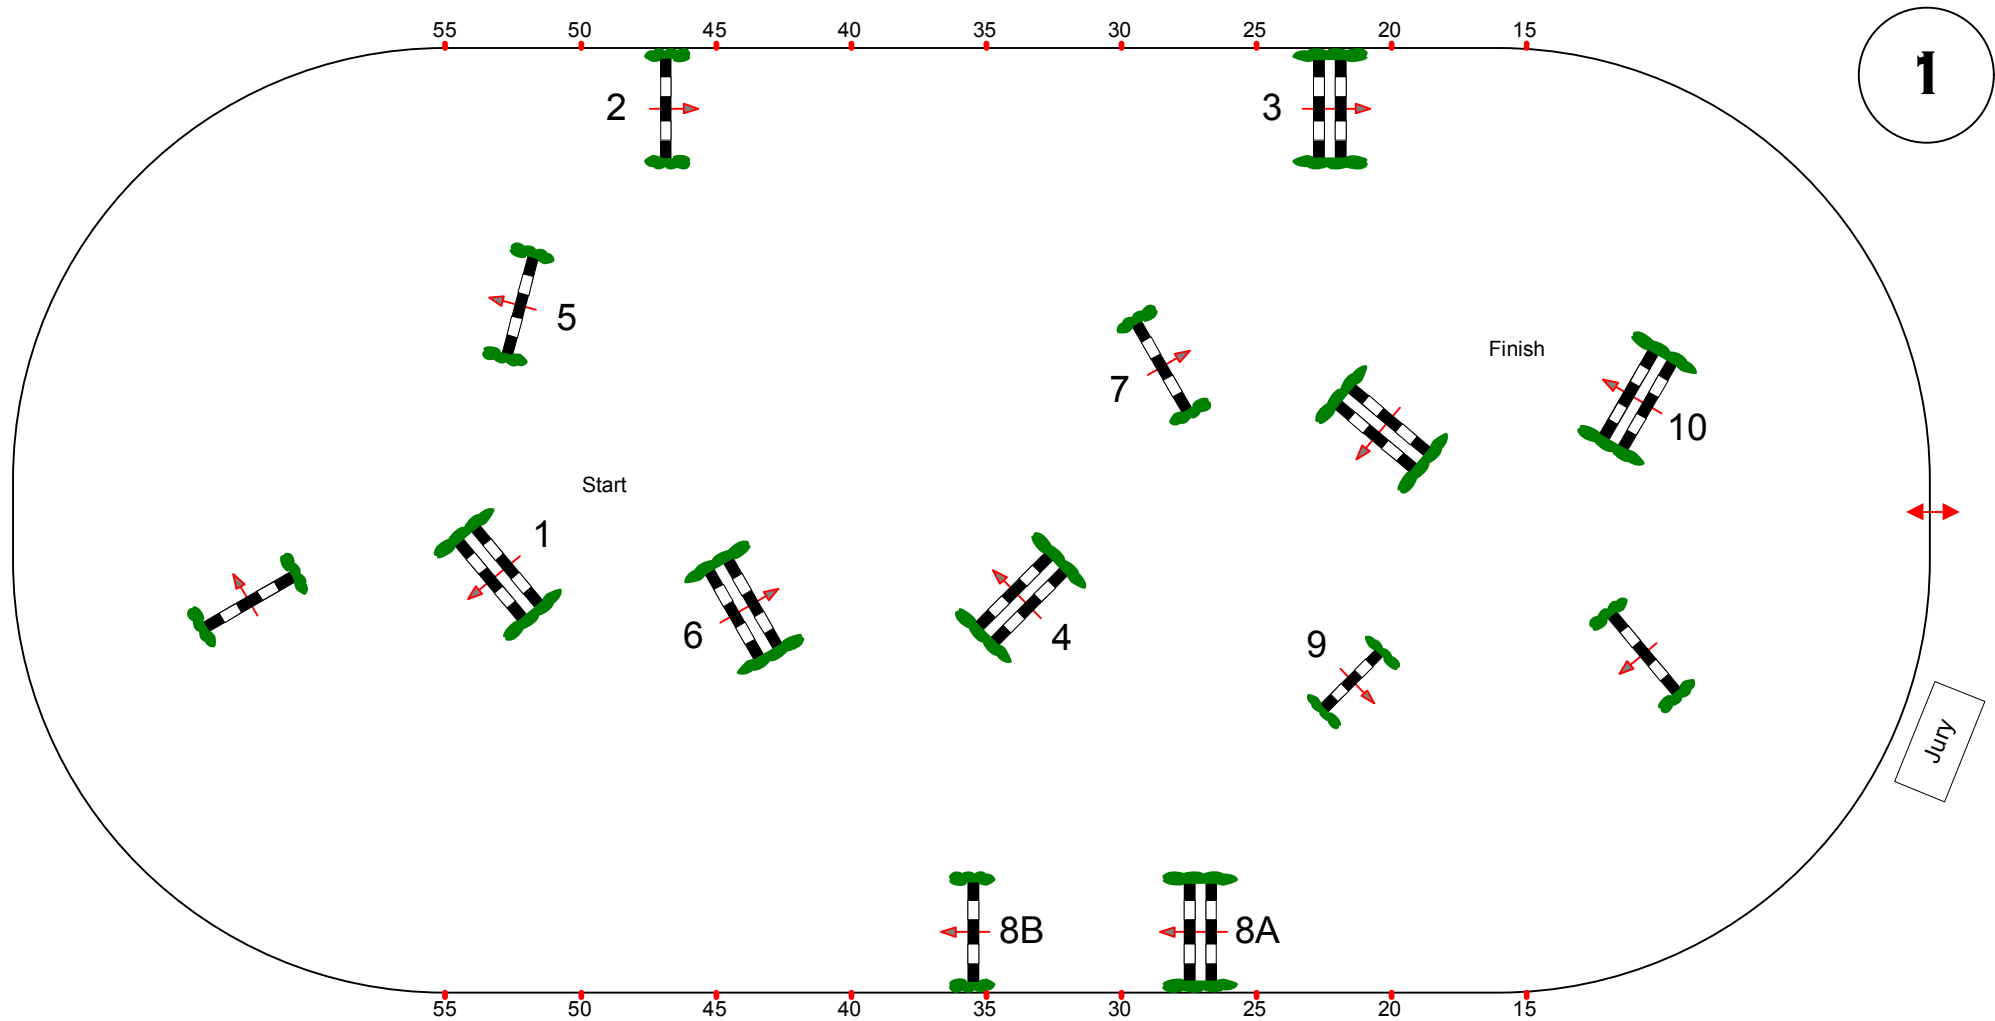

Obstacles: 10

Length: 0 m

Efforts: 11

FEI RG / Art. 238.2.1

Time allowed: 0 sec

Height: 1,15 m

Time limit: 0 sec

Course Designer Martin Otto/GER