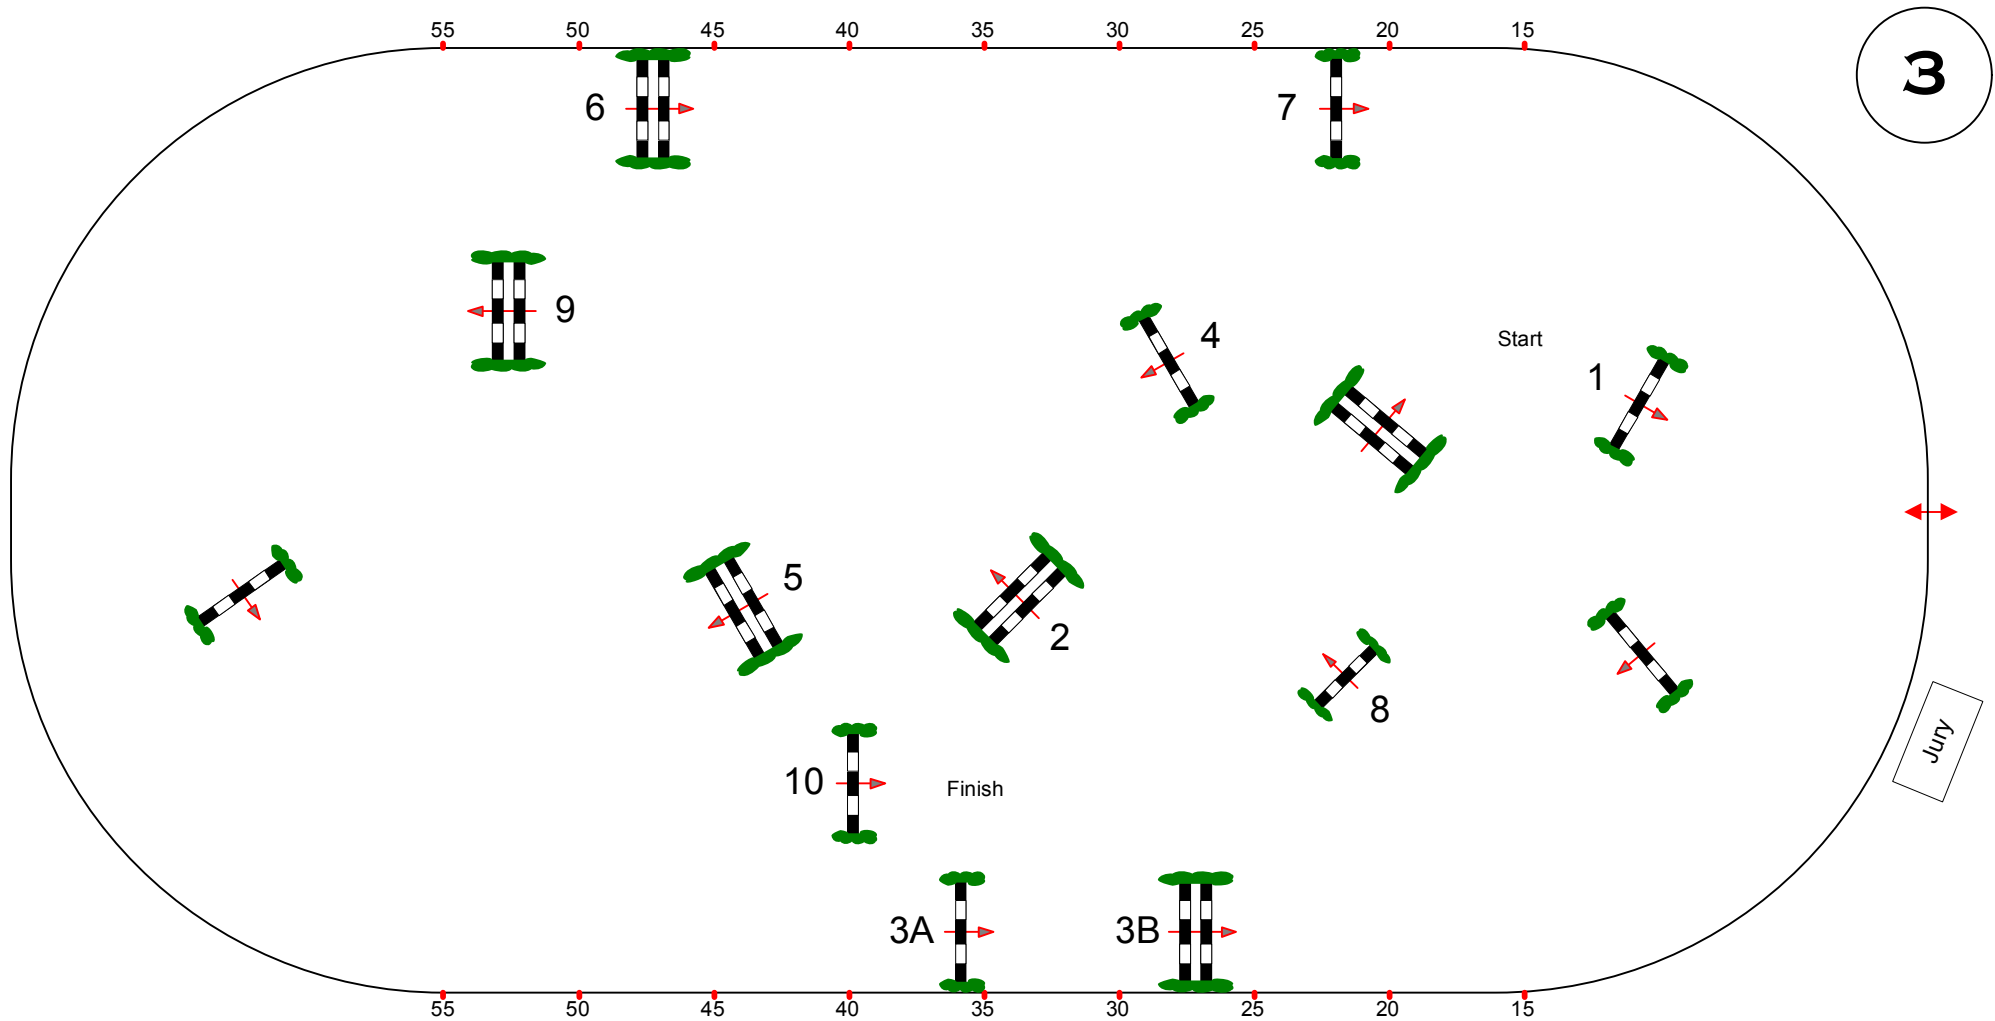

Obstacles: 10

Length: 0 m

Efforts: 11

FEI RG / Art. 238.2.1

Time allowed: 0 sec

Height: 1,25 m

Time limit: 0 sec

Course Designer Martin Otto/GER