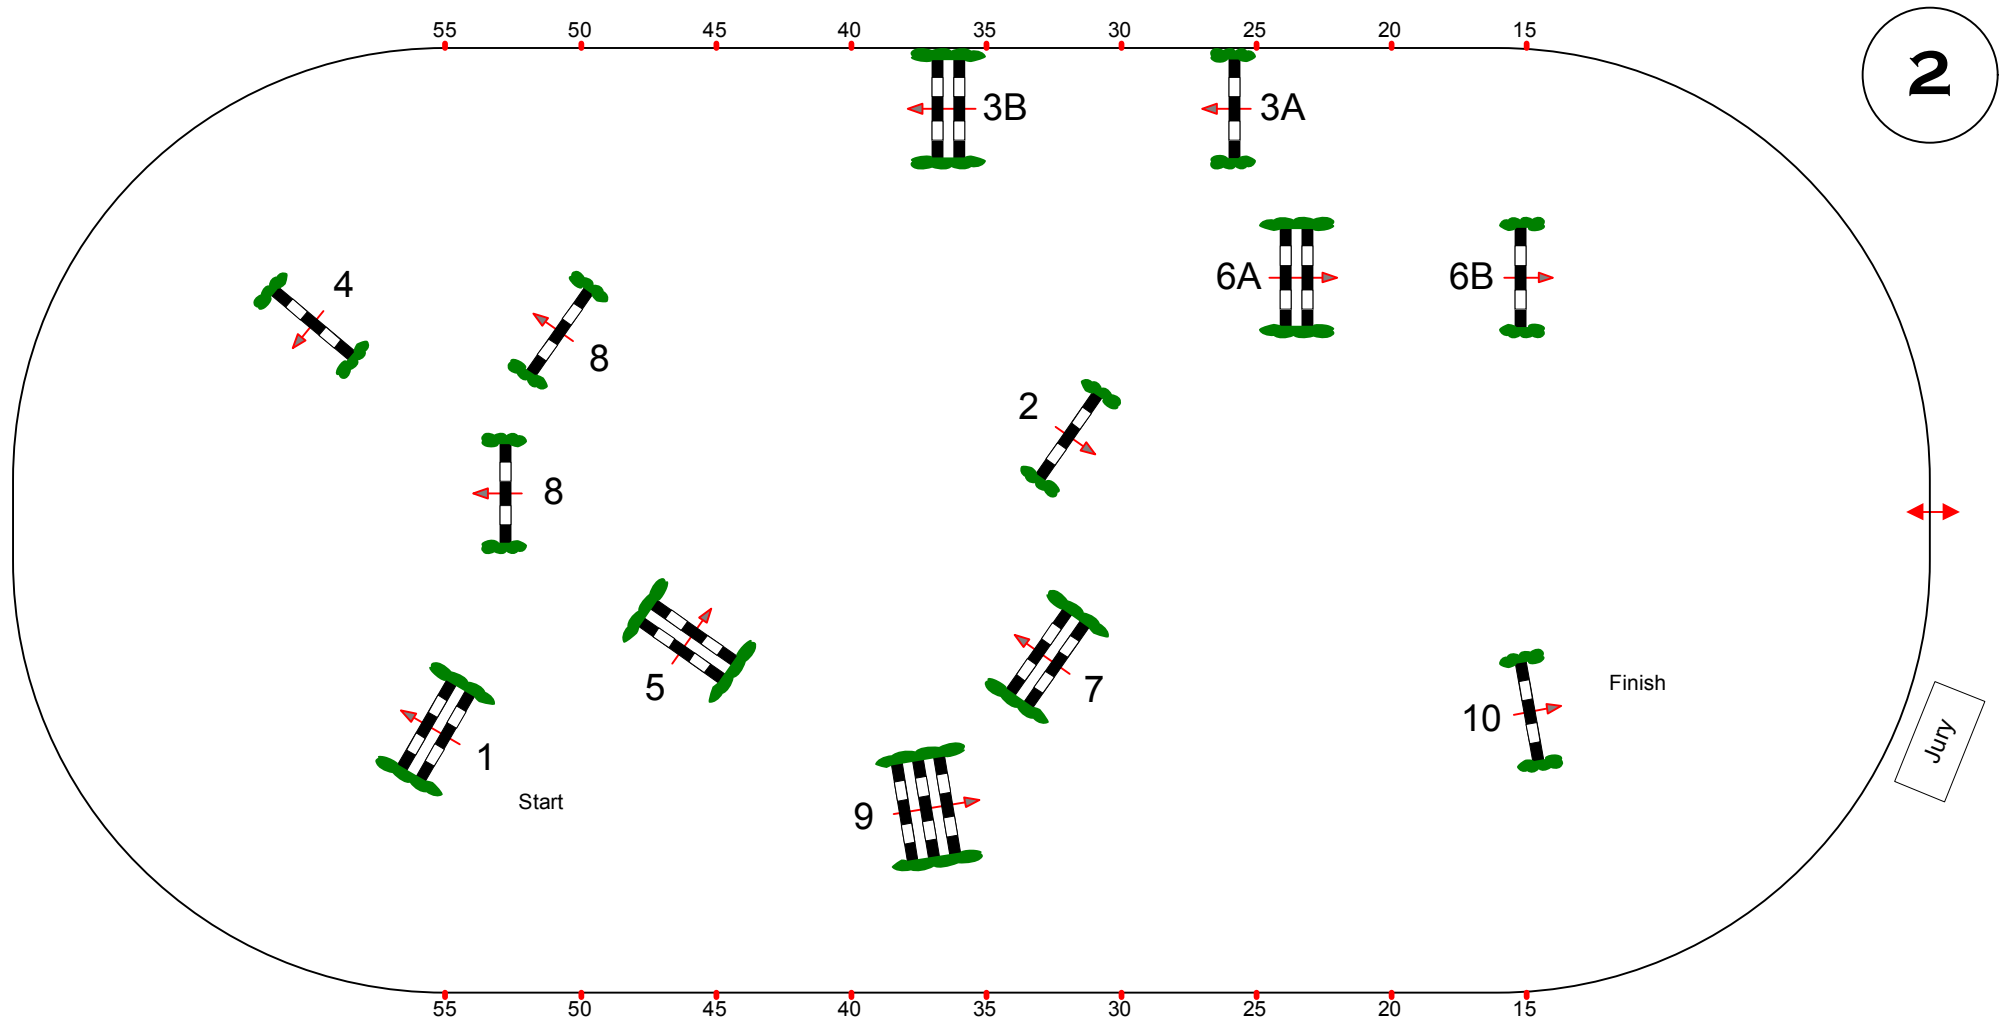

# Dortmund 2017 - CSI 4\* -

Class No.: 17

Escon Tour

Competition against the clock

Samstag, 4. März 2017

Start: 8:30

Table: A  
National RG:  
FEI RG / Art. 238.2.1  
Height: 1,30 m

Speed: 350 m/min  
Length: 0 m  
Time allowed: 0 sec  
Time limit: 0 sec

Obstacles: 10  
Efforts: 12  
Penalty sec:  
Closed combination:

Course Designer Martin Otto/GER