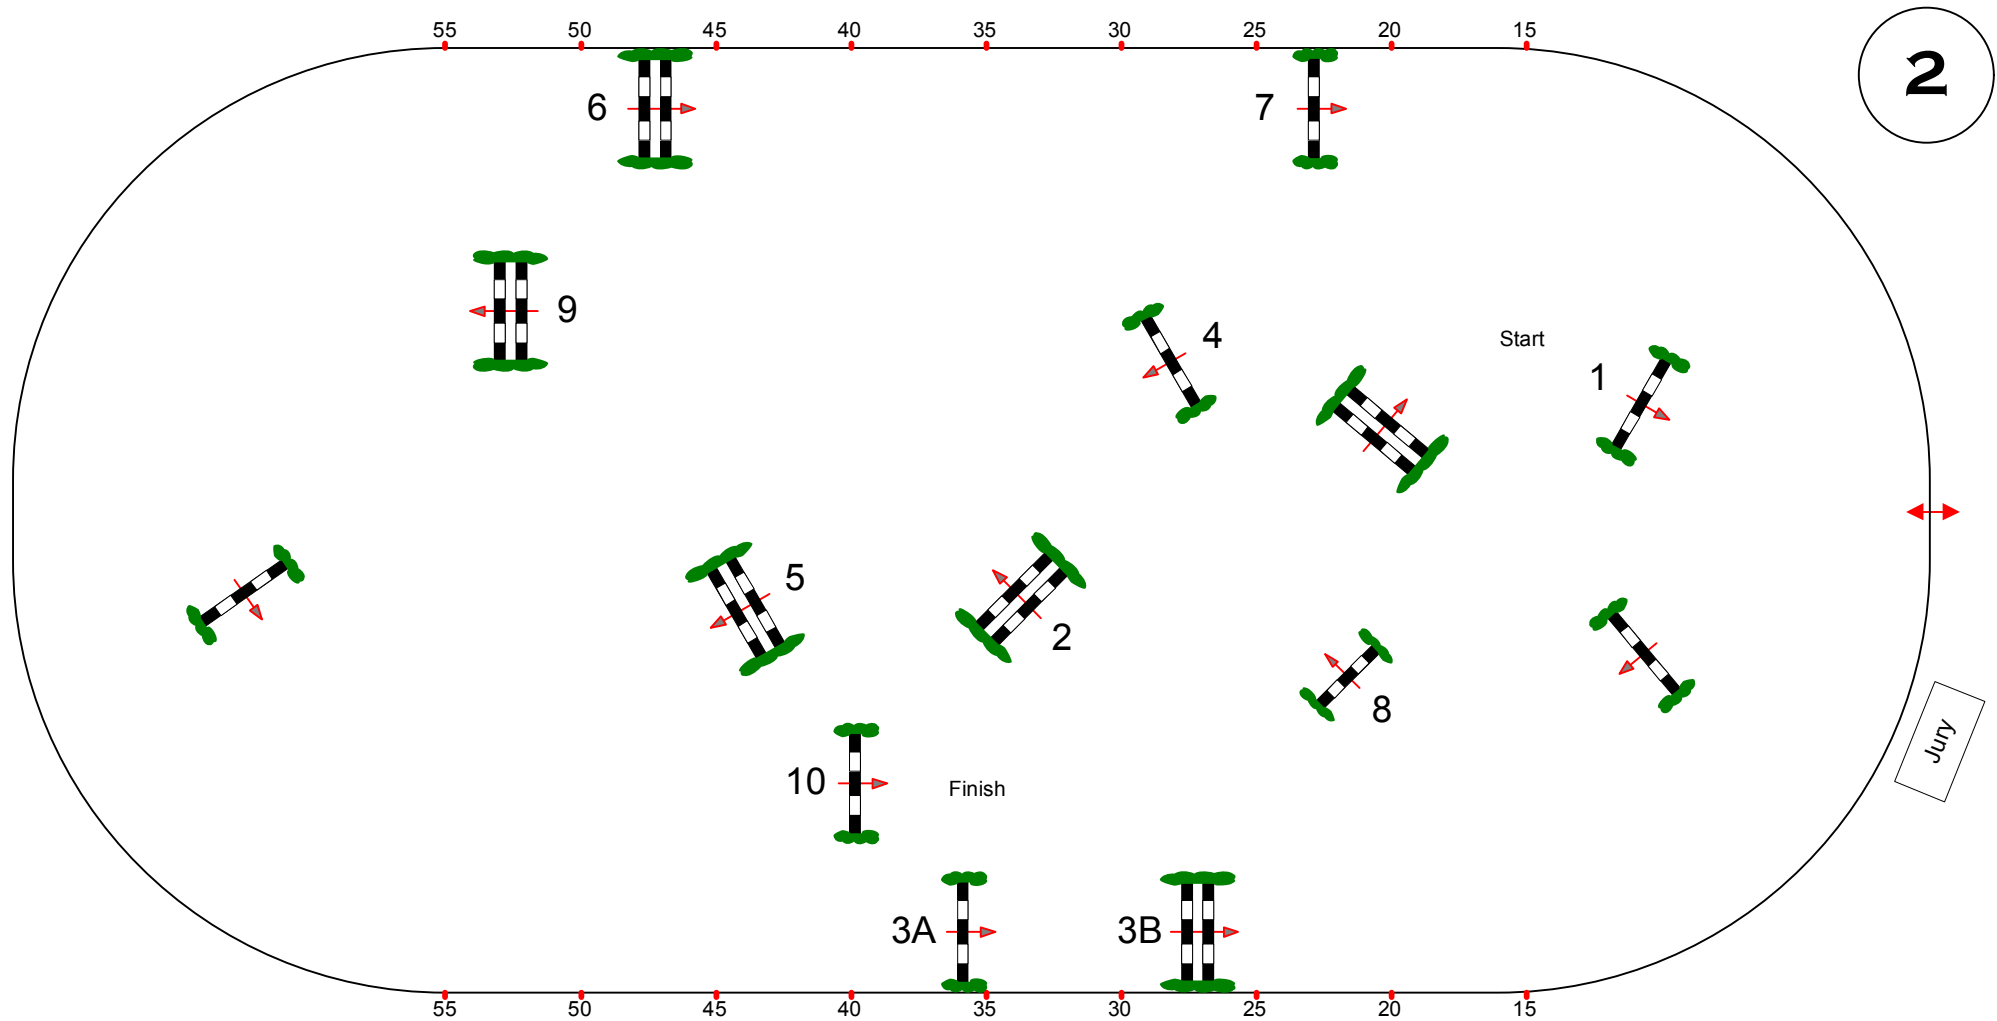

Obstacles: 10

Length: 0 m

Efforts: 11

FEI RG / Art. 238.2.1

Time allowed: 0 sec

Height: 1,35 m

Time limit: 0 sec

Course Designer Martin Otto/GER