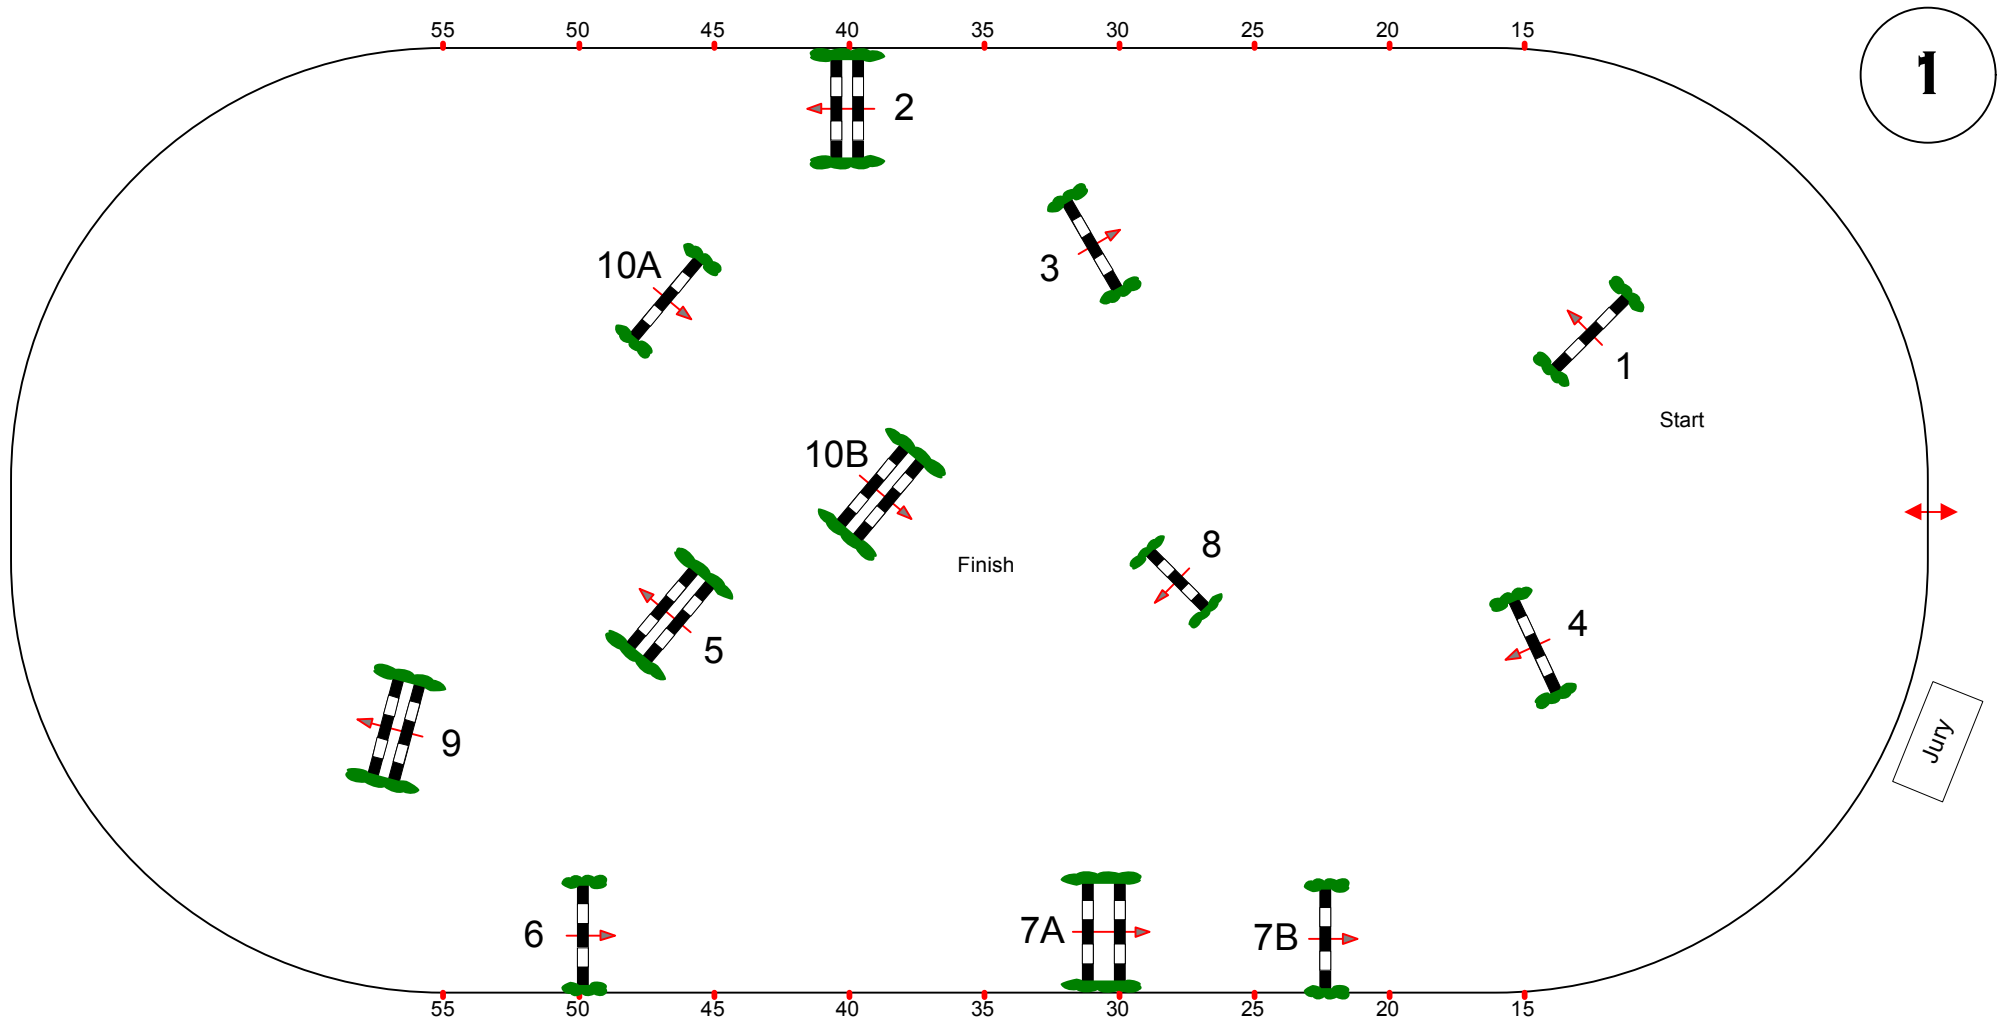

Obstacles: 10

Length: 0 m

Efforts: 12

FEI RG / Art. 238.2.1

Time allowed: 0 sec

Height: 1,35 m

Time limit: 0 sec

Course Designer Martin Otto/GER