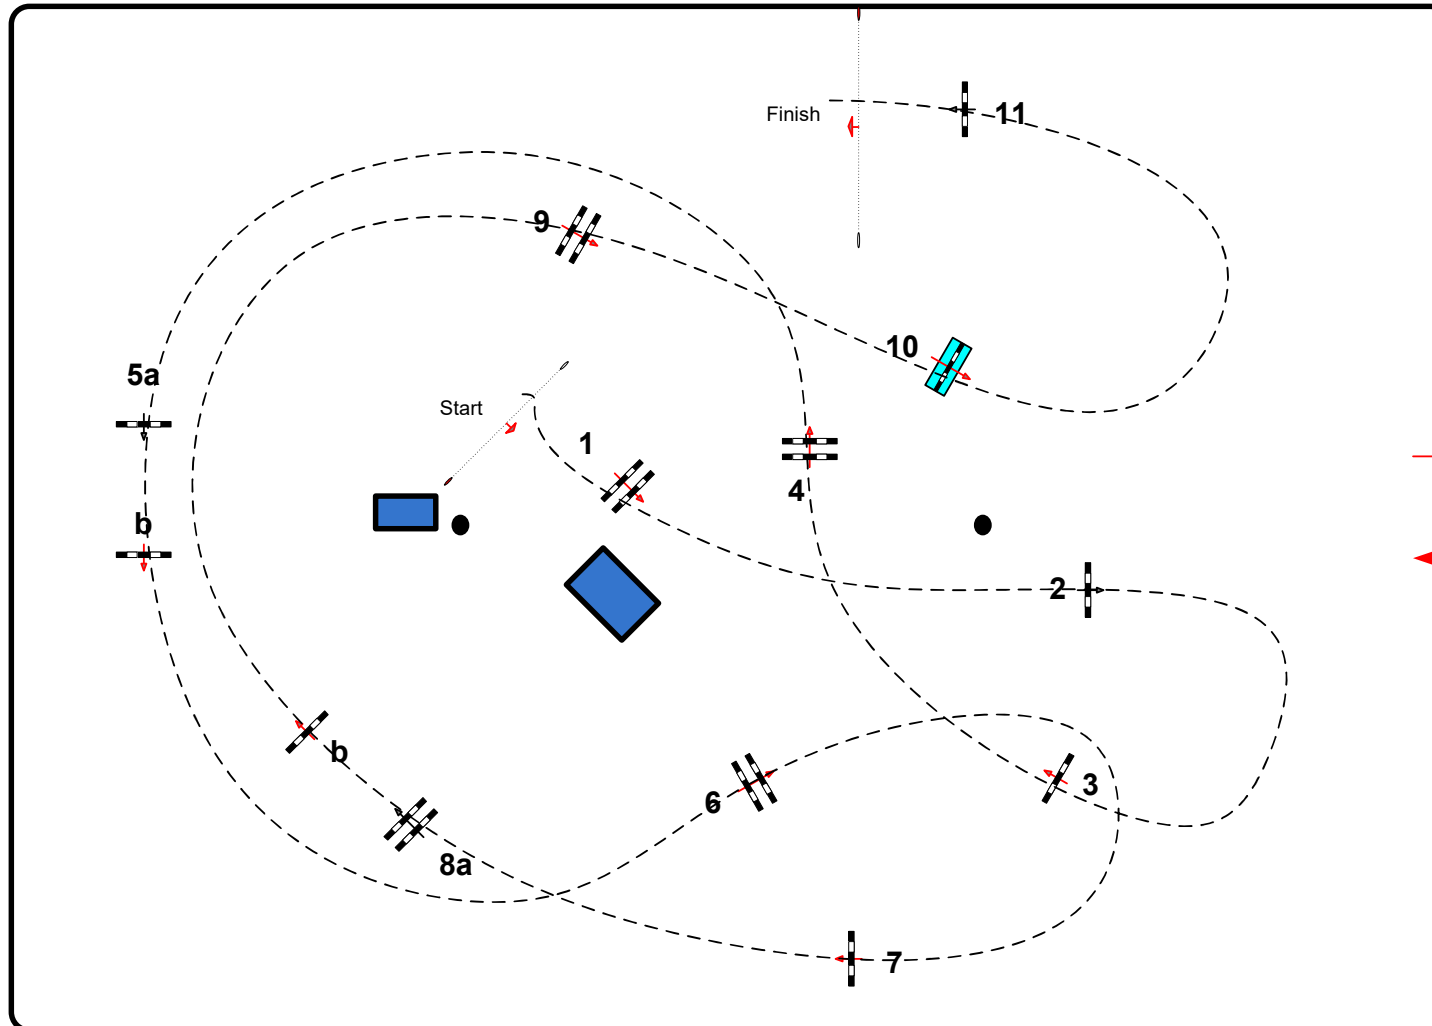

AREZZO EQUESTRIAN CENTRE

CSI 1* Y H

Class No.:

7 Year old

Competition against the clock

martedì 14 marzo 2017

Start: 0:00

DANTE ARENA

Table: A
National RG:
FEI RG / Art. 238.2.1
Height: 1,30 m

Speed: 350 m/min

Length: 500 m

Time allowed: 86 sec

Time limit: 172 sec

Obstacles: 11

Efforts: 13

Penalty sec

Closed combination:

:

Length: 0 m

Time allowed: 0 sec

Time limit: 0 sec

2nd Jump-off:

Length: 0 m

Time allowed: 0 sec

Time limit: 0 sec

In / Out

JURY