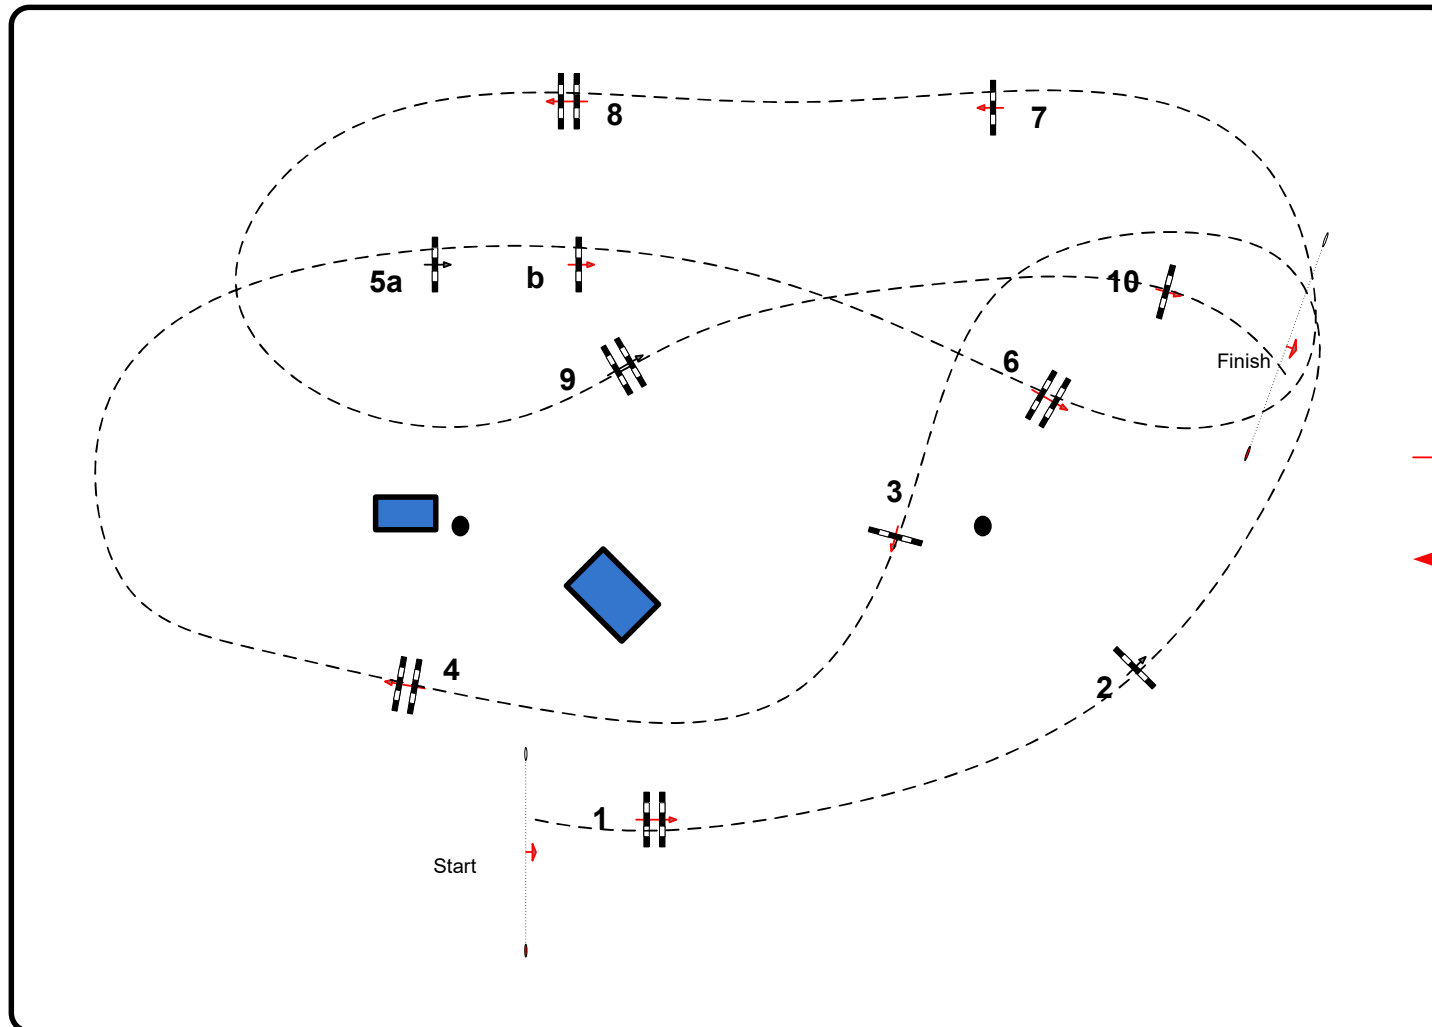

AREZZO EQUESTRIAN CENTRE

CSI 1* Y H

Class No.:

5 year old

Competition NOT against the clock

mercoledì 15 marzo 2017

Start: 0:00

DANTE ARENA

Table: A
National RG:
FEI RG / Art. 238.1.1
Height: 1,10 m

Speed: 350 m/min

Length: 500 m
Time allowed: 86 sec
Time limit: 172 sec

Obstacles: 10
Efforts: 11
Penalty sec
Closed combination:

1st Jump-off:

Length: 0 m
Time allowed: 0 sec
Time limit: 0 sec

2nd Jump-off:

Length: 0 m
Time allowed: 0 sec
Time limit: 0 sec

JURY