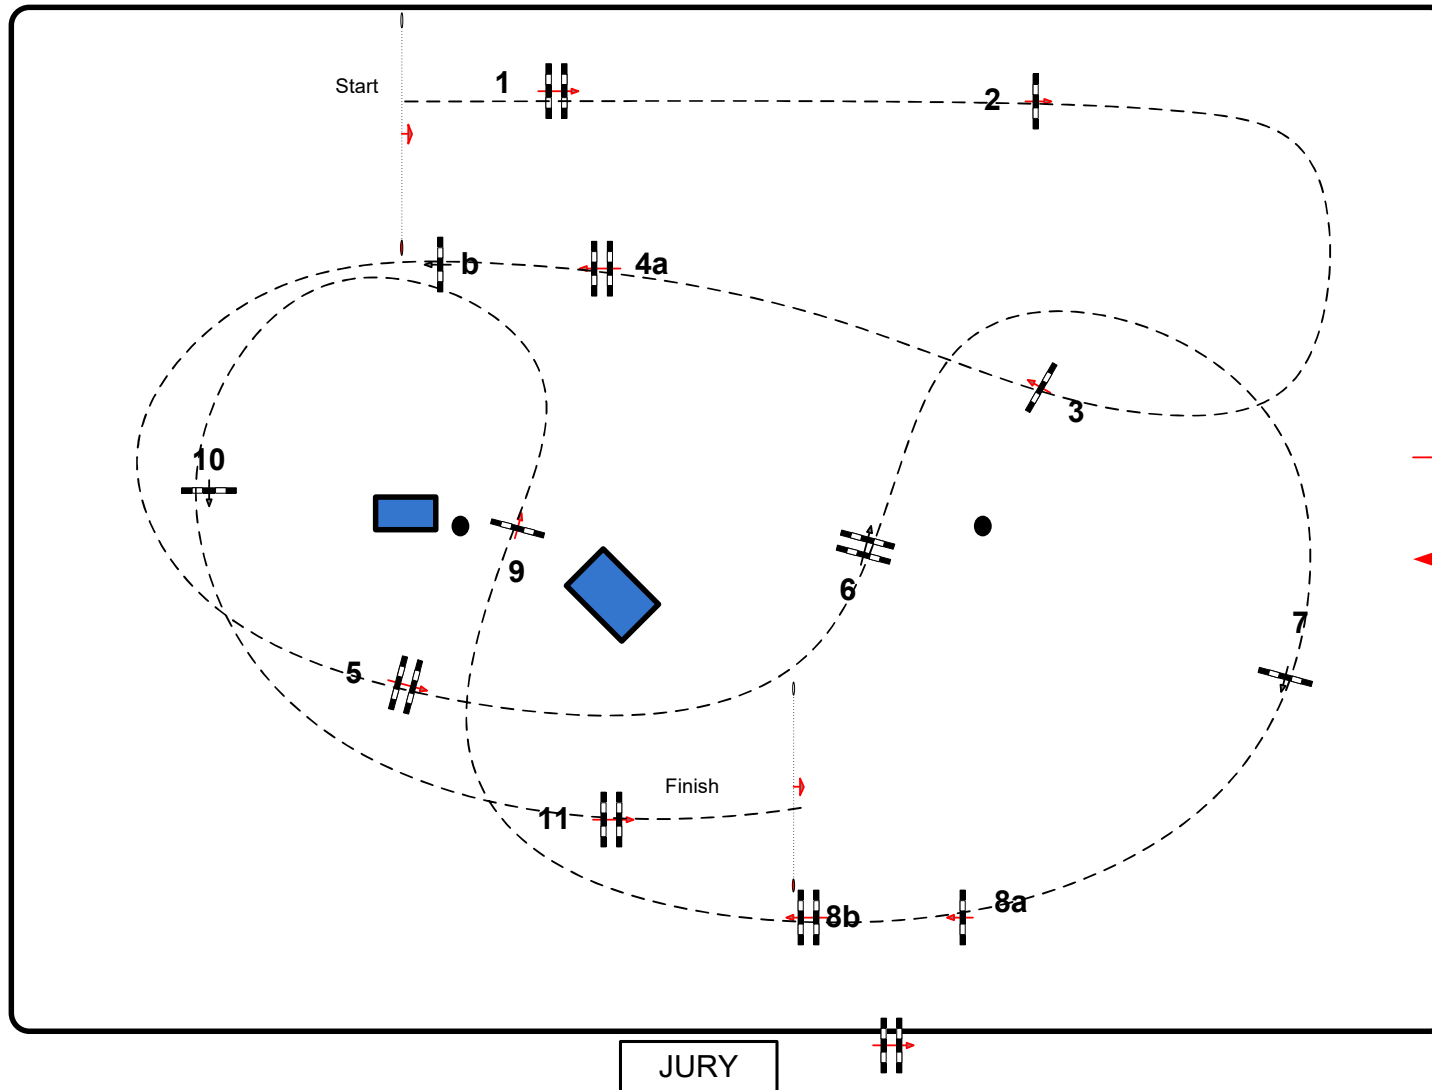

AREZZO EQUESTRIAN CENTRE

CSI 1* Y H

Class No.:

6 year old

Competition against the clock

mercoledì 15 marzo 2017

Start: 0:00

DANTE ARENA

Table: A
 National RG:
 FEI RG / Art. 238.2.1
 Height: 1,20-1,25 m

Speed: 350 m/min

Length: 480 m
 Time allowed: 83 sec
 Time limit: 166 sec

Obstacles: 11
 Efforts: 13
 Penalty sec
 Closed combination:

:

Length: 0 m
 Time allowed: 0 sec
 Time limit: 0 sec

2nd Jump-off:

Length: 0 m
 Time allowed: 0 sec
 Time limit: 0 sec

In / Out