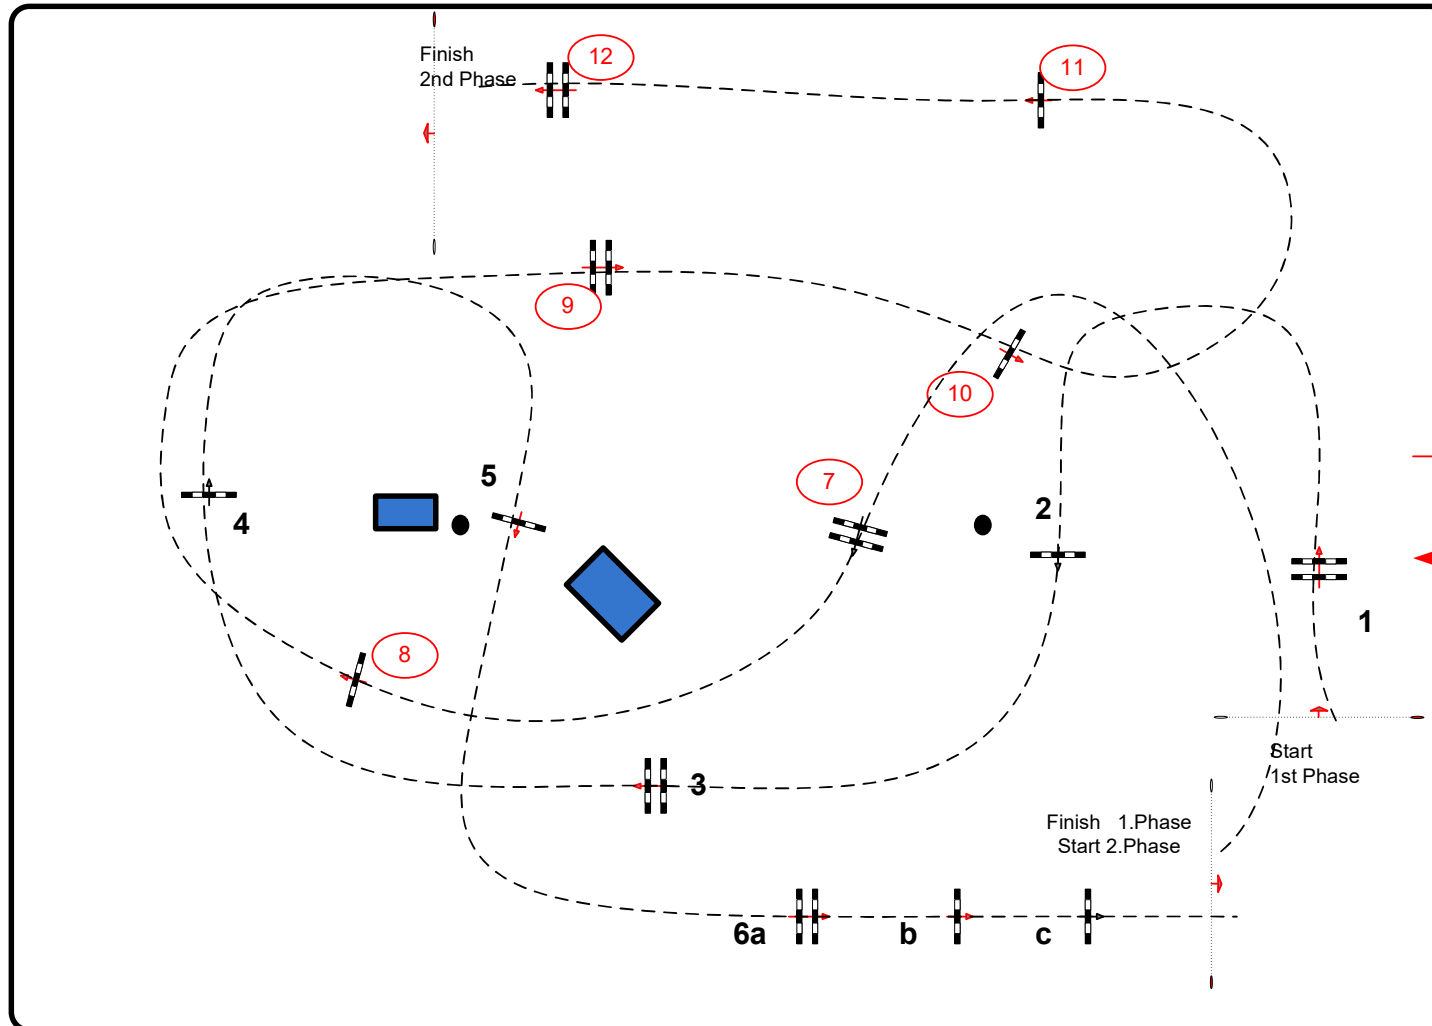

AREZZO EQUESTRIAN CENTRE

CSI 1* Y H

Class No.:

7 year old

Competition in two Phases S.

mercoledì 15 marzo 2017

Start: 0:00

DANTE ARENA

Table: A
National RG:
FEI RG / Art. 274.5.3
Height: 1,30 m

Speed: 350 m/min

Length: 300 m
Time allowed: 52 sec
Time limit: 104 sec

Obstacles: 6
Efforts: 8
Penalty sec
Closed combination:

2nd Phase:
7-8-9-10-11-12
Length: 290 m
Time allowed: 50 sec
Time limit: 100 sec

2nd Jump-off:
Length: 0 m
Time allowed: 0 sec
Time limit: 0 sec

JURY