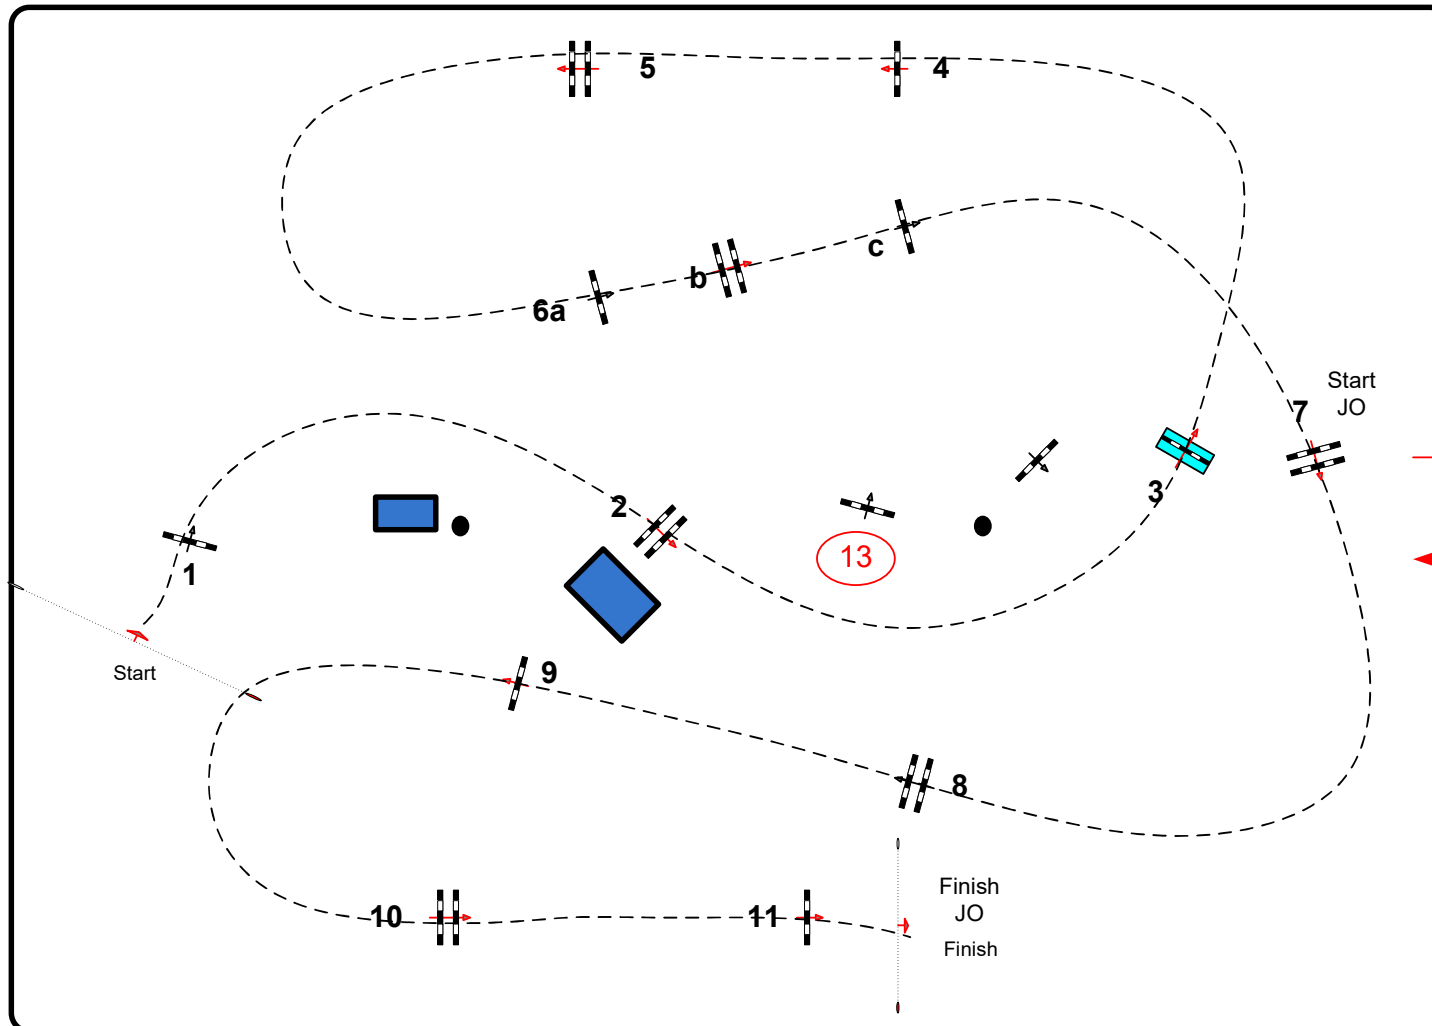

## CSI 1\* Y H

Class No.: 11

6 Year old

Competition with one jump-off

giovedì 16 marzo 2017

Start: 0:00

DANTE ARENA

**Jump-off**  
7, 13, 5, 6a, 6b, 9, 10, 11

Table: A  
National RG:  
FEI RG / Art. 238.2.2  
Height: 1,20-1,25 m

Speed: 350 m/min  
Length: 460 m  
Time allowed: 79 sec  
Time limit: 158 sec

Obstacles: 11  
Efforts: 13  
Penalty sec  
Closed combination:  
Jump Off

7, 13, 5, 6a, 6b, 9, 10, 11:

Length: 320 m  
Time allowed: 55 sec  
Time limit: 110 sec

2nd Jump-off:

Length: 0 m  
Time allowed: 0 sec  
Time limit: 0 sec

JURY