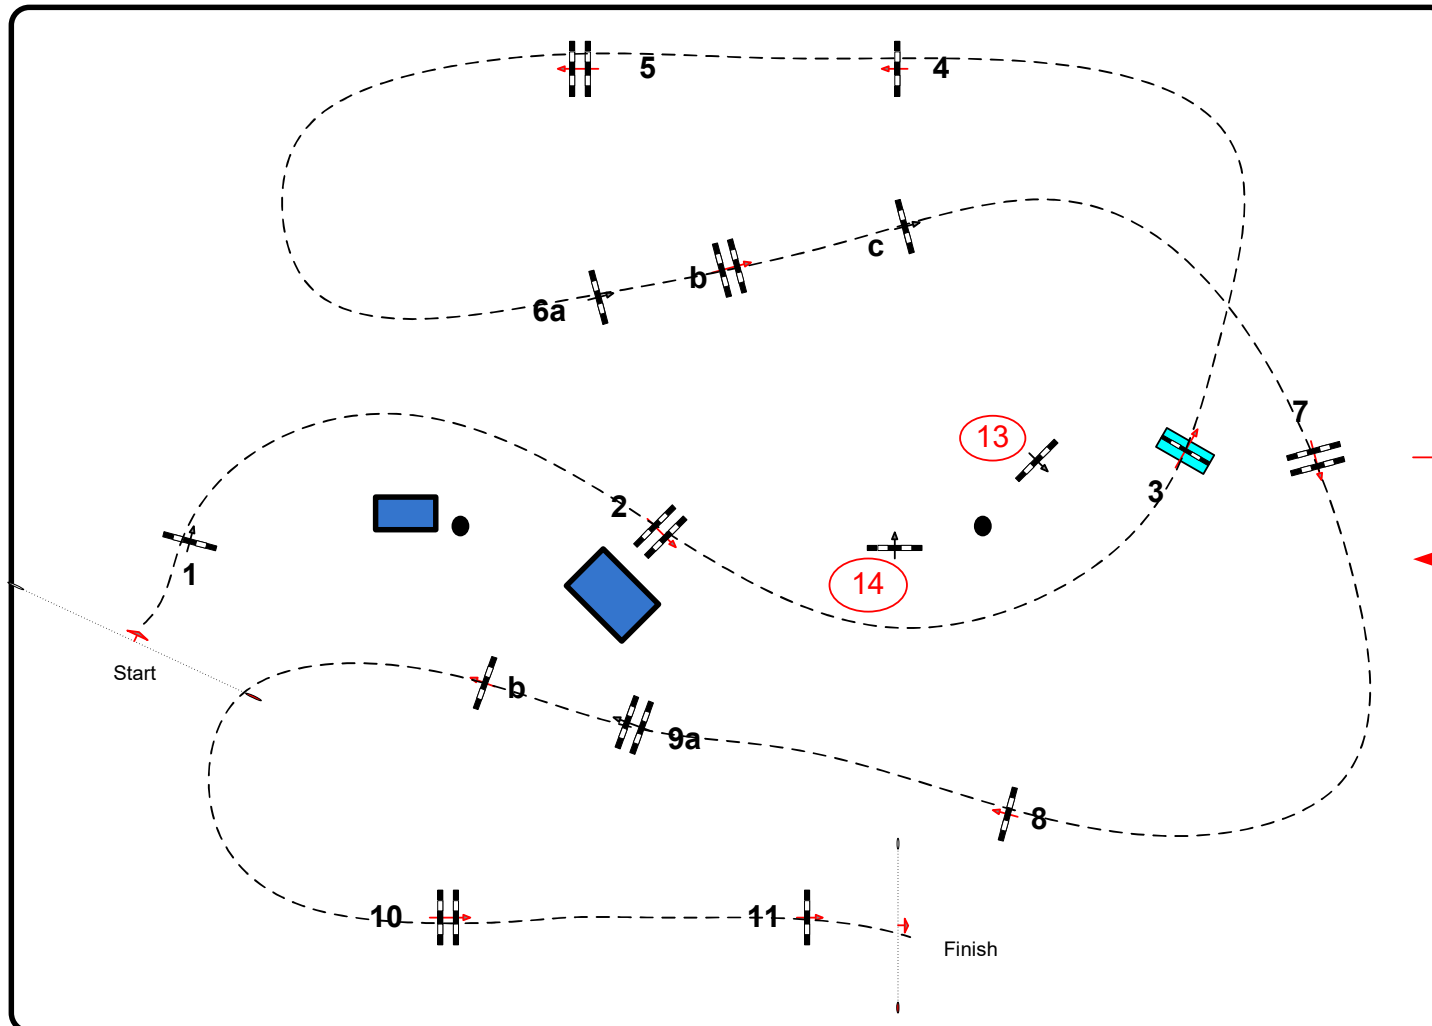

AREZZO EQUESTRIAN CENTRE

CSI 1* Y H

Class No.:

7 Year old

Competition with one jump-off

giovedì 16 marzo 2017

Start: 0:00

DANTE ARENA

JURY

Table: A
National RG:
FEI RG / Art. 238.2.2
Height: 1,30-135 m

Speed: 350 m/min

Length: 460 m
Time allowed: 79 sec
Time limit: 158 sec

Obstacles: 11
Efforts: 14
Penalty sec
Closed combination:

Jump-off
2-3-13-9a 9b-10-14

Length: 260 m
Time allowed: 45 sec
Time limit: 90 sec

2nd Jump-off:

Length: 0 m
Time allowed: 0 sec
Time limit: 0 sec

In / Out