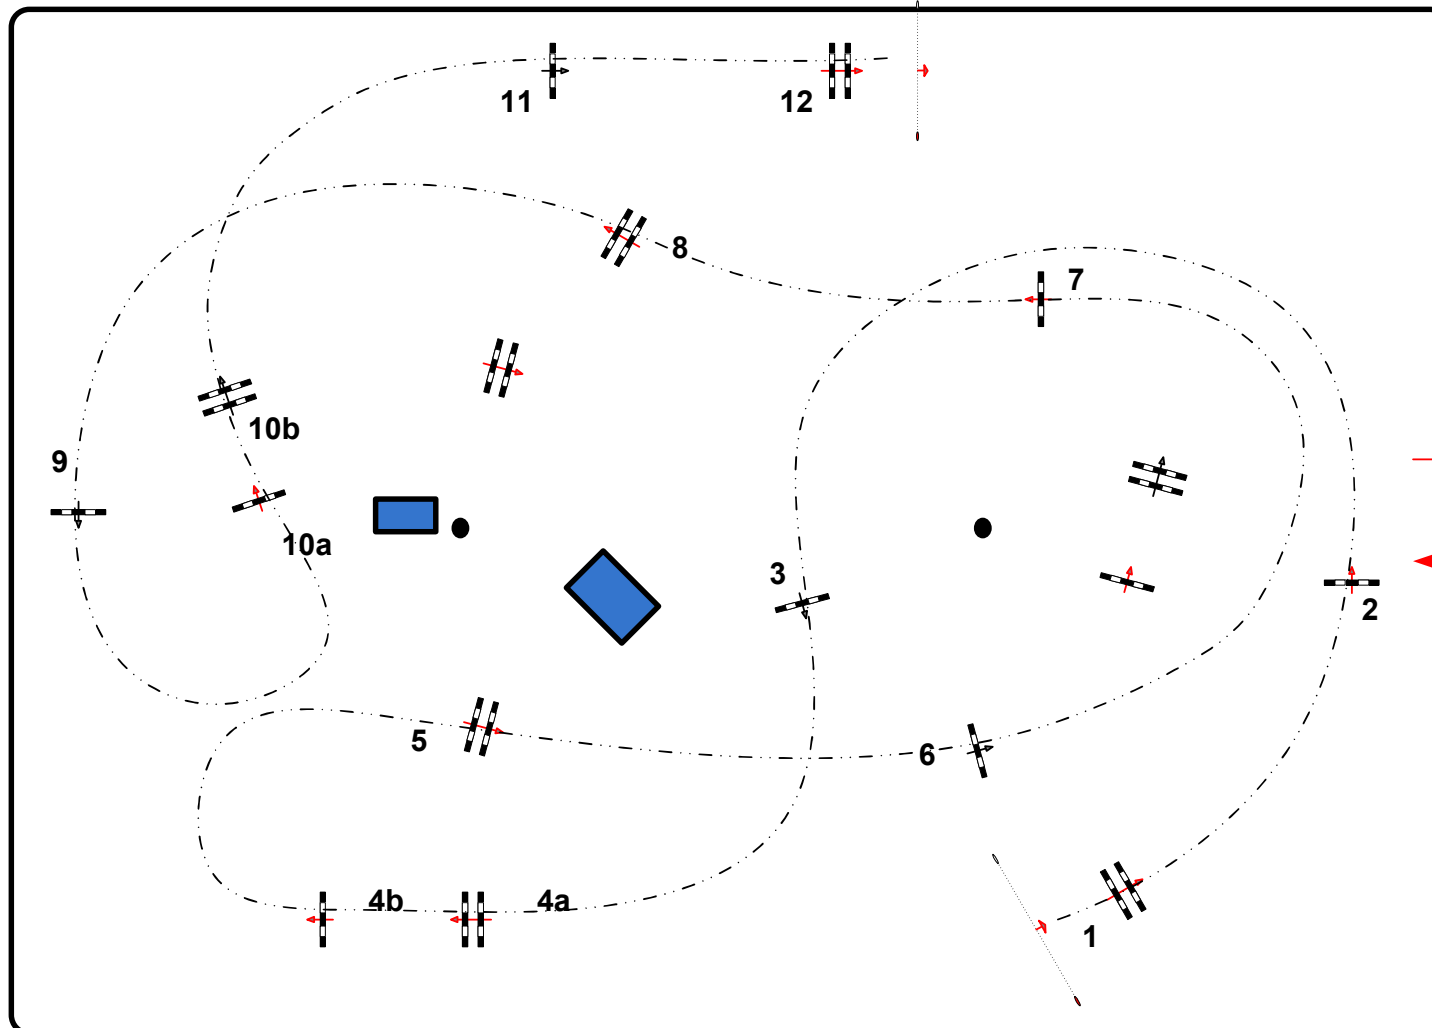

## CSI 1\* Y H

Class No.: 24

International Competition

Competition against the clock

venerdì 17 marzo 2017

Start: 0:00

DANTE ARENA

Table: A  
National RG:  
FEI RG / Art. 238.2.1  
Height: 1,35 m

Speed: 350 m/min

Length: 490 m  
Time allowed: 84 sec  
Time limit: 168 sec

Obstacles: 12  
Efforts: 14  
Penalty sec  
Closed combination:  
2.Phase Jump Off

Length: 0 m  
Time allowed: 0 sec  
Time limit: 0 sec