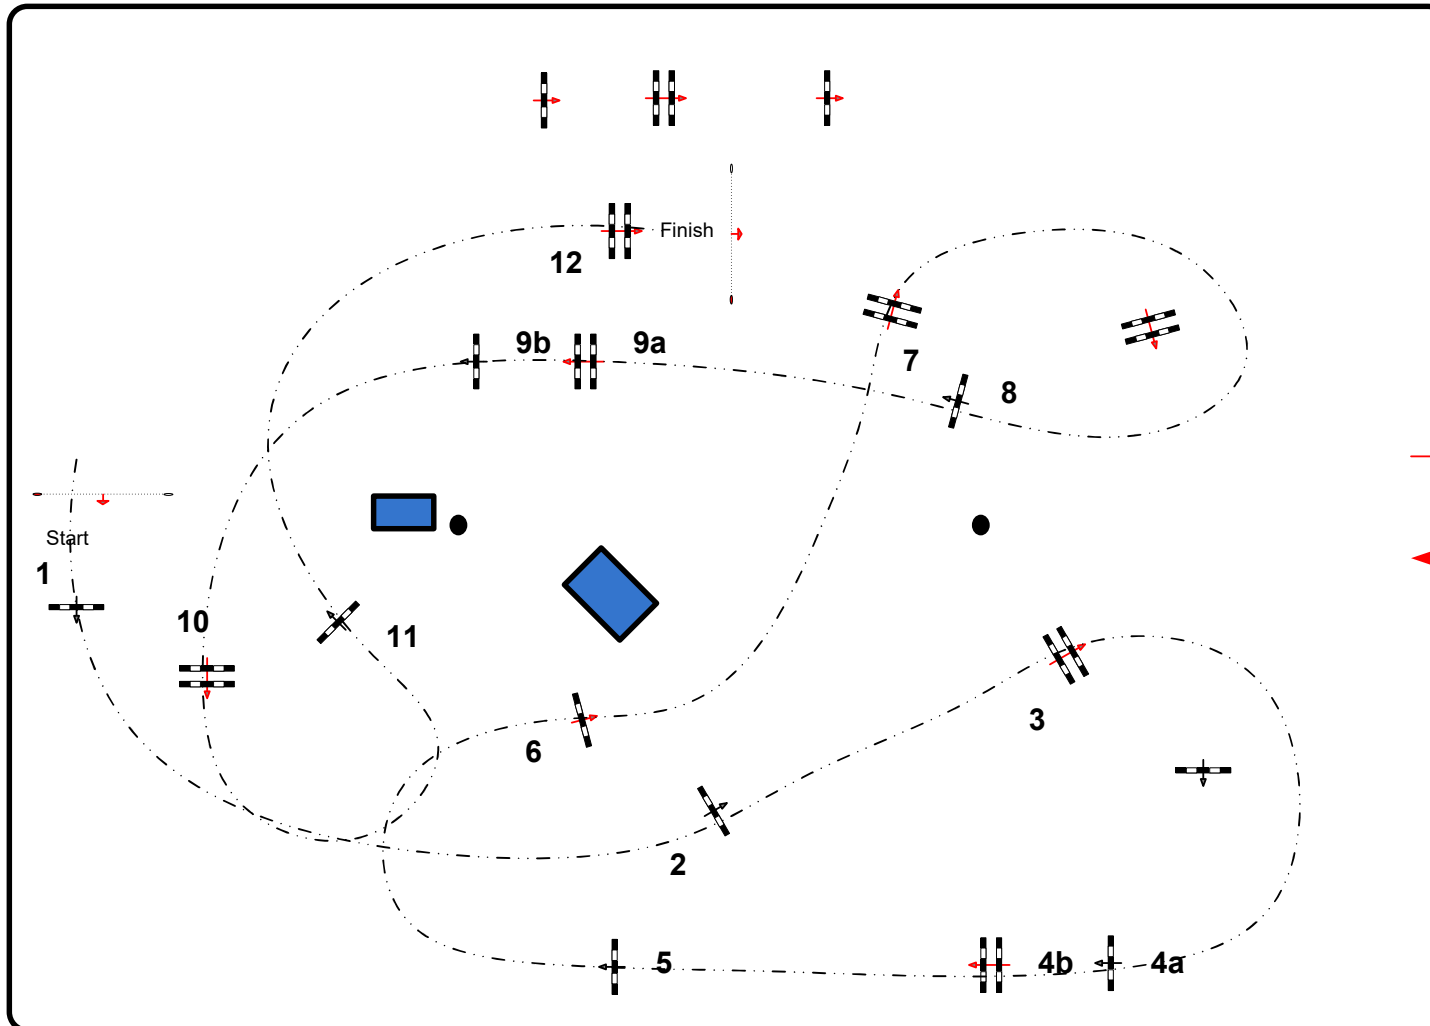

AREZZO EQUESTRIAN CENTRE

Class No.: 56

International Competition

Competition against the clock

domenica 19 marzo 2017

Start: 0:00

DANTE ARENA

JURY

Table: A
National RG:
FEI RG / Art. 238.2.1
Height: 1,40 m

Speed: 350 m/min

Length: 480 m
Time allowed: 83 sec
Time limit: 166 sec

Obstacles:
Efforts:
Penalty sec
Closed combination:
2.Phase Jump Off

Length: 0 m
Time allowed: 0 sec
Time limit: 0 sec

2nd Jump-off:

Length: 0 m
Time allowed: 0 sec
Time limit: 0 sec