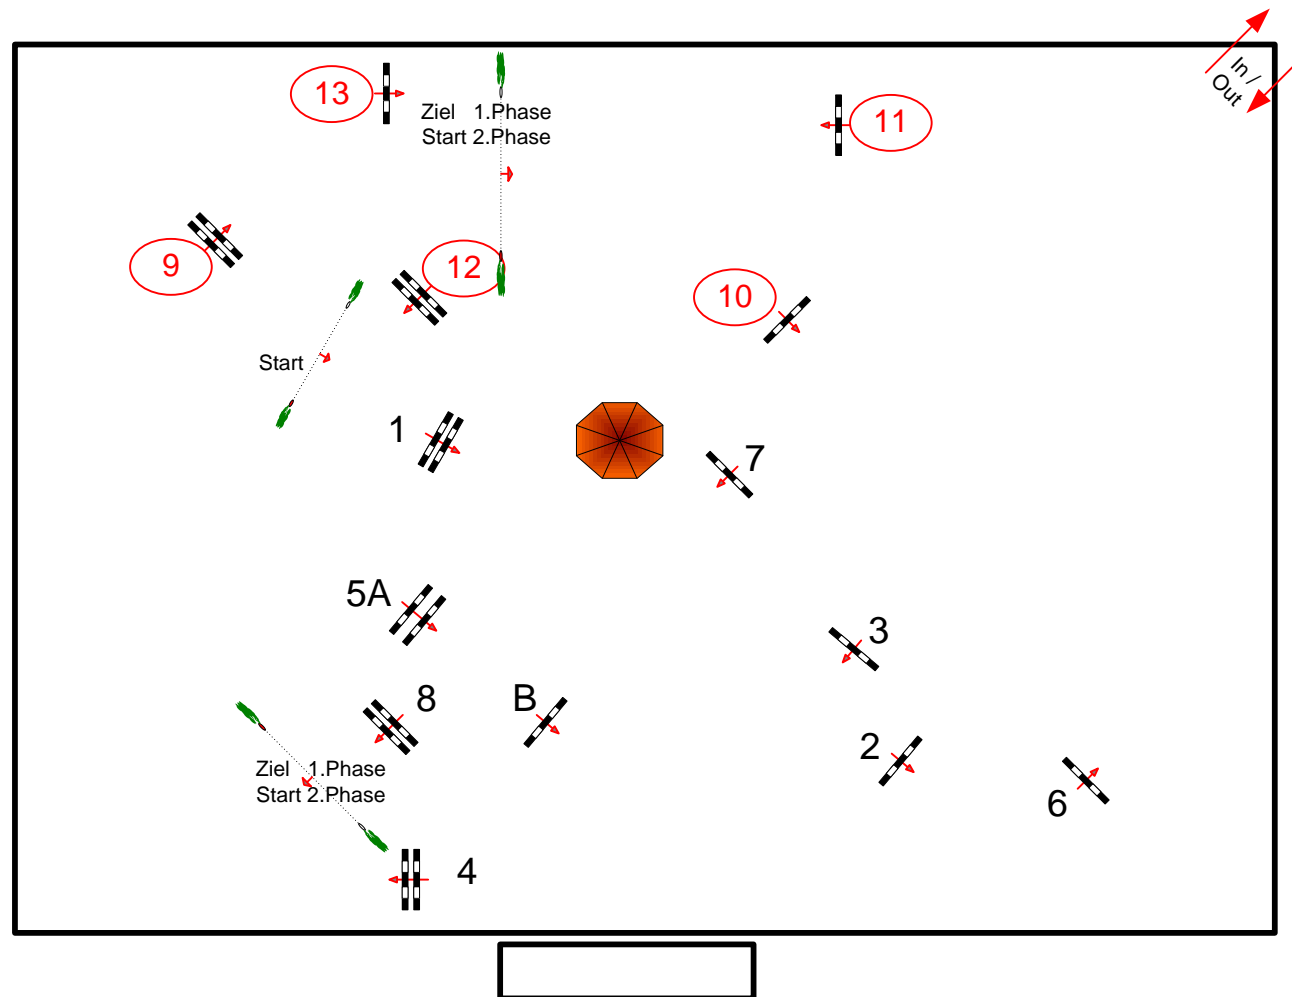

AREZZO EQUESTRIAN CENTER

SECOND WEEK

TOSCANA TOUR 2017

Class No.: 96 - 93

CHILDREN - PONY

Competition in two Phases

venerdi 24 marzo 2017

Start: 14:45

Table: A
National RG:
FEI RG / Art. 274.5.3
Height: 1-00 m

Speed: 350 m/min
Length: 370 m
Time allowed: 64 sec
Time limit: 128 sec

Obstacles: 8
Efforts: 9
Penalty sec:
Closed combination:

2nd Phase: 9-10-11-12-13
Length: 250 m
Time allowed: 43 sec
Time limit: 86 sec

2nd Jump-off:
Length: 0 m
Time allowed: 0 sec
Time limit: 0 sec

CAMPO VASARI