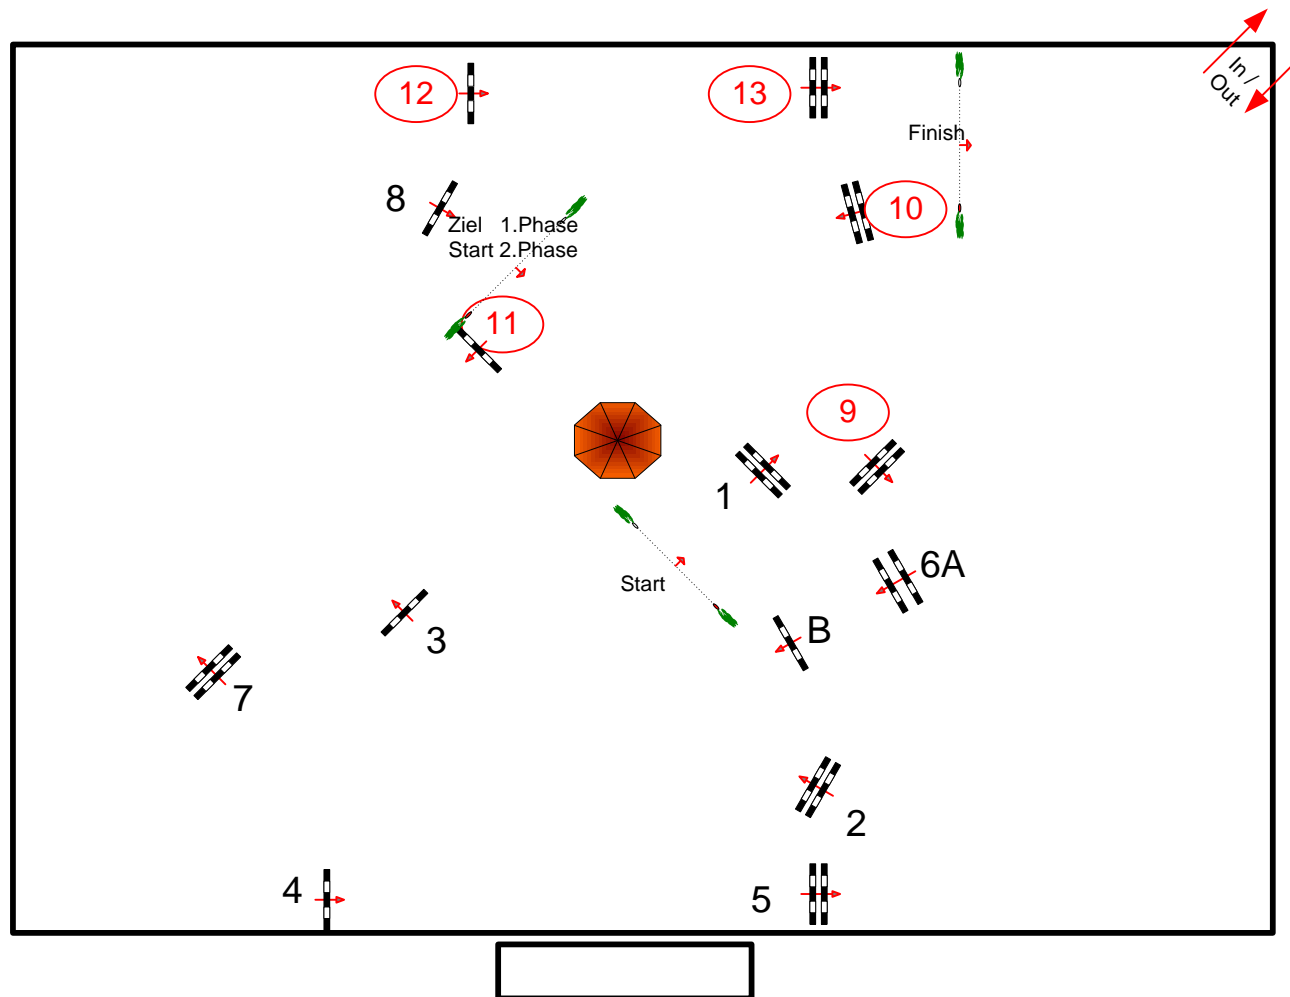

AREZZO EQUESTRIAN CENTER

THIRD WEEK

TOSCANA TOUR 2017

Class No.: 195 - 192 CHILDREN - PONY

Competition in two Phases

domenica 2 aprile 2017

Start: 15:50

Table: A
National RG:
FEI RG / Art. 274.5.3
Height: 1.10 - 1.00 m

Speed: 350 m/min
Length: 420 m
Time allowed: 72 sec
Time limit: 144 sec

Obstacles: 8
Efforts: 9
Penalty sec:
Closed combination:

2nd Phase: 9-10-11-12-13
Length: 210 m
Time allowed: 36 sec
Time limit: 72 sec

2nd Jump-off:
Length: 0 m
Time allowed: 0 sec
Time limit: 0 sec

CAMPO VASARI