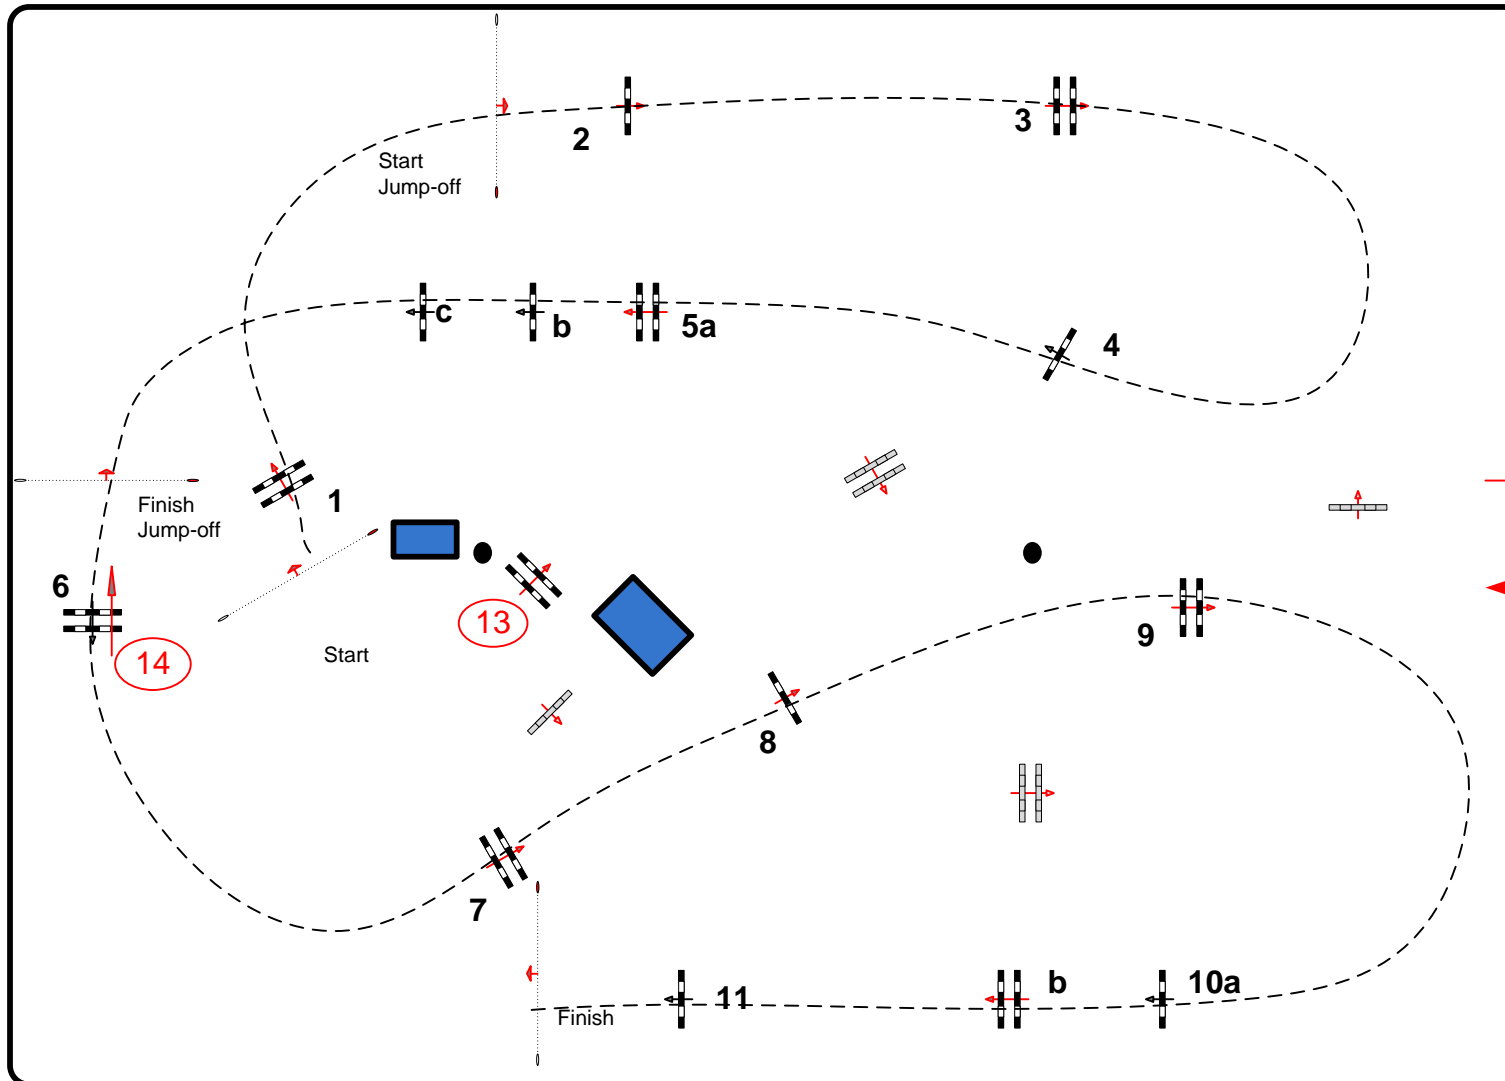

AREZZO EQUESTRIAN CENTRE

CSI 1* Y H

Class No.:

7 Year old

Competition with one jump-off

giovedì 6 aprile 2017

Start: 0:00

DANTE ARENA

Table: A
National RG:
FEI RG / Art. 238.2.2
Height: 1,30-135 m

Speed: 350 m/min

Length: 420 m
Time allowed: 72 sec
Time limit: 144 sec

Obstacles: 11
Efforts: 14
Penalty sec
Closed combination:

Jump-off
:2-3-4-5a 5b-13-11-14

Length: 290 m
Time allowed: 50 sec
Time limit: 100 sec

2nd Jump-off:

Length: 0 m
Time allowed: 0 sec
Time limit: 0 sec

JURY