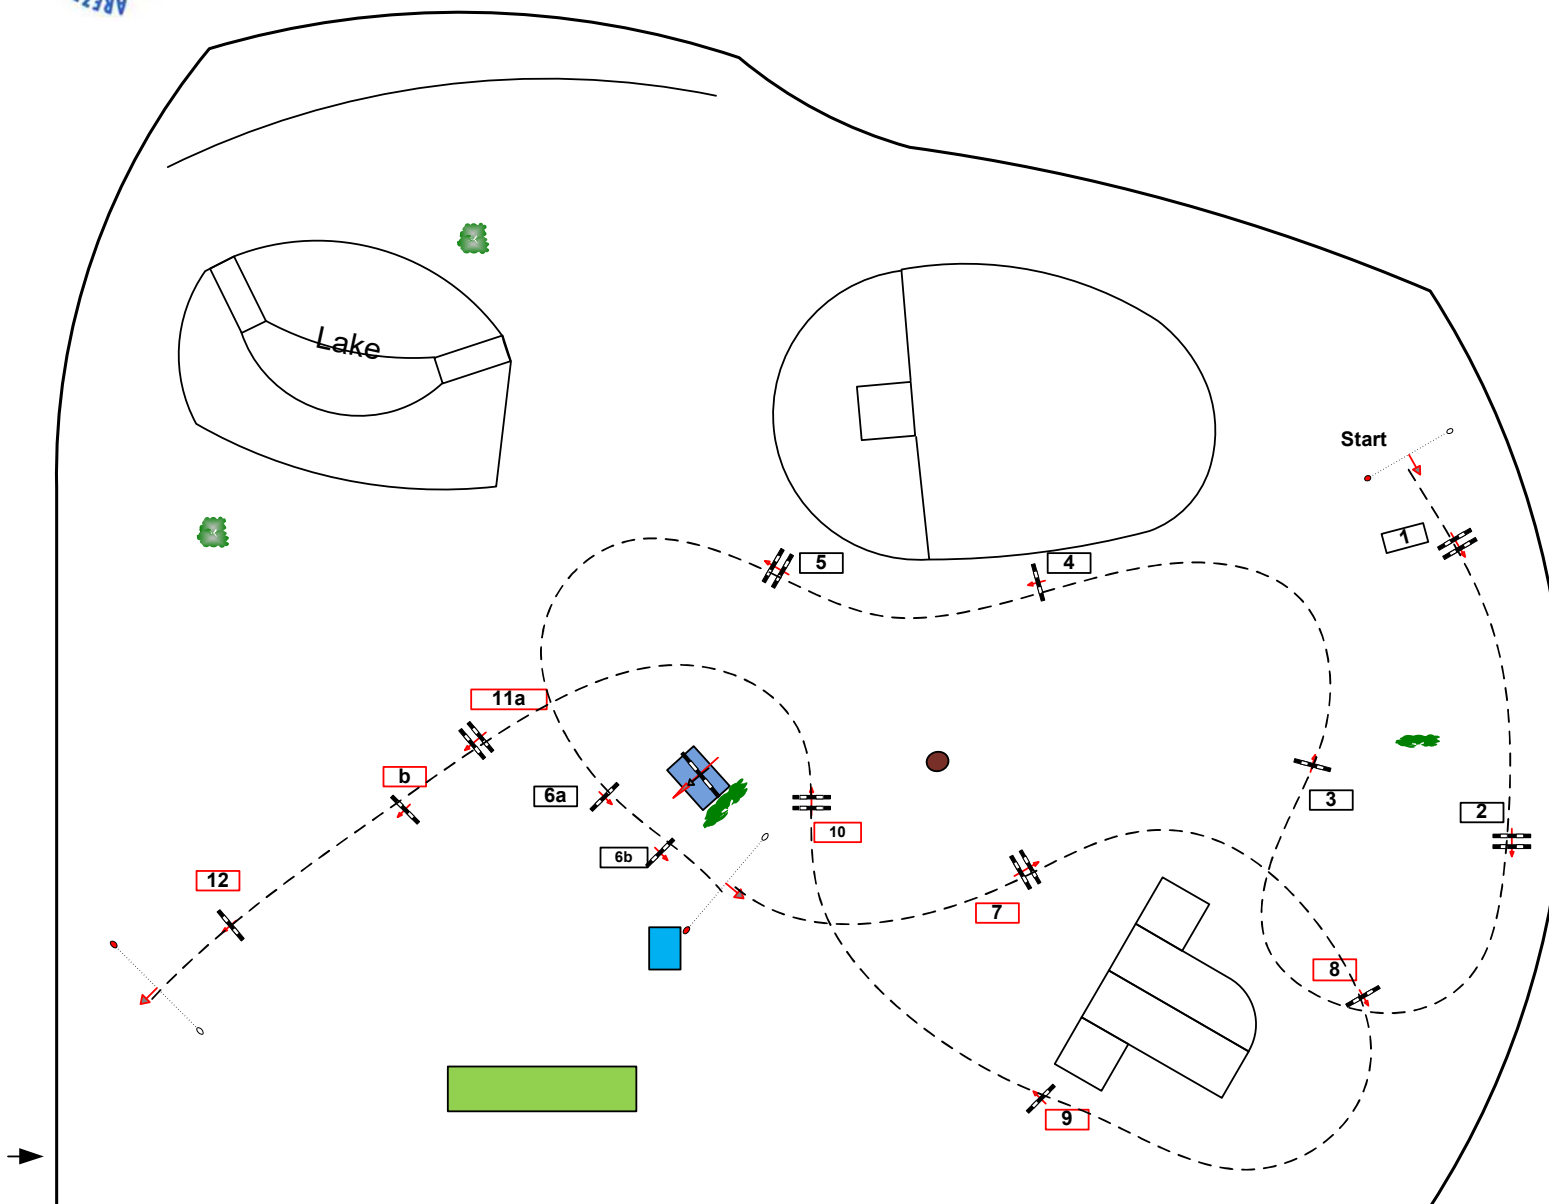

CSI 3* APRIL 2017

219

Silver Tour

274.5.6

venerdì 7 aprile 2017

Start: 8:15

Table: A

FEI RG / Art. 274.5.6
Height: 1,40 m

Speed: 350 m/min

Length: 260 m
Time allowed: 45 sec
Time limit: 90 sec

Obstacles: 6
Efforts: 7

2nd Phase:

7-8-9-10-11a 11b 12

Length: 250 m
Time allowed: 43 sec
Time limit: 86 sec

Course Designer
Santiago Varela (ESP)