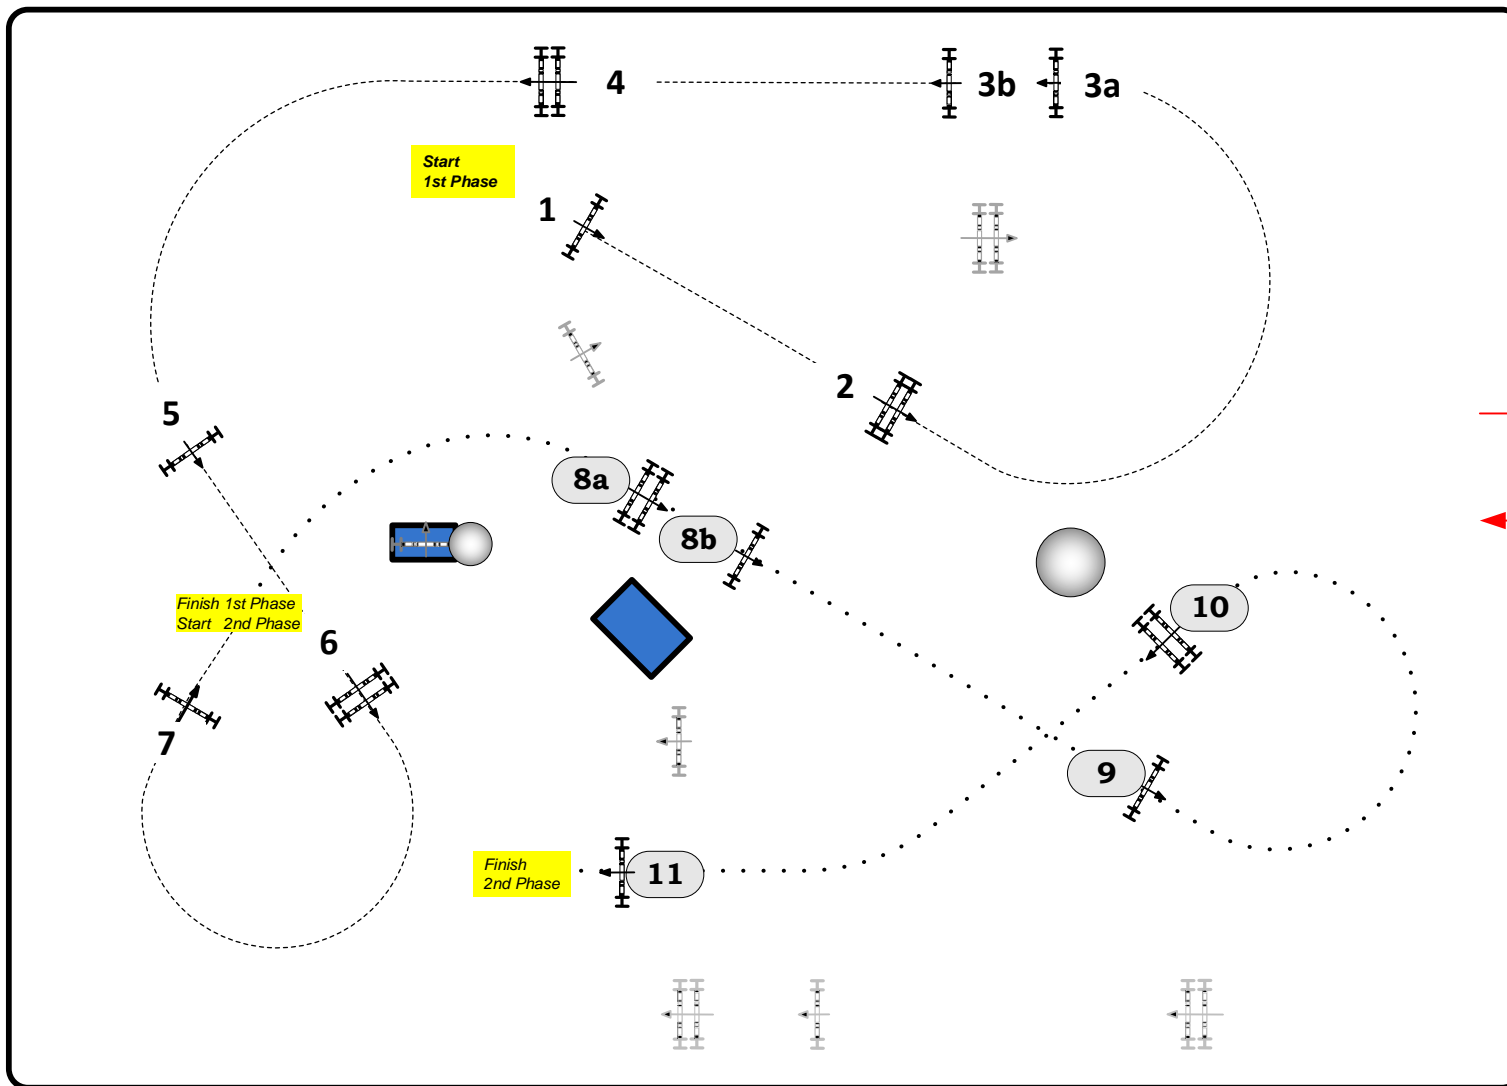

AREZZO EQUESTRIAN CENTRE

Class No.: 217 SILVER TOUR-1,35m
 Class No.: 225 Pony -1,20m

Competition in two Phases
 Competition in two Phases

Friday 7 April 2017
 Friday 7 April 2017

Start: 0:00
 Start: 0:00

Table: A

National RG: -

FEI RG / Art. 274.5.3

Height: 1,35 / 1,20 m

Speed: 350 m/min

Length: 240 m

Time allowed: 42 sec

Time limit: 84 sec

Obstacles: 1-7 / 8-11

2nd Phase: 8-11

Length: 190 m

Time allowed: 33 sec

Time limit: 66 sec

Course Design Team
 Alan Wade
 Francois Denis