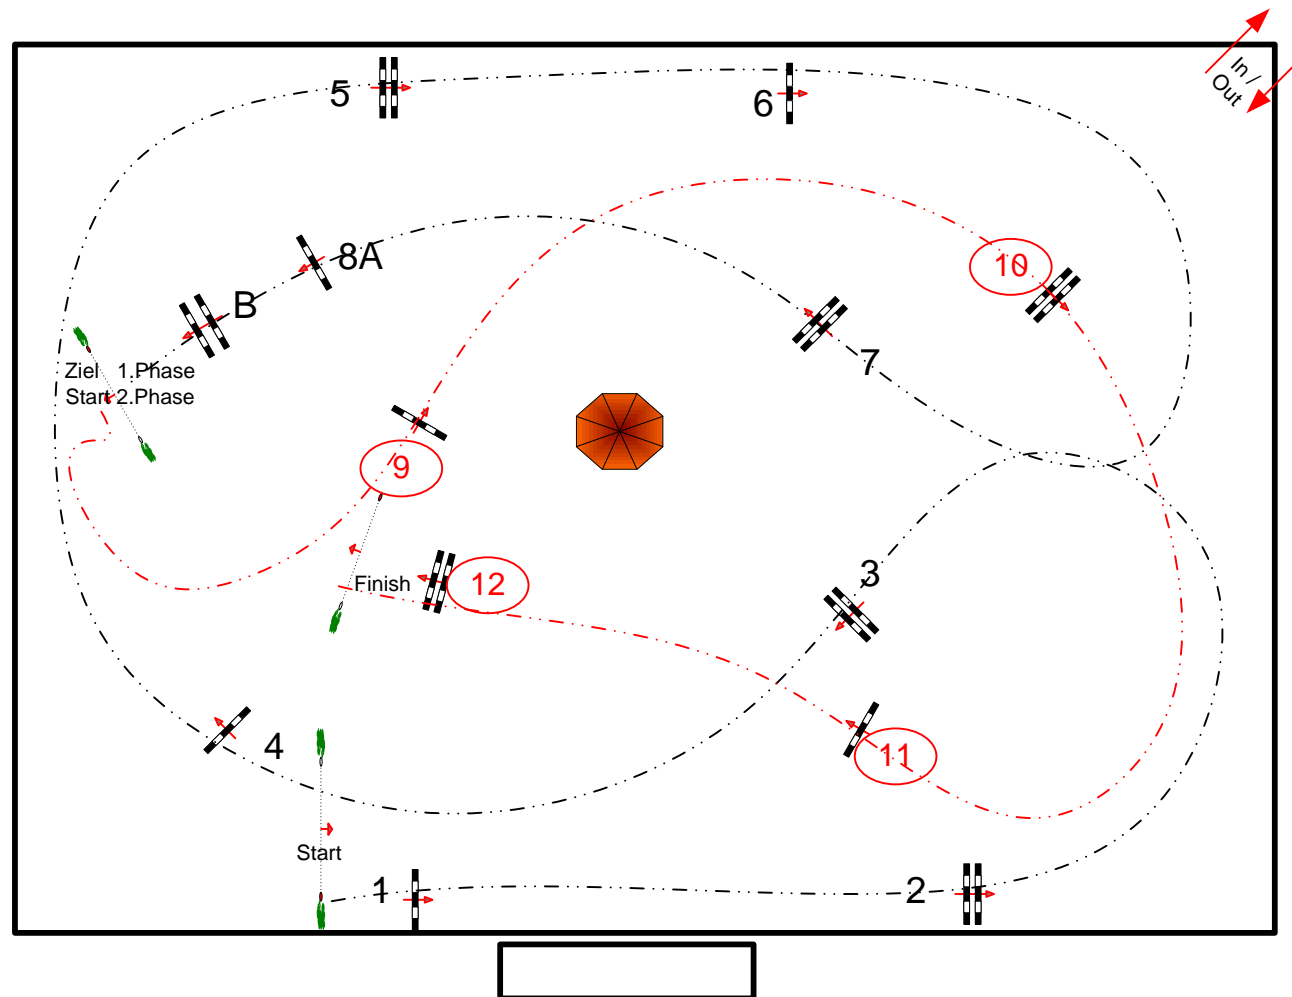

AREZZO EQUESTRIAN CENTER

TOSCANA TOUR 2017

FOUR WEEK

Class No.: 226 - 223 CHILDREN - PONY

Competition in two Phases

venerdì 7 aprile 2017

Start: 0:00

Table: A
National RG:
FEI RG / Art. 274.5.3
Height: 1.00 m

Speed: 350 m/min
Length: 380 m
Time allowed: 66 sec
Time limit: 132 sec

Obstacles: 8
Efforts: 9
Penalty sec:
Closed combination:

2nd Phase: 9-10-11-12
Length: 190 m
Time allowed: 33 sec
Time limit: 66 sec

2nd Jump-off:
Length: 0 m
Time allowed: 0 sec
Time limit: 0 sec

CAMPO VASARI