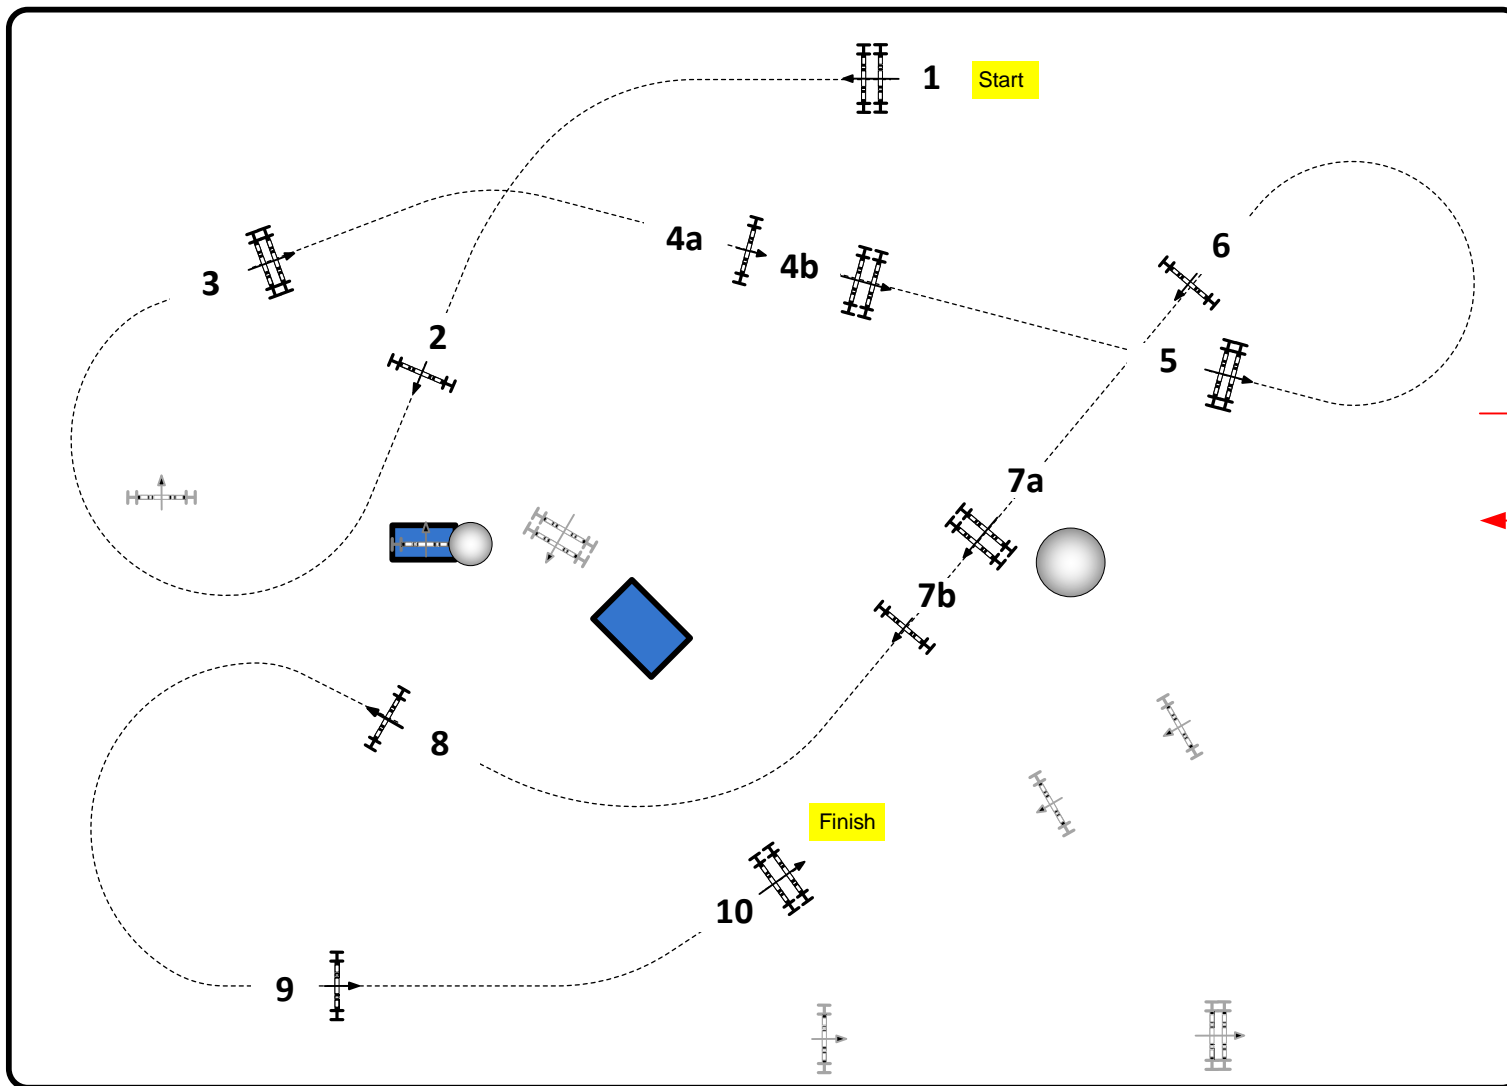

Start: 0:00
Start: 0:00

Table: A
 National RG: -
 FEI RG / Art. 238.2.1
 Height: 1,35m / 1,20 m
 Speed: 350 m/min
 Length: 410 m
 Time allowed: 71 sec
 Time limit: 142 sec
 Obstacles: 1-10

Course Design team
Alan Wade
Francois Denis