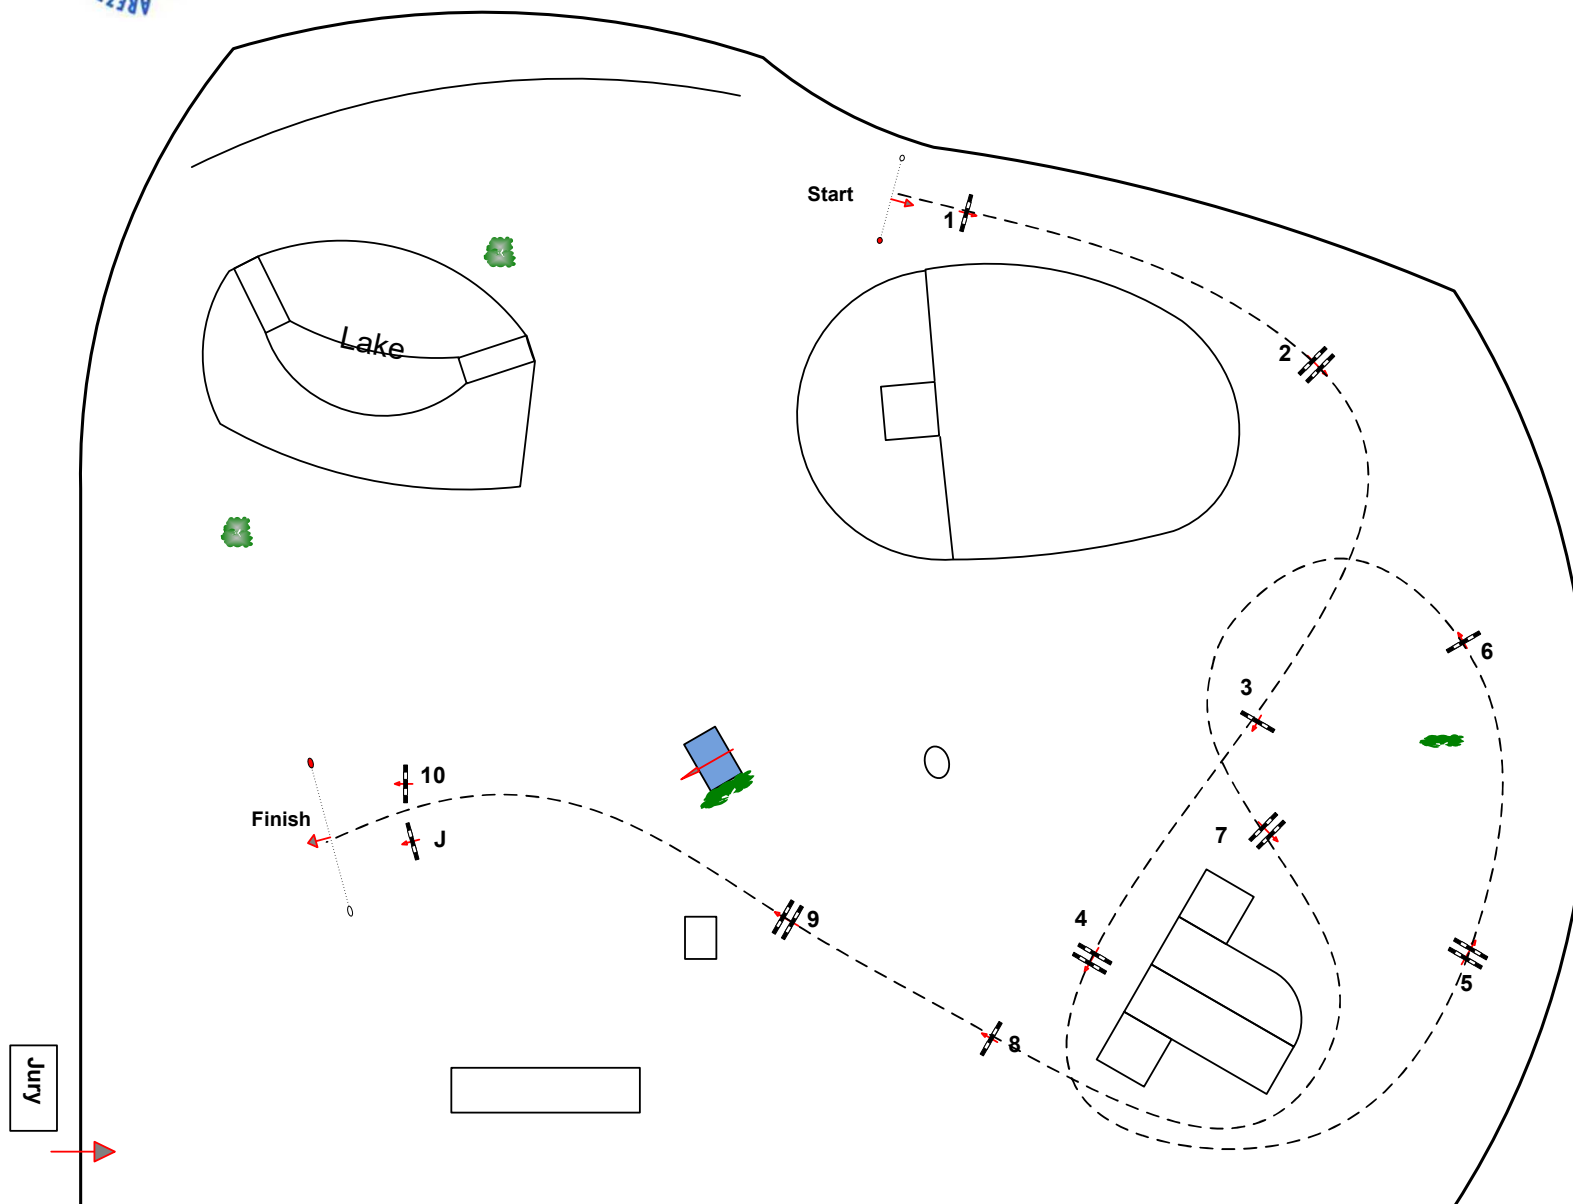

CSI 3* APRIL 2017

249

Bronze

Accumulator Competition

domenica 10 aprile 2016

Start: 0:00

Table: A

FEI RG / Art. 269.5
Height: 125 m

Speed: 350 m/min

Length: 450 m
Time allowed: 78 sec
Time limit: 156 sec

Obstacles: 10
Efforts: 10

Length: 0 m
Time allowed: 0 sec
Time limit: 0 sec

Course Designer
Santiago Varela (ESP)

Elio Travagliati (ITA)
Unni Gustafsson (SWE)