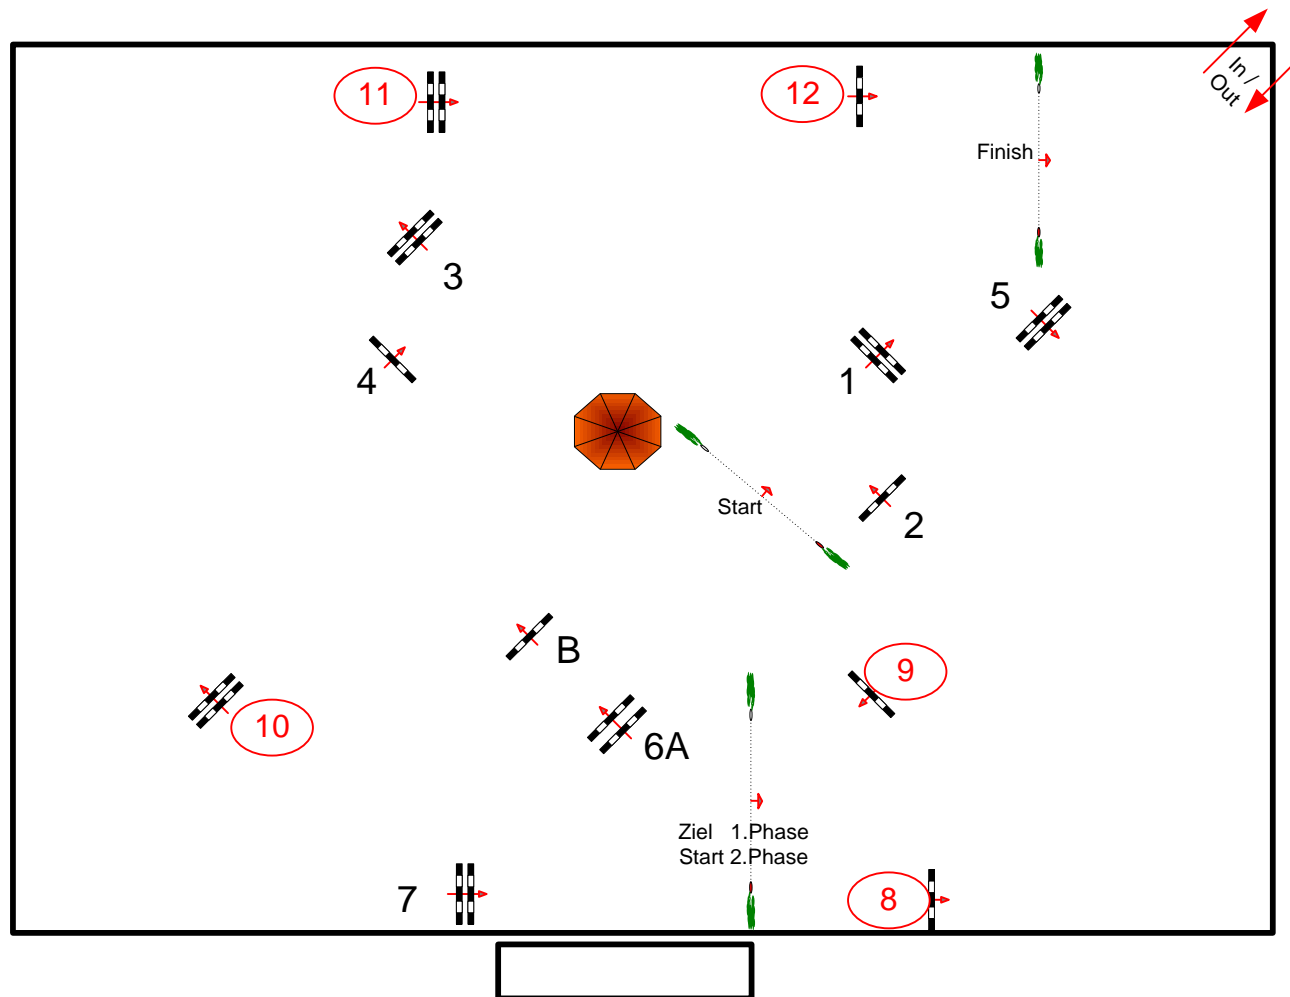

AREZZO EQUESTRIAN CENTER

TOSCANA TOUR 2017

FOUR WEEK

Class No.: 261 - 258 CHILDREN - PONY

Competition in two Phases

domenica 9 aprile 2017

Start: 17:00

Table: A
National RG:
FEI RG / Art. 274.5.3
Height: 1.10 - 1.00 m

Speed: 350 m/min
Length: 400 m
Time allowed: 69 sec
Time limit: 138 sec

Obstacles: 7
Efforts: 8
Penalty sec:
Closed combination:

2nd Phase: 8-9-10-11-12
Length: 220 m
Time allowed: 38 sec
Time limit: 76 sec

2nd Jump-off:
Length: 0 m
Time allowed: 0 sec
Time limit: 0 sec

CAMPO VASARI