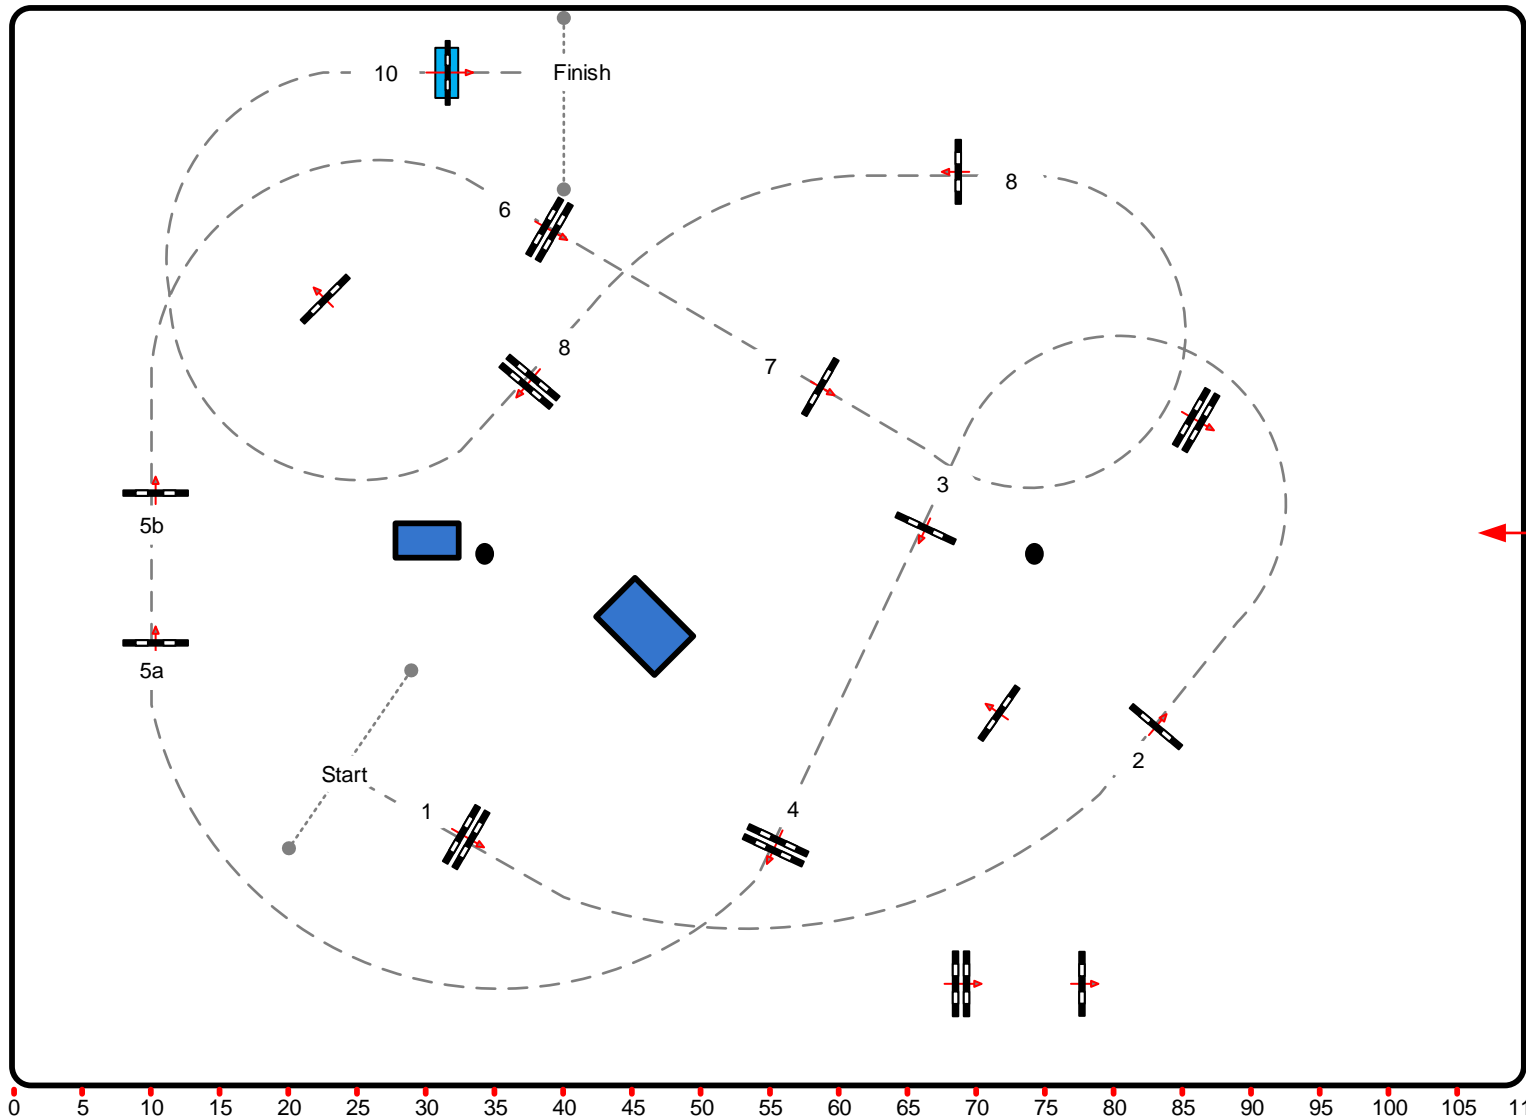

class
262

5 year old horses

Competition NOT against the clock

DANTE ARENA

- 0
- 5
- 10
- 15
- 20
- 25
- 30
- 35
- 40
- 45
- 50
- 55
- 60
- 65
- 70
- 75

Table: A
 National RG:
 FEI RG / Art. 238.1.1
 Height: 1,15 m

Speed: 350 m/min

Length: 490 m
 Time allowed: 84 sec
 Time limit: 168 sec

Obstacles: 10
 Efforts: 11
 Penalty sec
 Closed combination:

Course designers
 Elio Travagliati (ITA)
 Teodor Sheytanov (BUL)

JURY