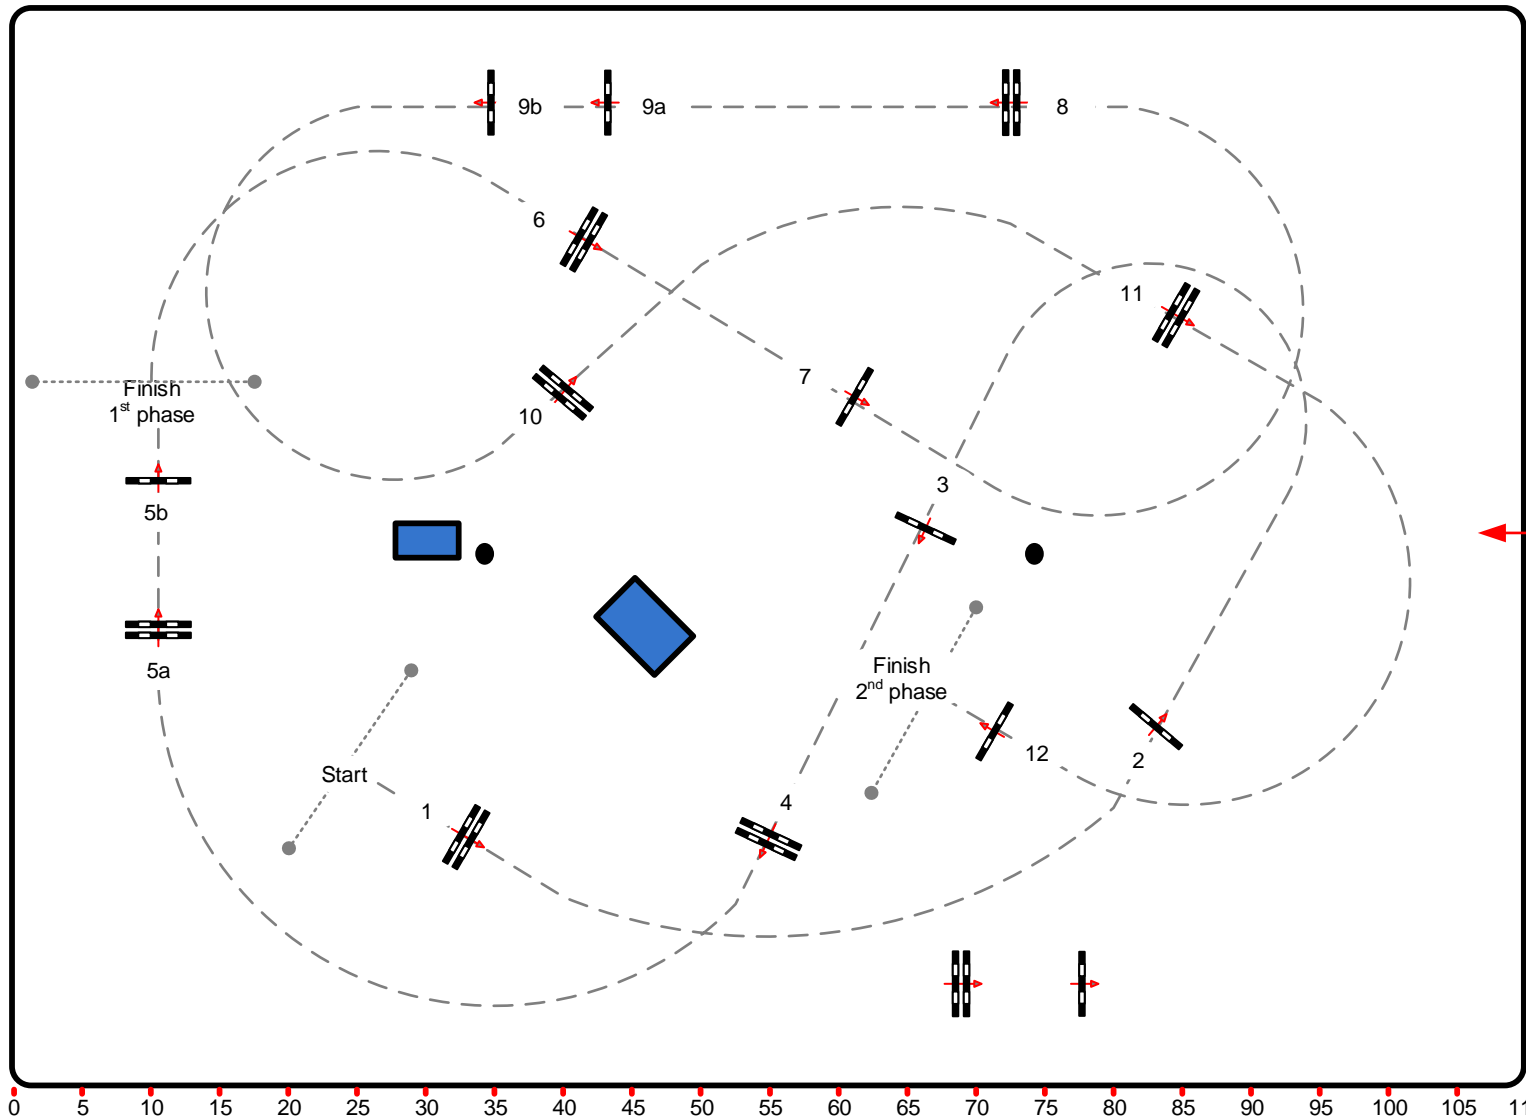

class
263

6 year old horses

Competition in two Phases (special)

DANTE ARENA

- 0
- 5
- 10
- 15
- 20
- 25
- 30
- 35
- 40
- 45
- 50
- 55
- 60
- 65
- 70
- 75

Table: A
 National RG:
 FEI RG / Art. 274.5.6
 Height: 1,20-1,25 m

Speed: 350 m/min

Length: 270 m
 Time allowed: 47 sec
 Time limit: 94 sec

Obstacles: 5
 Efforts: 6
 Penalty sec
 Closed combination:

2nd Phase:
6-12
 Length: 380 m
 Time allowed: 66 sec
 Time limit: 132 sec