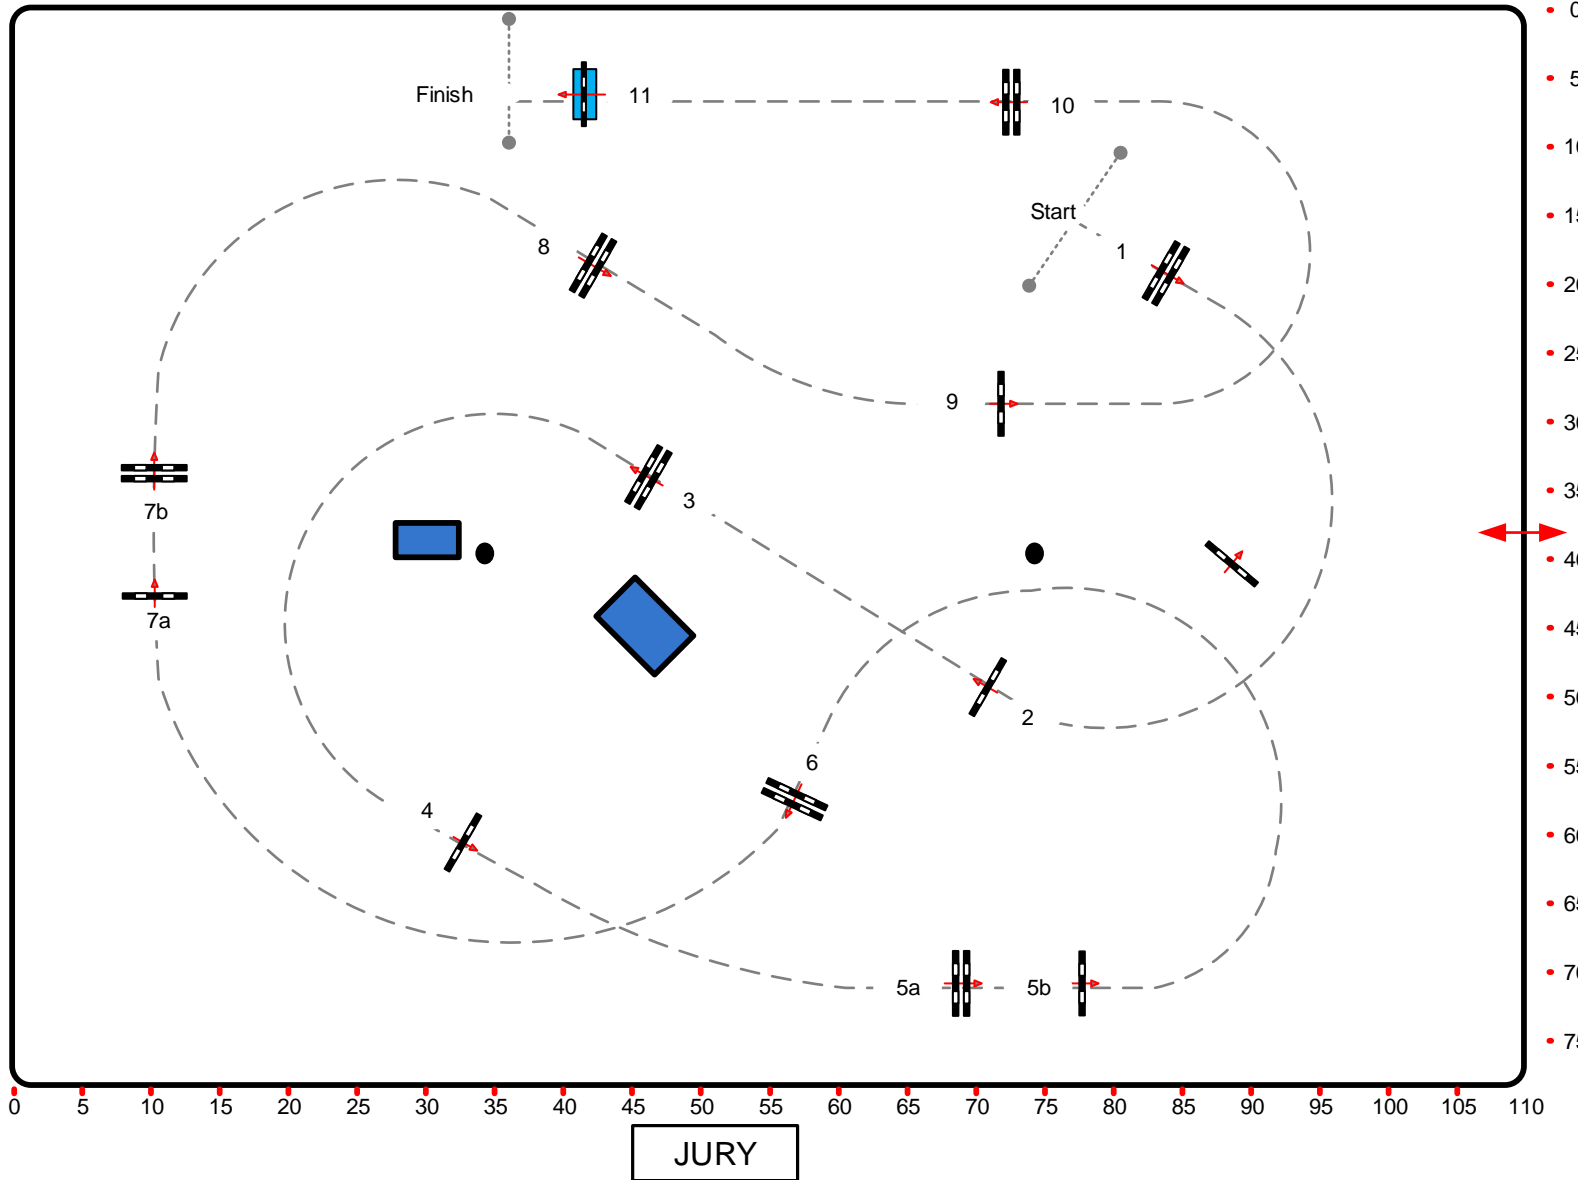

class
264

7 year old horses

Competition against the clock

DANTE ARENA

Table: A
 National RG:
 FEI RG / Art. 238.2.1
 Height: 1,30 m

Speed: 350 m/min

Length: 520 m
 Time allowed: 90 sec
 Time limit: 180 sec

Obstacles: 11
 Efforts: 13
 Penalty sec
 Closed combination:

Course designers
 Elio Travagliati (ITA)
 Teodor Sheytanov (BUL)