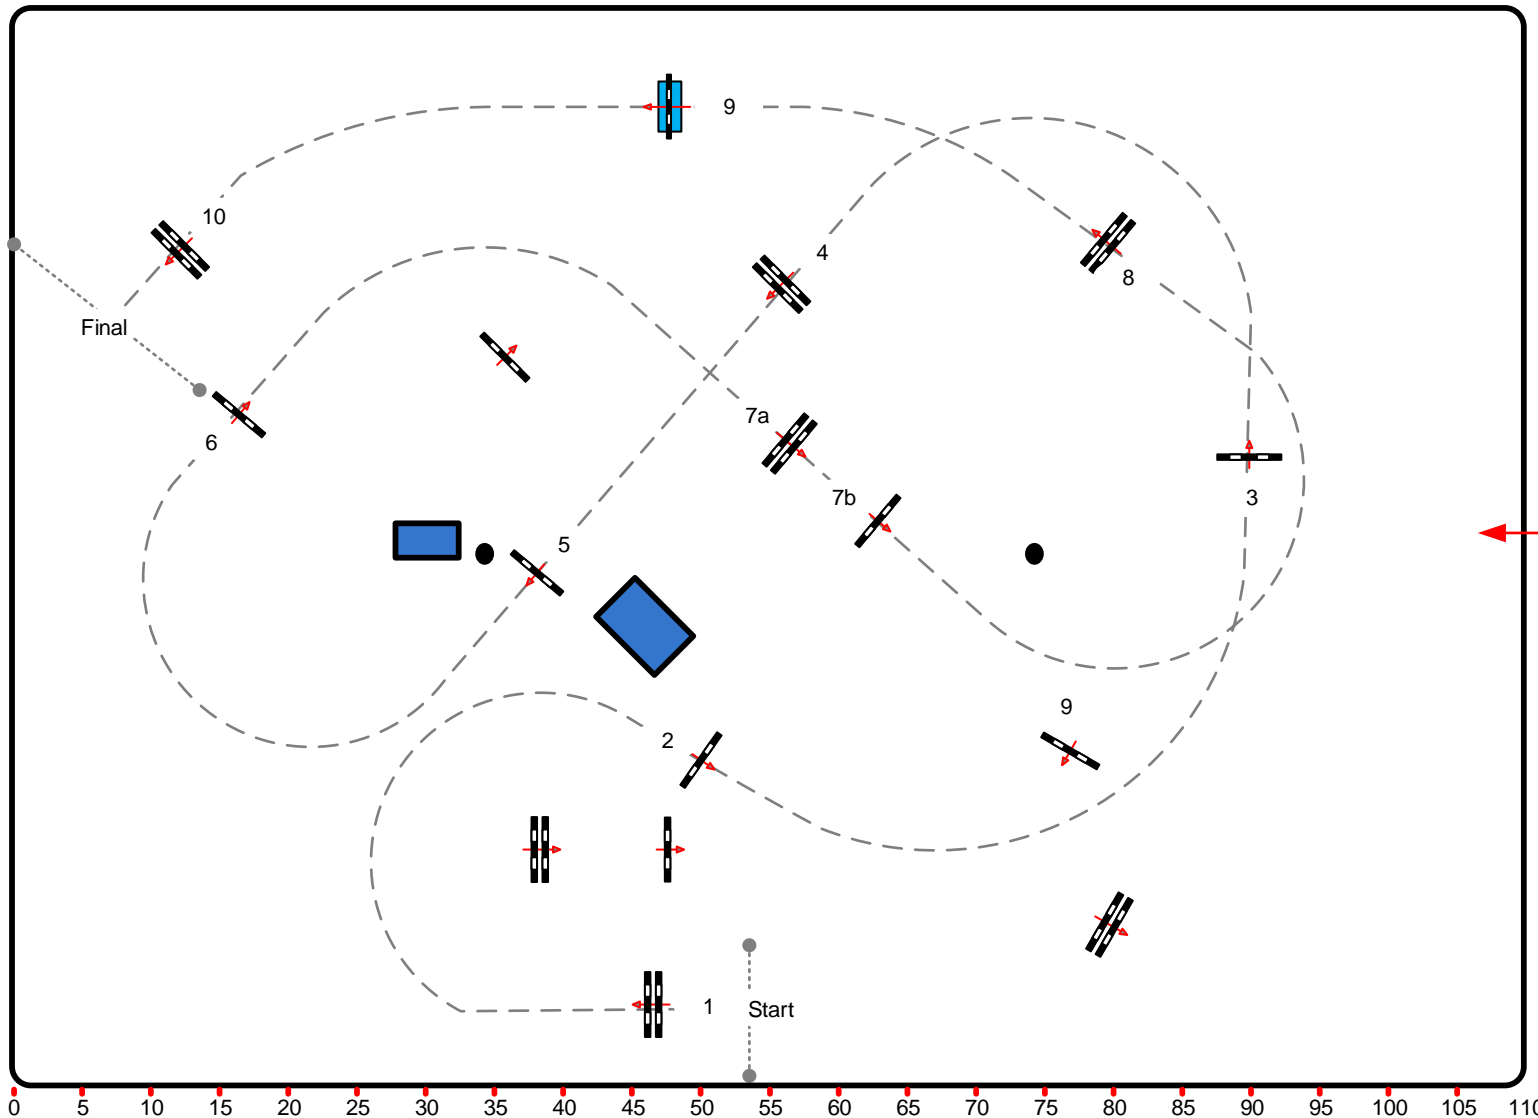

class
265

5 year old horses

Competition NOT against the clock

DANTE ARENA

- 0
- 5
- 10
- 15
- 20
- 25
- 30
- 35
- 40
- 45
- 50
- 55
- 60
- 65
- 70
- 75

Table: A
 National RG:
 FEI RG / Art. 238.1.1
 Height: 1,15 m

Speed: 325 m/min

Length: 480 m
 Time allowed: 89 sec
 Time limit: 178 sec

Obstacles: 10
 Efforts: 11
 Penalty sec
 Closed combination:

Course designers
 Elio Travagliati (ITA)
 Teodor Sheytanov (BUL)

JURY