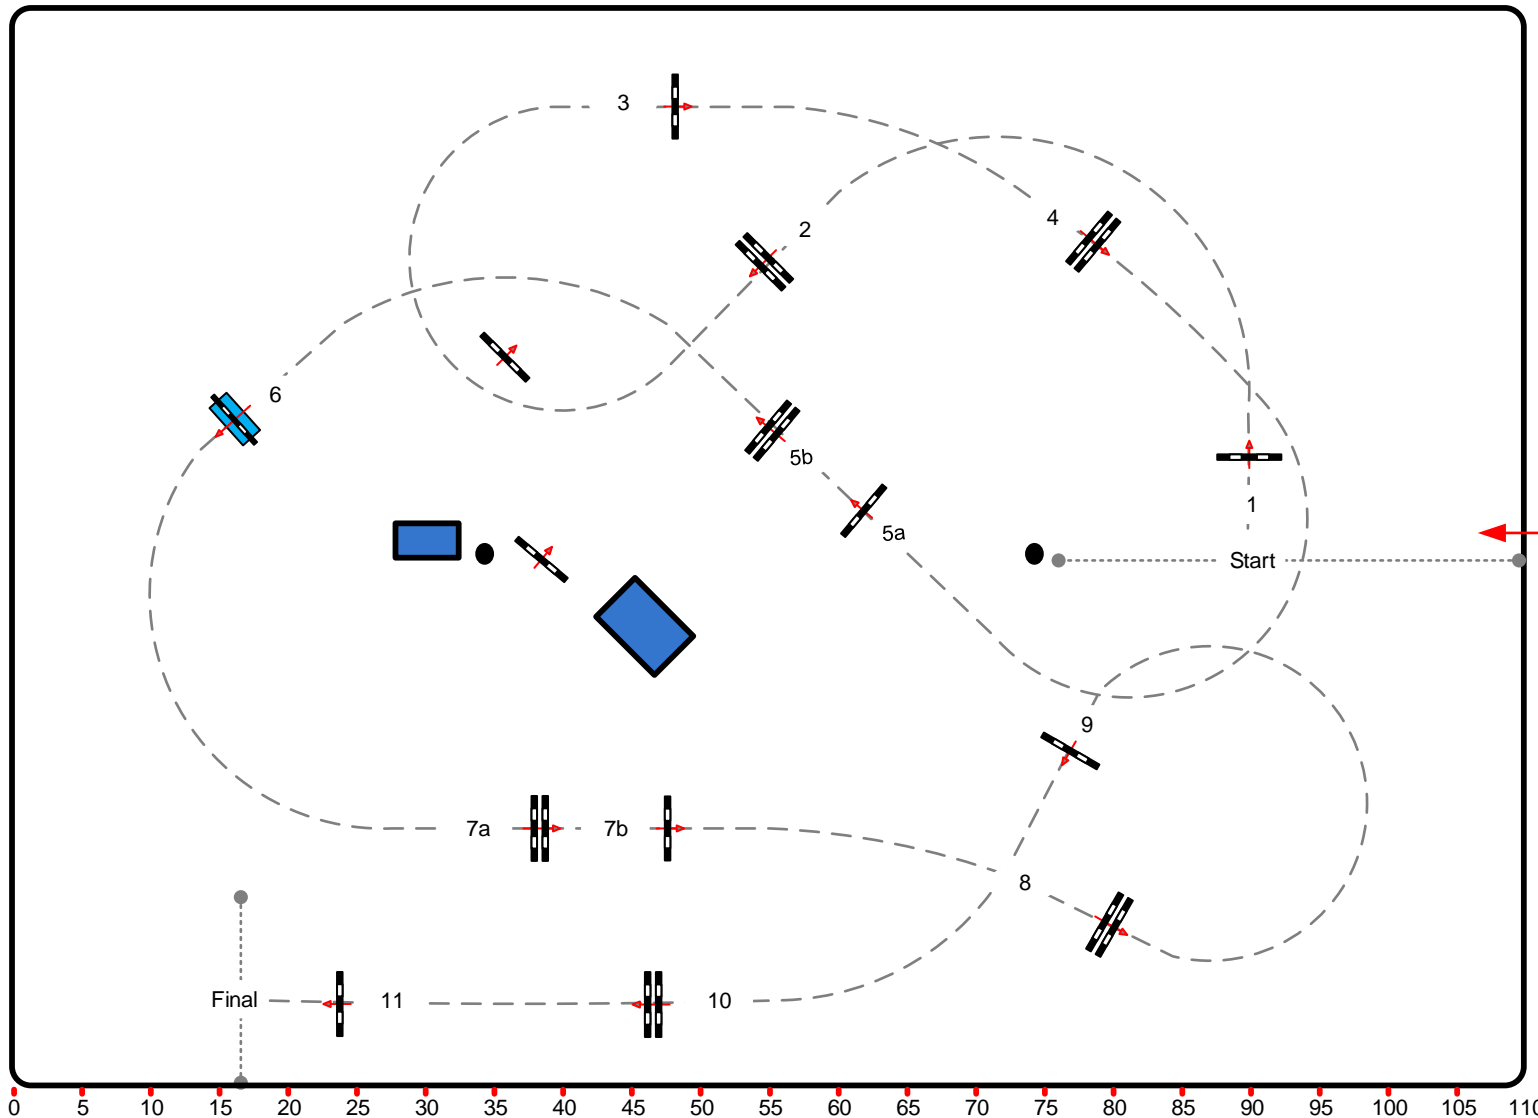

class
266

6 year old horses

Competition against the clock

DANTE ARENA

- 0
- 5
- 10
- 15
- 20
- 25
- 30
- 35
- 40
- 45
- 50
- 55
- 60
- 65
- 70
- 75

Table: A
 National RG:
 FEI RG / Art. 238.2.1
 Height: 1,20/1,25 m

Speed: 350 m/min

Length: 480 m
 Time allowed: 83 sec
 Time limit: 166 sec

Obstacles: 11
 Efforts: 13
 Penalty sec
 Closed combination:

Course designers
 Elio Travagliati (ITA)
 Teodor Sheytanov (BUL)

JURY