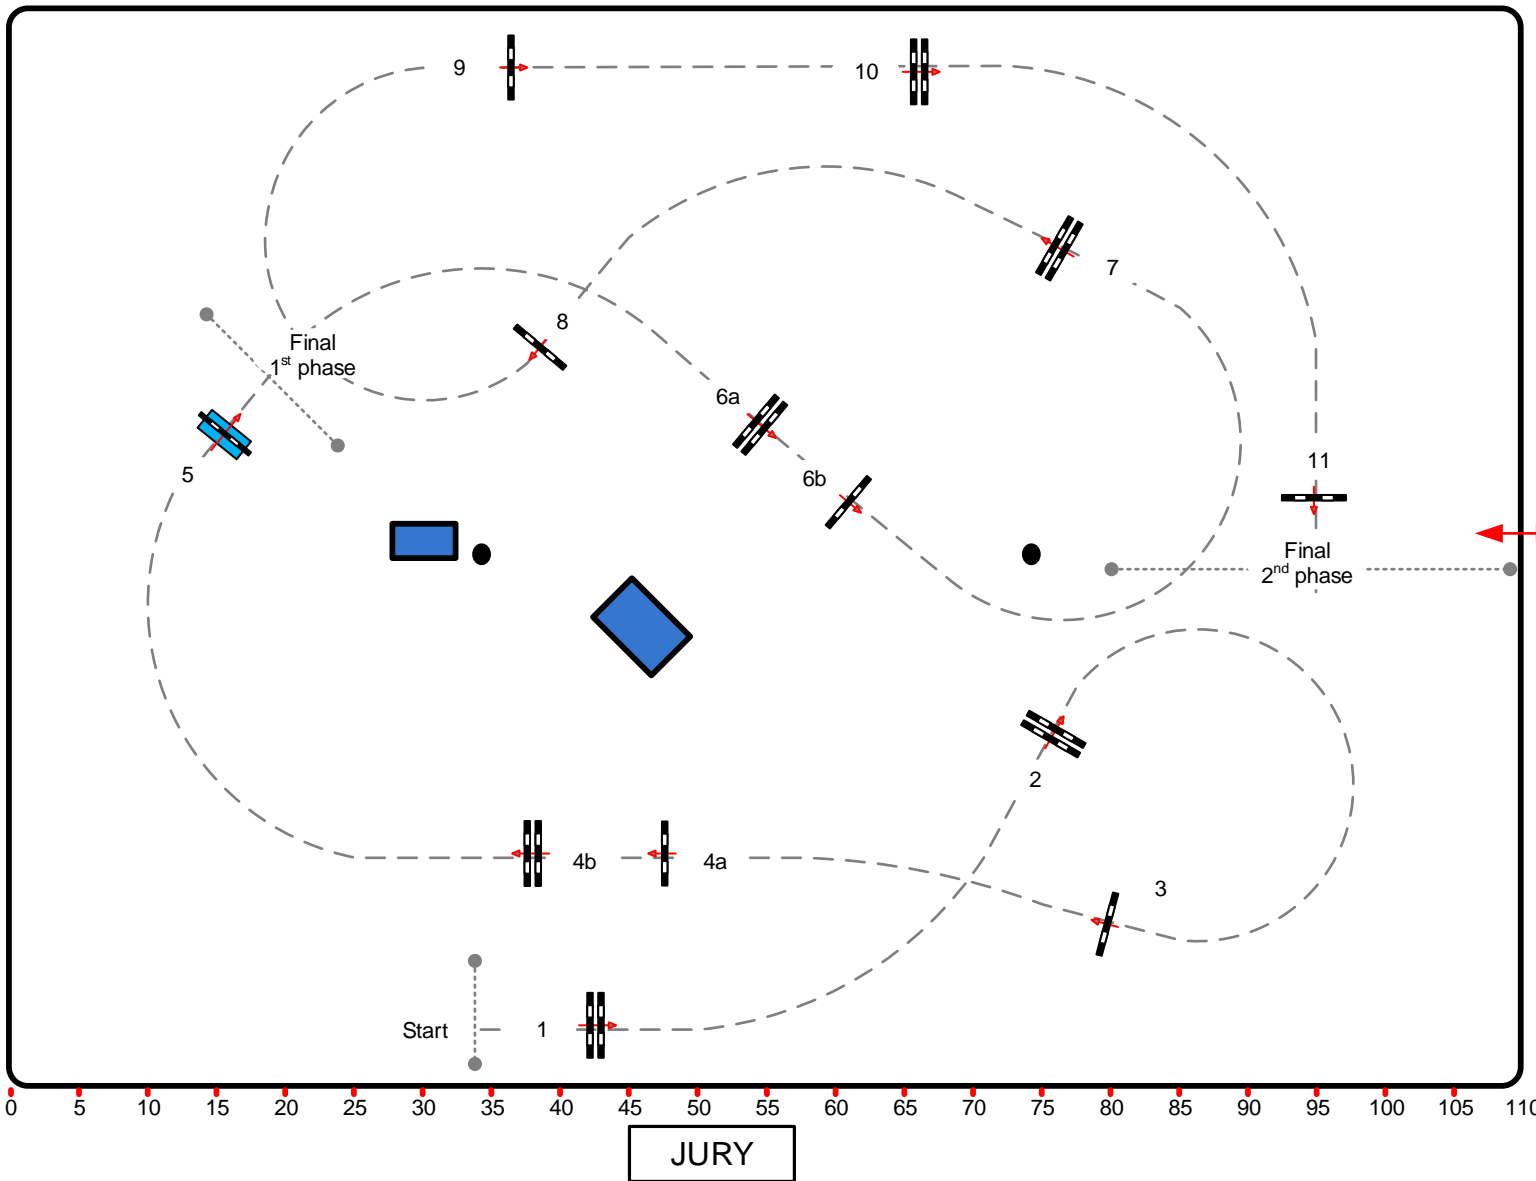

class
267

7 year old horses

Competition in two Phases (special)

DANTE ARENA

- 0
- 5
- 10
- 15
- 20
- 25
- 30
- 35
- 40
- 45
- 50
- 55
- 60
- 65
- 70
- 75

Table: A
 National RG:
 FEI RG / Art. 274.5.6
 Height: 1,30 m

Speed: 350 m/min

Length: 230 m
 Time allowed: 40 sec
 Time limit: 80 sec

Obstacles: 5
 Efforts: 6
 Penalty sec
 Closed combination:

2nd Phase:
7-11
 Length: 300 m
 Time allowed: 52 sec
 Time limit: 104 sec

Course designers
 Elio Travagliati (ITA)
 Teodor Sheytanov (BUL)