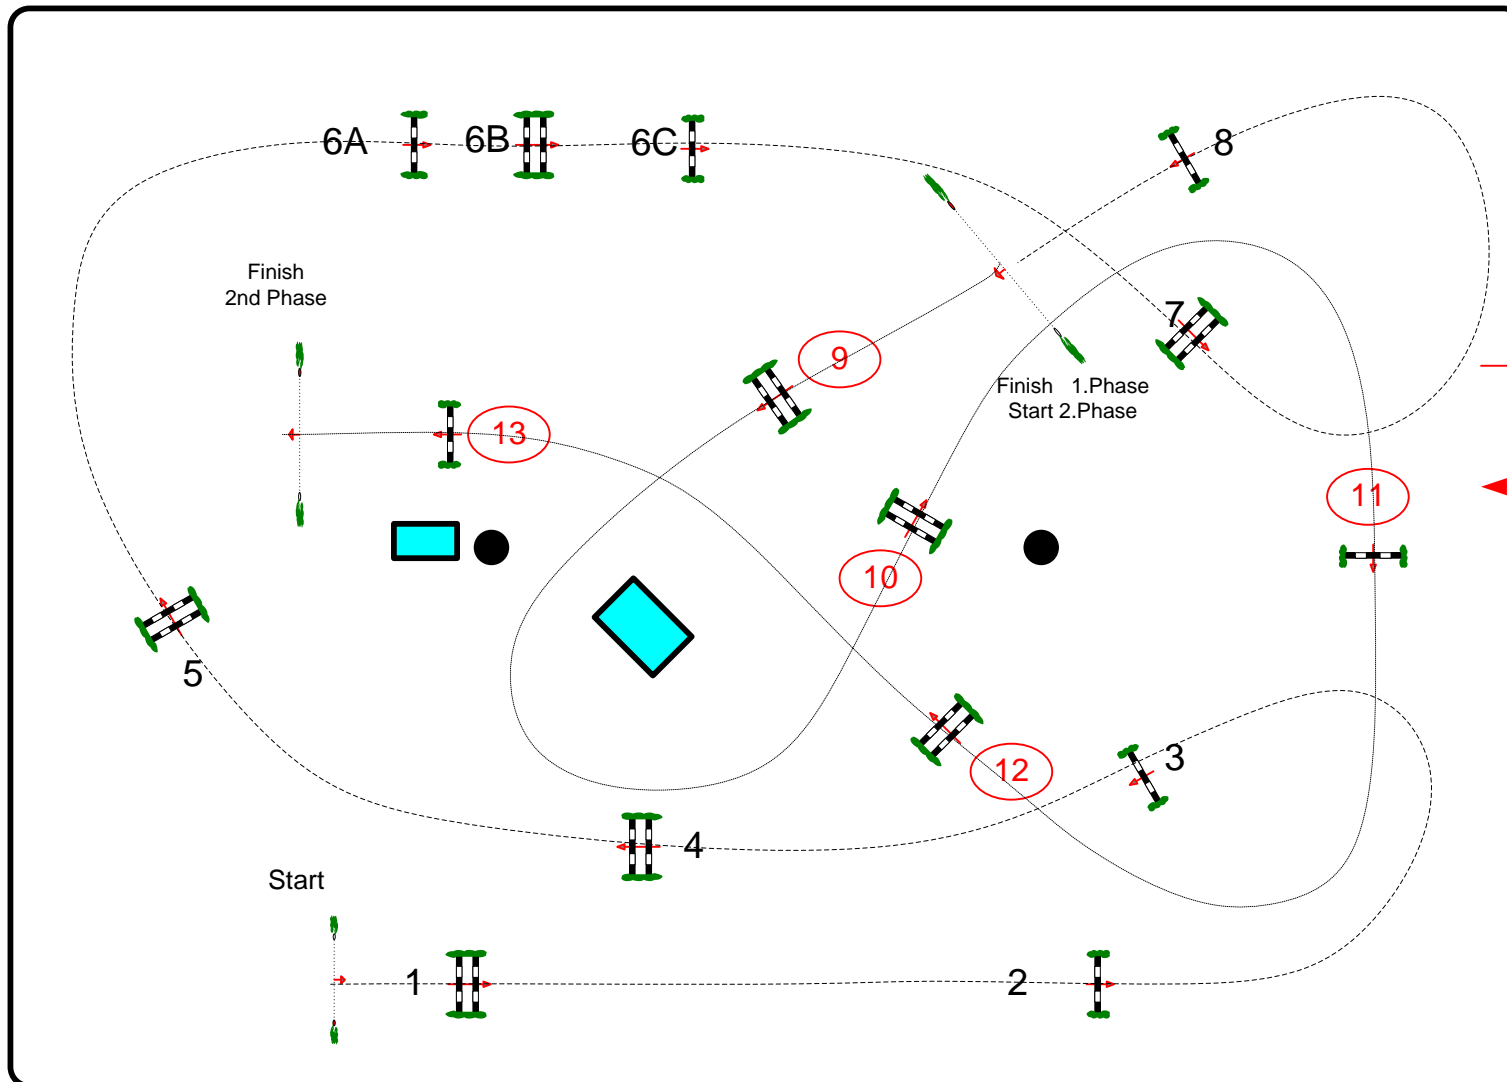

Class No.: 271

5 YEAR OLD

Competition in two Phases

giovedì 13 aprile 2017

Start: 0:00

CAMPO DANTE

Table: A
National RG:
FEI RG / Art. 274.5.1
Height: 1.15 m

Speed: 350 m/min

Length: 390 m
Time allowed: 67 sec
Time limit: 134 sec

Obstacles: 13
Efforts: 15
Penalty sec
Closed combination:

2nd Phase:
9 - 10 - 11 - 12 - 13
Length: 270 m
Time allowed: 47 sec
Time limit: 94 sec

2nd Jump-off:

Length: m
Time allowed: 0 sec
Time limit: 0 sec

Course Designer
DR. COLOMBO ANDREA
Assistant
LANDI MATTEO

JURY