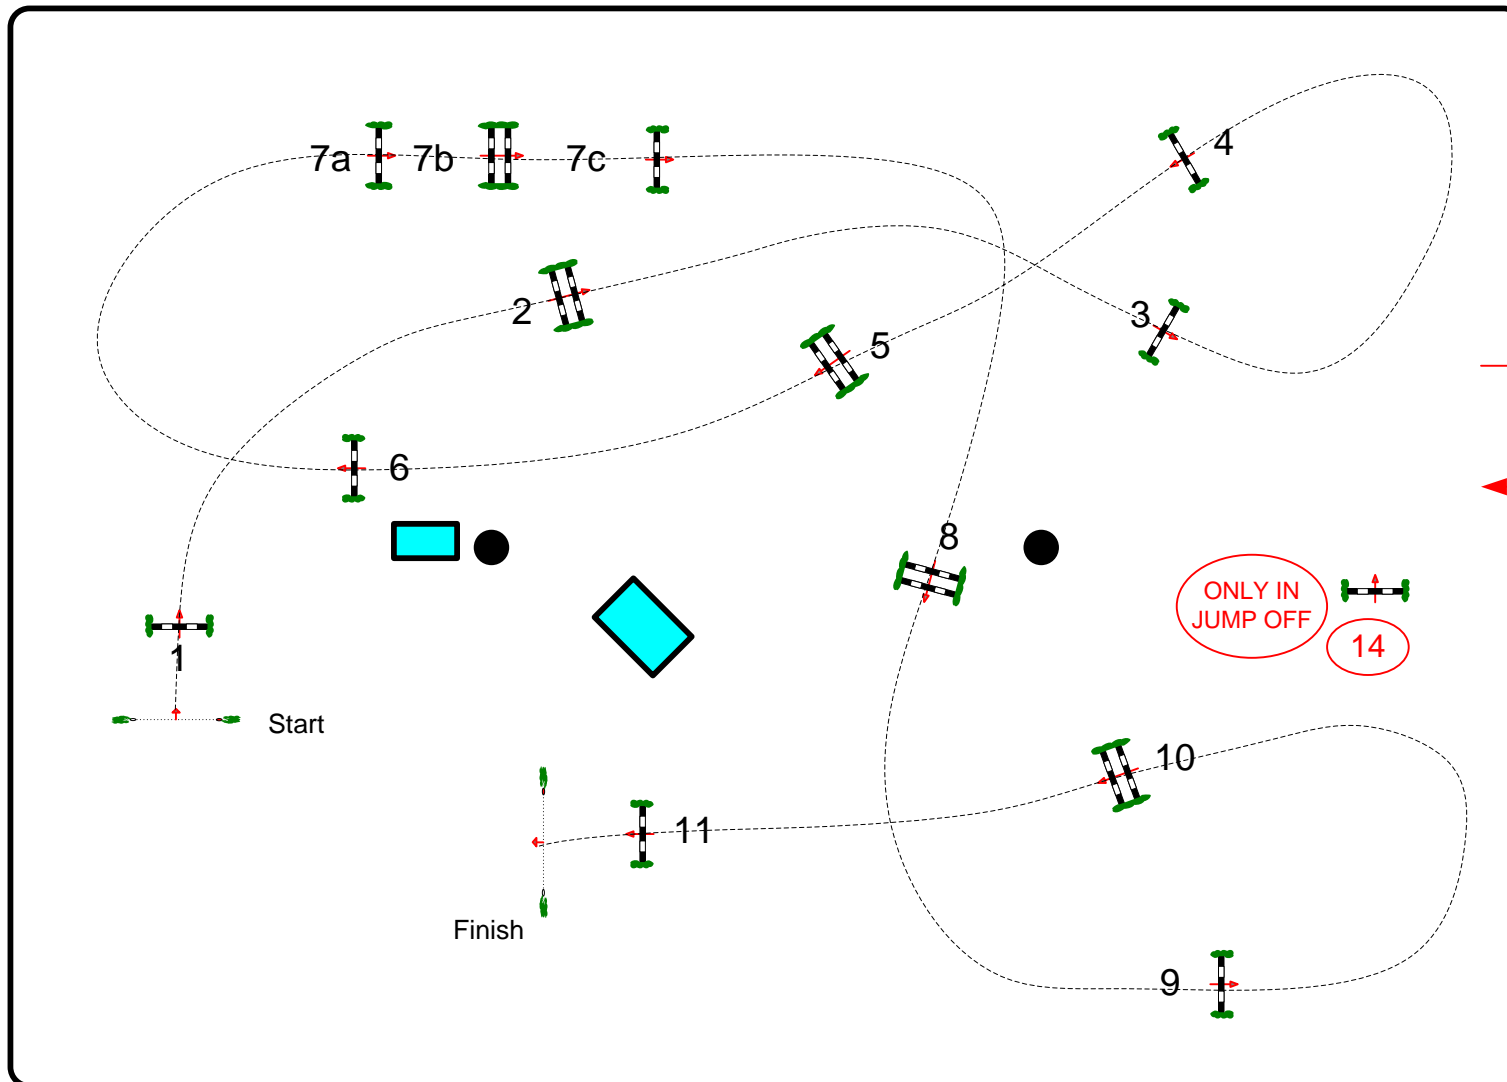

Class No.: 272

6 YEAR OLD

Competition with one jump-off

giovedì 13 aprile 2017

Start: 0:00

CAMPO DANTE

Table: A
National RG:
FEI RG / Art. 238.2.2
Height: 1.20-1.25 m

Speed: 350 m/min

Length: 480 m
Time allowed: 83 sec
Time limit: 166 sec

Obstacles: 11
Efforts: 14
Penalty sec
Closed combination:

1st Jump-off:
2 - 8 - 14 - 5 - 6 - 7ab - 3
Length: 340 m
Time allowed: 59 sec
Time limit: 118 sec

2nd Jump-off:
Length: m
Time allowed: 0 sec
Time limit: 0 sec

In / Out

ONLY IN JUMP OFF
14

Jump-off: 2 - 8 - 14 - 5 - 6 - 7ab - 3

JURY

Course Designer
DR. COLOMBO ANDREA
Assistant
LANDI MATTEO