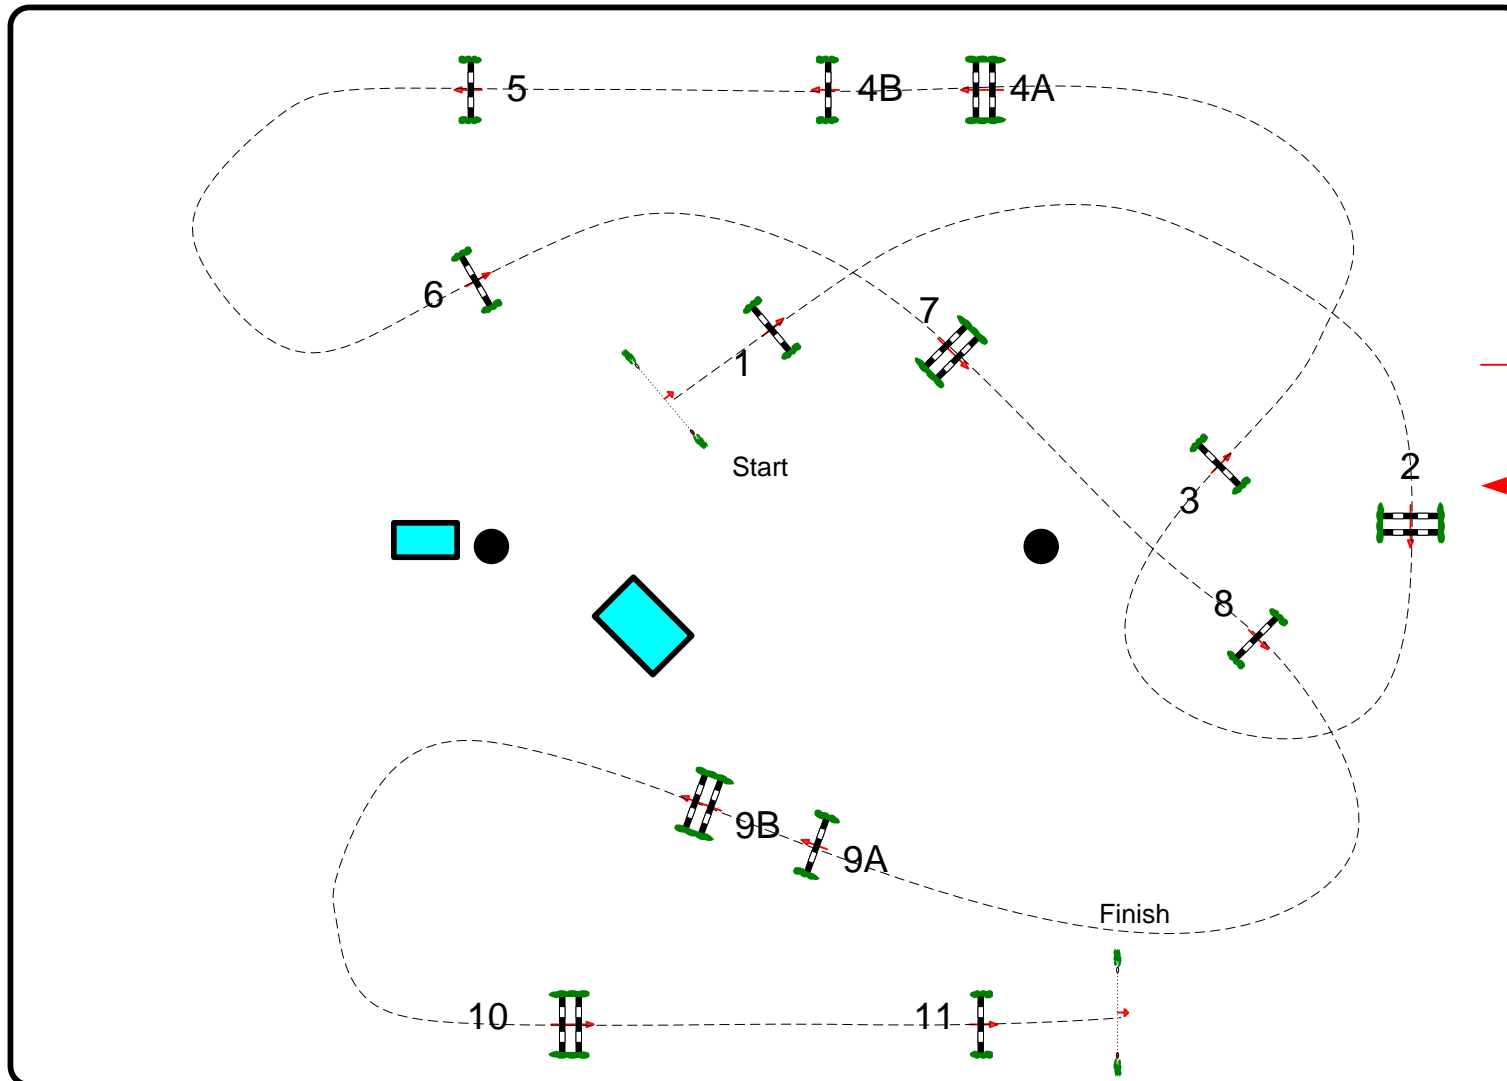

Class No.: 302

140 SILVER

Competition against the clock

sabato 15 aprile 2017

Start: 0:00

CAMPO DANTE

Table: A
National RG:
FEI RG / Art. 238.2.1
Height: 1.40 m

Speed: 350 m/min

Length: 470 m

Time allowed: 81 sec

Time limit: 162 sec

Obstacles: 11

Efforts: 13

Penalty sec

Closed combination:

:

Length: 0 m

Time allowed: 0 sec

Time limit: 0 sec

2nd Jump-off:

Length: m

Time allowed: 0 sec

Time limit: 0 sec

Course Designer
DR. COLOMBO ANDREA
Assistant
LANDI MATTEO