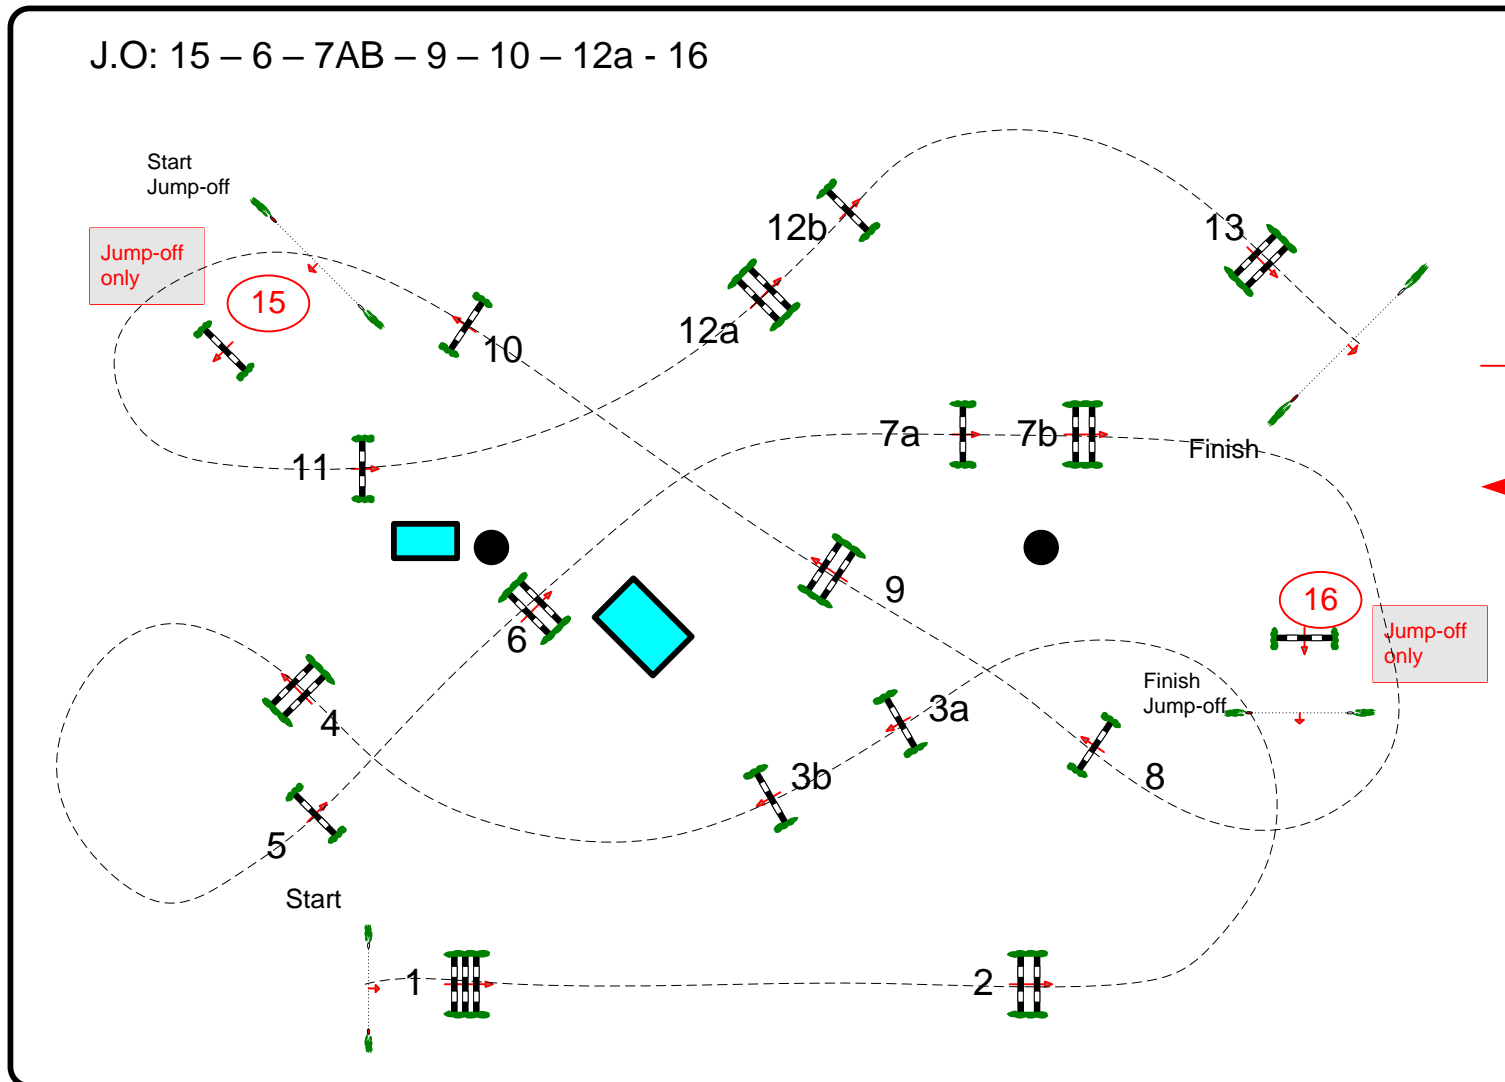

Class No.: 319

145 SILVER

Competition with one jump-off

domenica 16 aprile 2017

Start: 0:00

**CAMPO
DANTE**

J.O: 15 – 6 – 7AB – 9 – 10 – 12a - 16

Table: A
National RG:
FEI RG / Art. 238.2.2
Height: 1.45 m

Speed: 375 m/min

Length: 535 m
Time allowed: 86 sec
Time limit: 172 sec

Obstacles: 11
Efforts: 13
Penalty sec
Closed combination:

1st Jump-off:
15 - 6 - 7ab - 9 - 10 - 12a - 16
Length: 340 m
Time allowed: 55 sec
Time limit: 110 sec

2nd Jump-off:

Length: m
Time allowed: 0 sec
Time limit: 0 sec

Course Designer
DR. COLOMBO ANDREA
Assistant
LANDI MATTEO

JURY