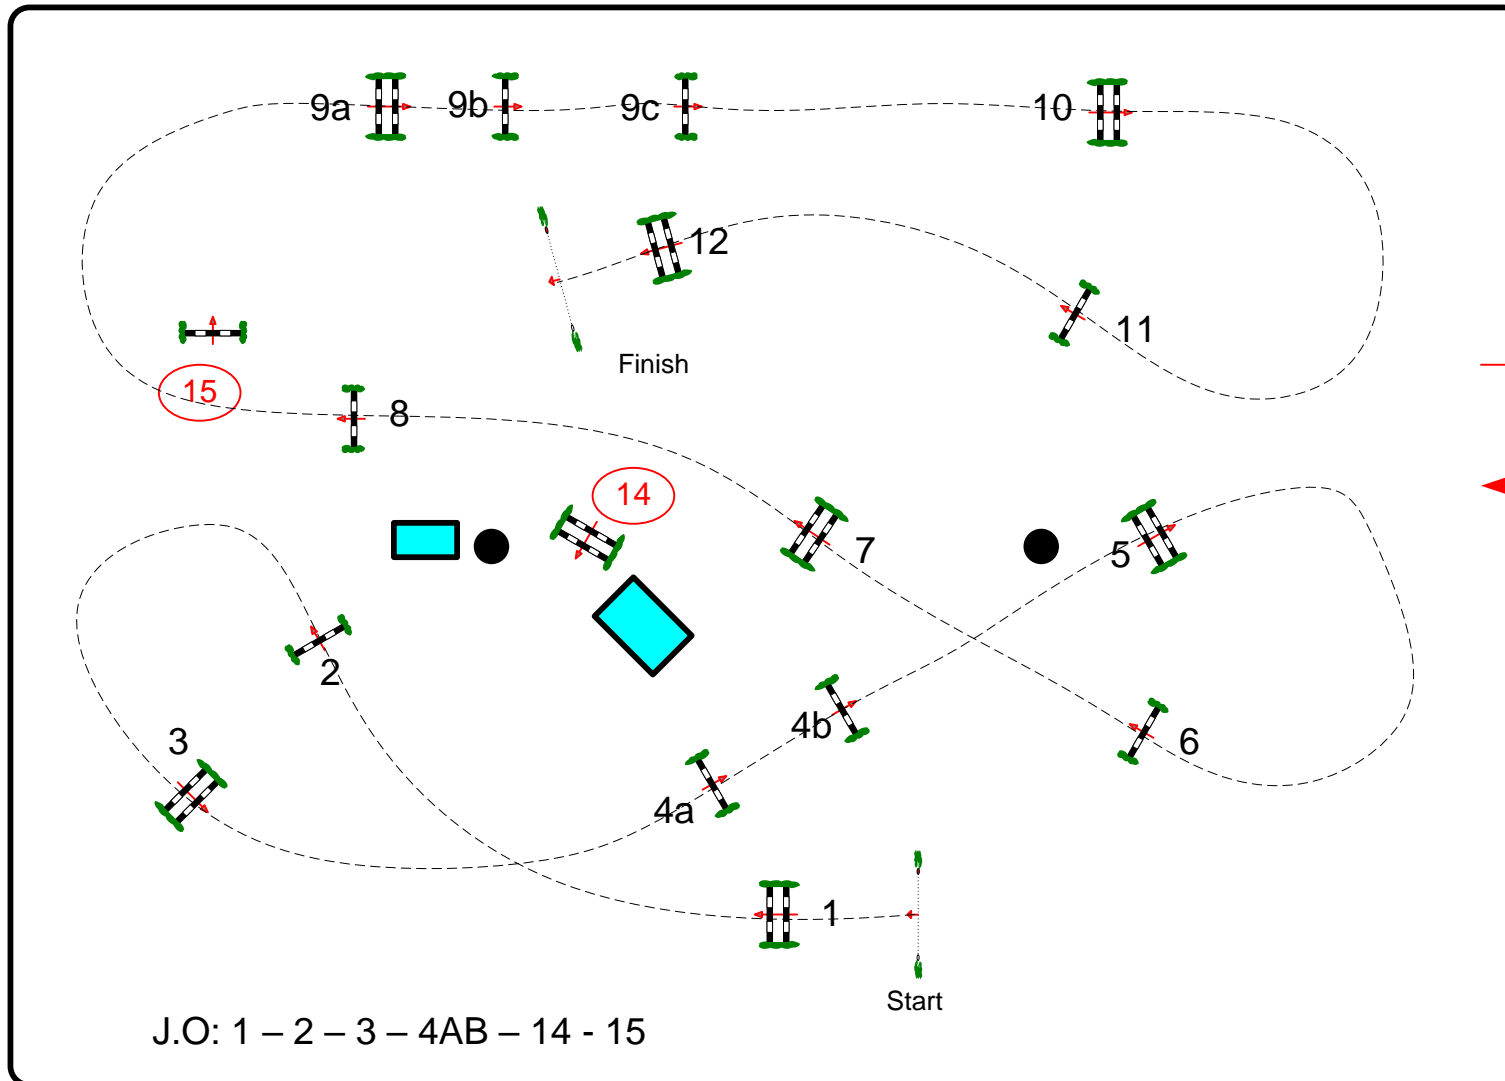

Class No.: 320

135 GOLD

IMMEDIATE JUMP-OFF

domenica 16 aprile 2017

Start: 0:00

## CAMPO DANTE

JURY

Table: A  
National RG:  
FEI RG / Art. 238.2.2 - 245.3  
Height: 1.35 m

Speed: 350 m/min

Length: 460 m

Time allowed: 79 sec

Time limit: 158 sec

Obstacles: 12

Efforts: 15

Penalty sec

Closed combination:

1st Jump-off:

1 - 2 - 3 - 4ab - 14 - 15

Length: 270 m

Time allowed: 47 sec

Time limit: 94 sec