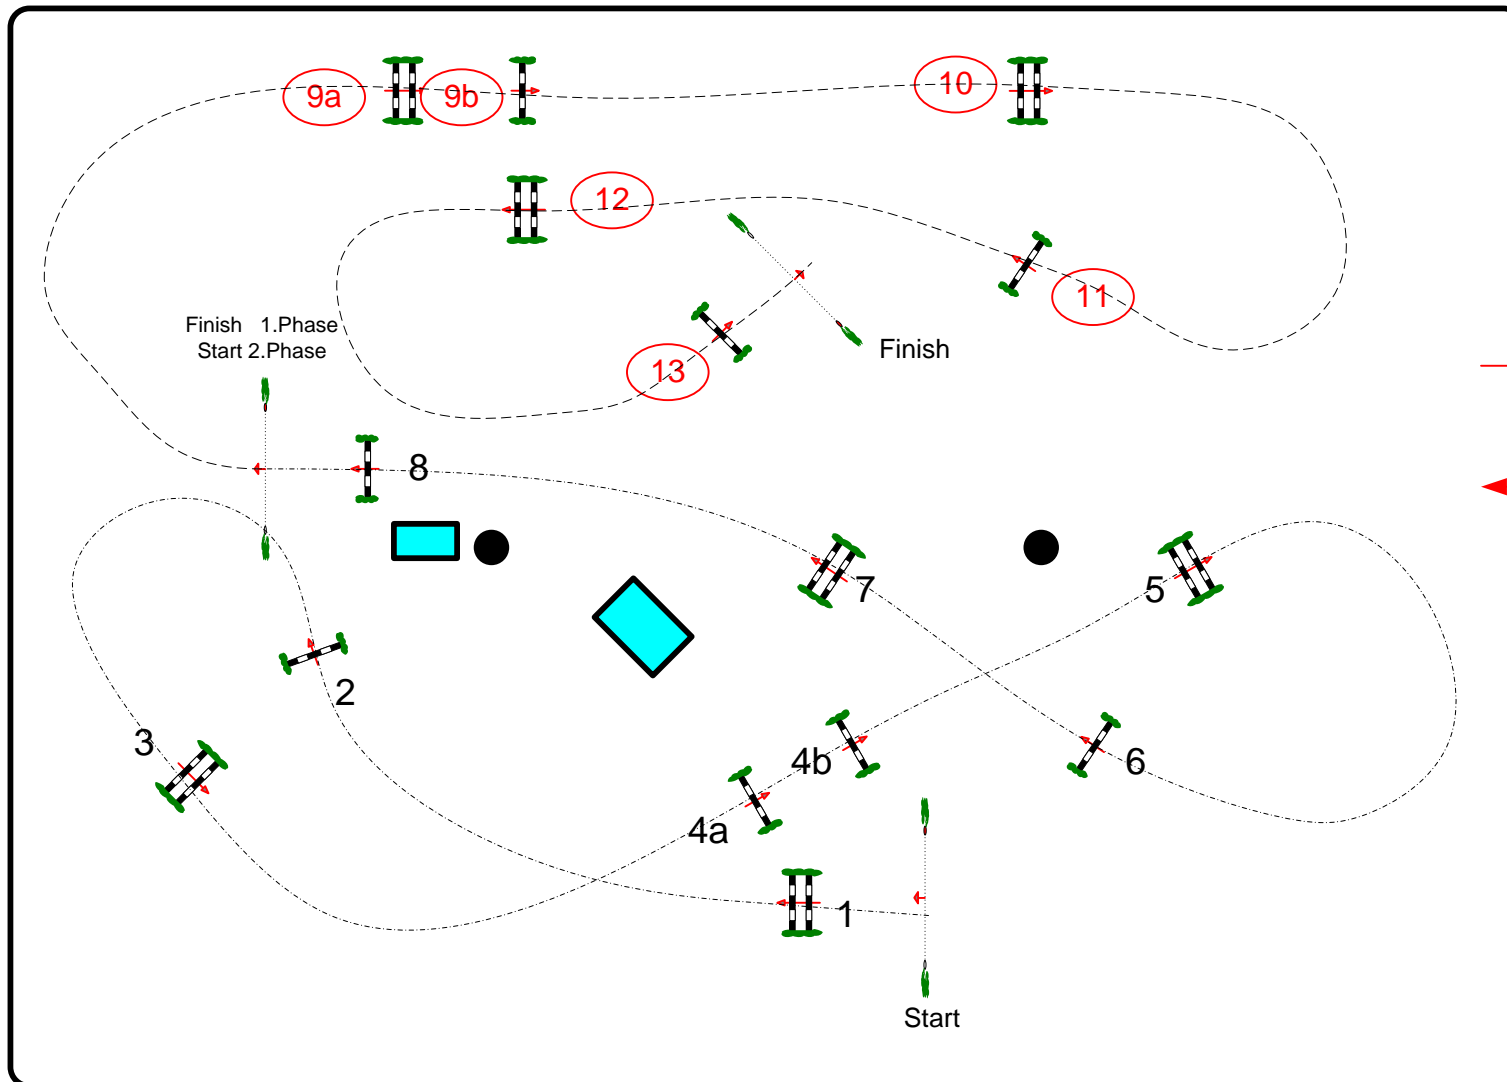

Class No.: 317 - 321 135 SILVER - 140 GOLD

Competition in two Phases

domenica 16 aprile 2017

Start: 0:00

CAMPO DANTE

Table: A
National RG:
FEI RG / Art. 274.5.3
Height: 1.35 - 1.40 m

Speed: 350 m/min

Length: 320 m
Time allowed: 55 sec
Time limit: 110 sec

Obstacles: 13
Efforts: 15
Penalty sec
Closed combination:

2nd Phase:

9AB - 10 - 11 - 12 - 13

Length: 270 m
Time allowed: 47 sec
Time limit: 94 sec

2nd Jump-off:

Length: m
Time allowed: 0 sec
Time limit: 0 sec