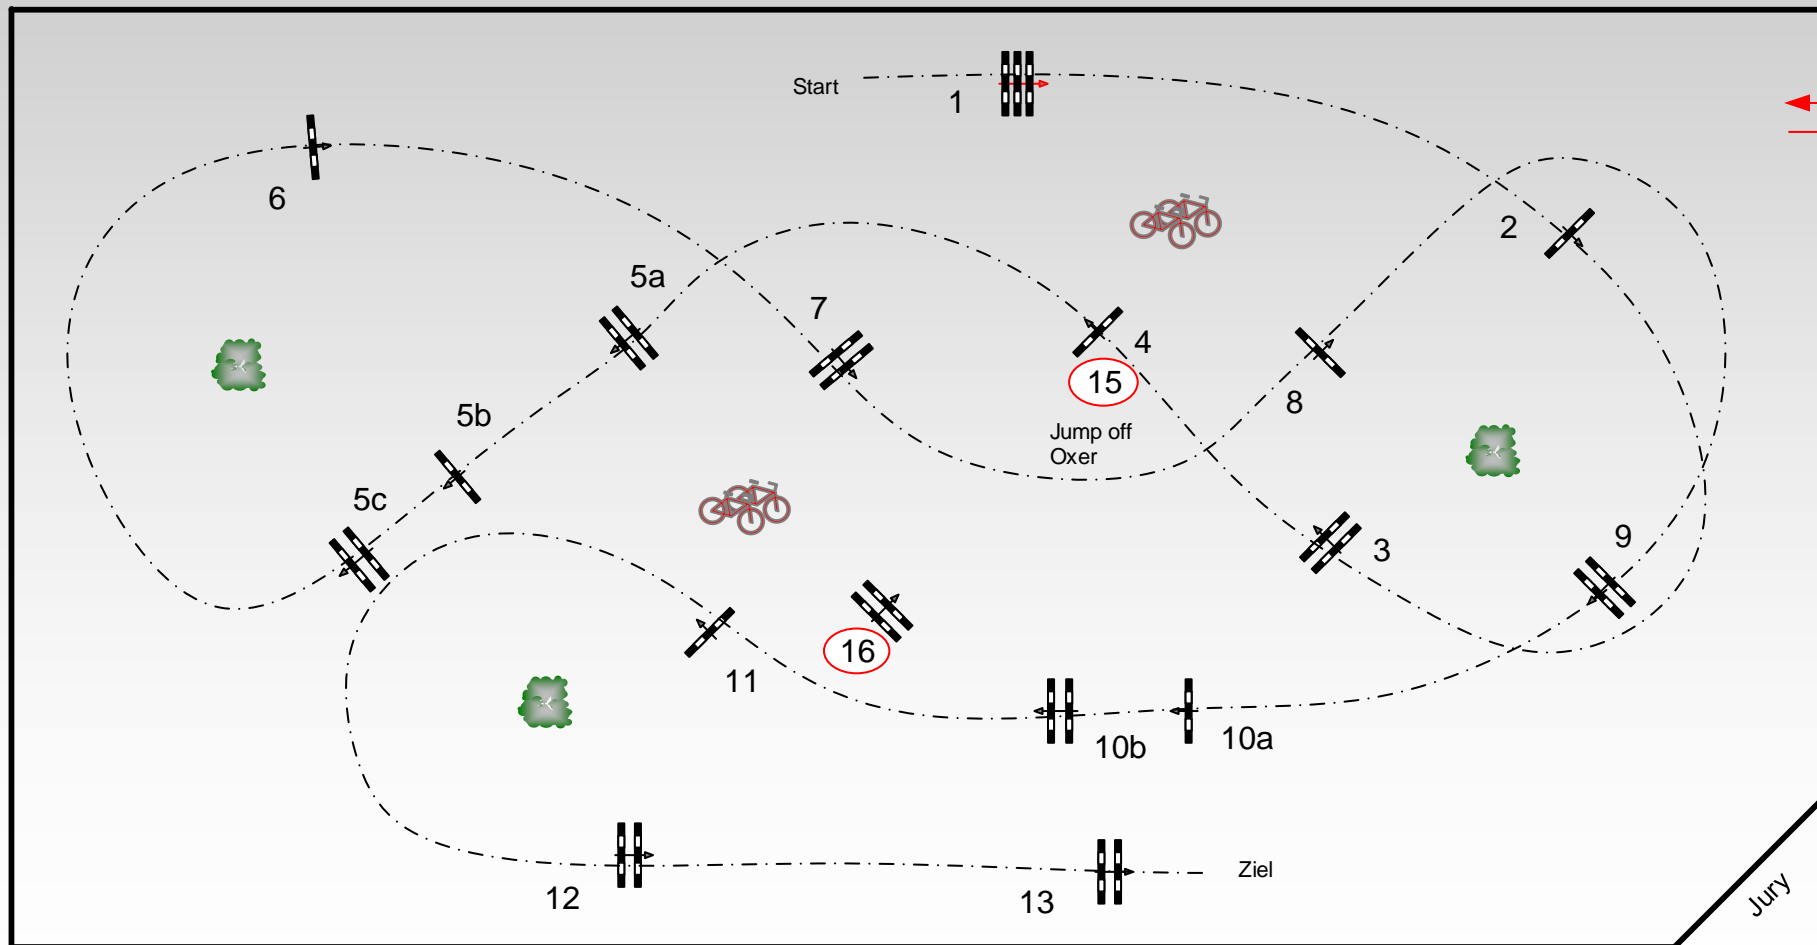

# CSI \*\*\* Mannheim 2017

Class No.: 6    Preis der Mannheimer Ausstellungen GmbH + Diringer & Scheidel GmbH    Competition with one jump-off    Sonntag, 7. Mai 2017    Start: 16:00 Uhr

Table: A	Speed: 375 m/min	Obstacles: 13	1st Jump-off: <b>1,2,15,5b,c,16,11,13</b>	2nd Jump-off:
National RG:	Length: 480 m	Efforts: 16	Length: 320 m	Length: 0 m
FEI RG / Art. 238.2.2	Time allowed: 77 sec	Penalty sec:	Time allowed: 52 sec	Time allowed: 0 sec
Height: 1,55 m	Time limit: 154 sec	Closed combination:	Time limit: 104 sec	Time limit: 0 sec

Course Designer  
Christa Jung (GER) mit Team

Stechen: 1,2,15,5b,c,16,11,13