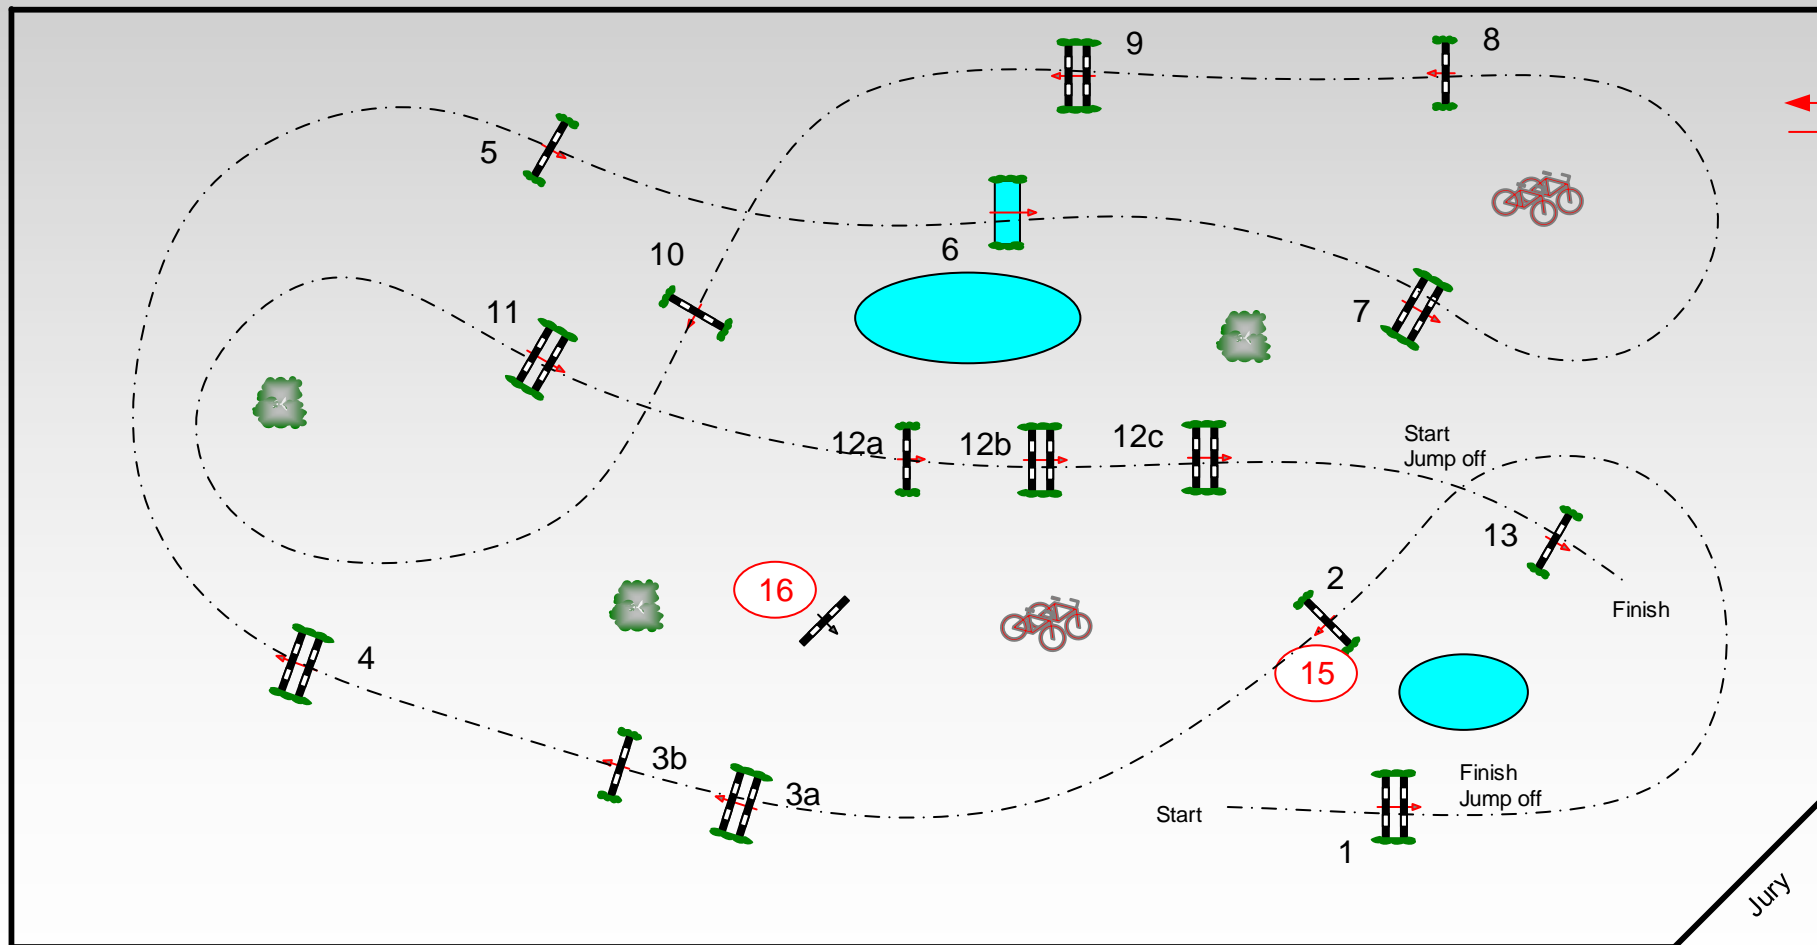

# CSI \*\*\* Mannheim 2017

Class No.: 11 Competition with one jump-off

**Großer Preis der MVV**

**Die Badenia**

Dienstag, 9. Mai 2017

Start: 14:00 Uhr

Table: A	Speed: 400 m/min	Obstacles: 13	1st Jump-off: <b>13,15,9,12a,b,3a,16,1</b>	2nd Jump-off:
National RG:	Length: 525 m	Efforts: 16	Length: 310 m	Length: 0 m
FEI RG / Art. 238.2.2	Time allowed: 79 sec	Penalty sec:	Time allowed: 47 sec	Time allowed: 0 sec
Height: 1,60 m	Time limit: 158 sec	Closed combination:	Time limit: 94 sec	Time limit: 0 sec