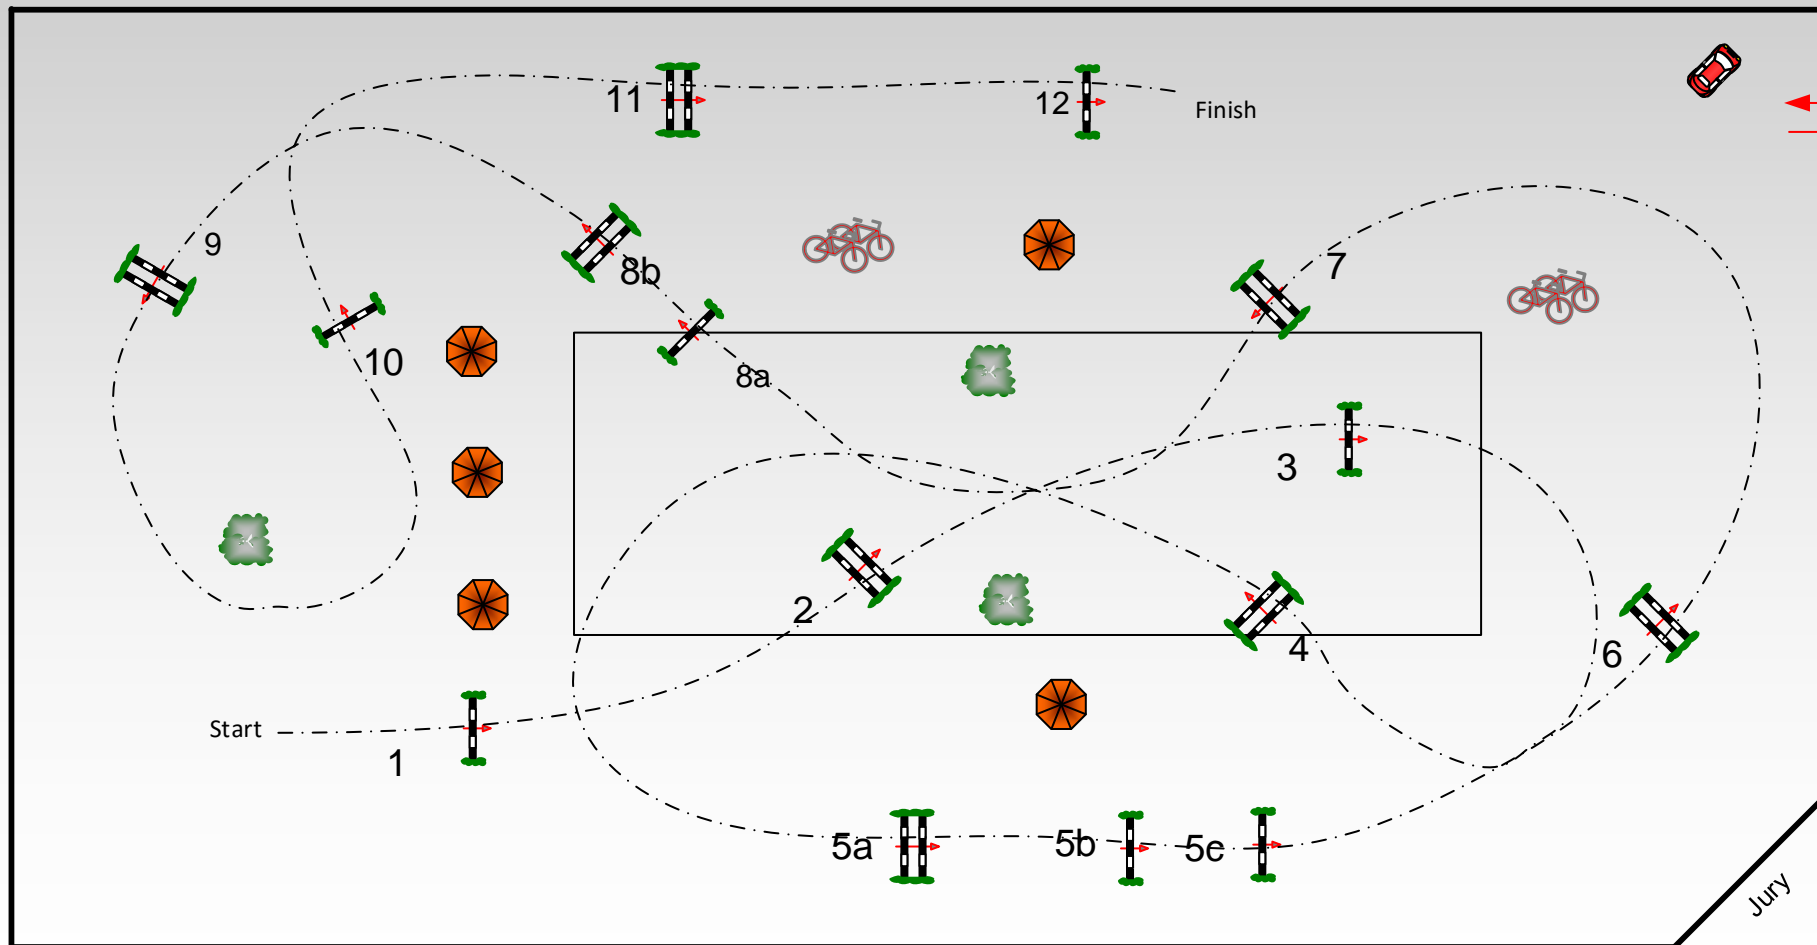

CSI *** Mannheim 2017

Class No.: 26

Preis der Amateur Springreiterclub Deutschland e.V. Competition with one jump-off

Sonntag, 7. Mai 2017

Start: 9:00

Table: A	Speed: 350 m/min	Obstacles: 12	1st Jump-off: 2,3,4,5b,c,7,12	2nd Jump-off:
National RG: 501,B.1	Length: 430 m	Efforts: 15	Length: 270 m	Length: 0 m
FEI RG / Art.	Time allowed: 74 sec	Penalty sec:	Time allowed: 47 sec	Time allowed: 0 sec
Height: 1.40 m	Time limit: 148 sec	Closed combination:	Time limit: 94 sec	Time limit: 0 sec