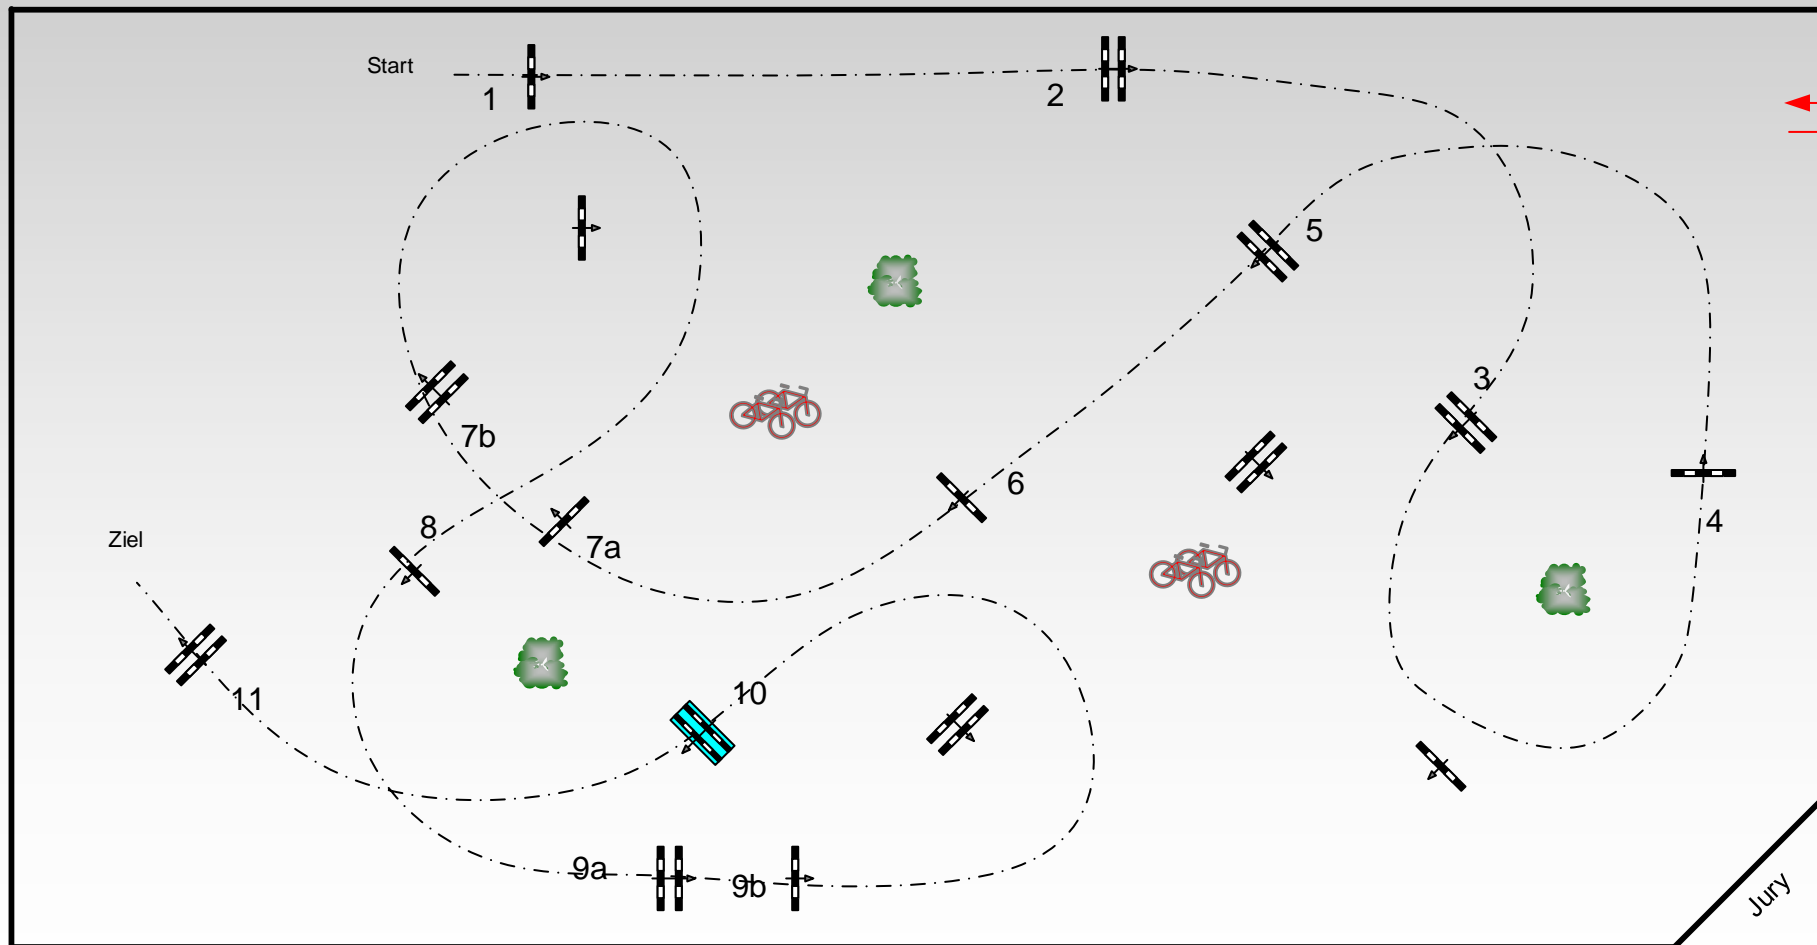

CSI *** Mannheim 2017

Class No.: 27

Preis der Firma GEZE GmbH

Competition against the clock

Freitag, 5. Mai 2017

Start: 17:30

Table: A
National RG:
FEI RG / Art. 238.2.2
Height: 1,45 m

Speed: 350 m/min
Length: 430 m
Time allowed: 74 sec
Time limit: 148 sec

Obstacles: 11
Efforts: 13
Penalty sec:
Closed combination:

1st Jump-off:
Length: m
Time allowed: sec
Time limit: sec

2nd Jump-off:
Length: 0 m
Time allowed: 0 sec
Time limit: 0 sec

Course Designer
Christa Jung (GER) mit Team