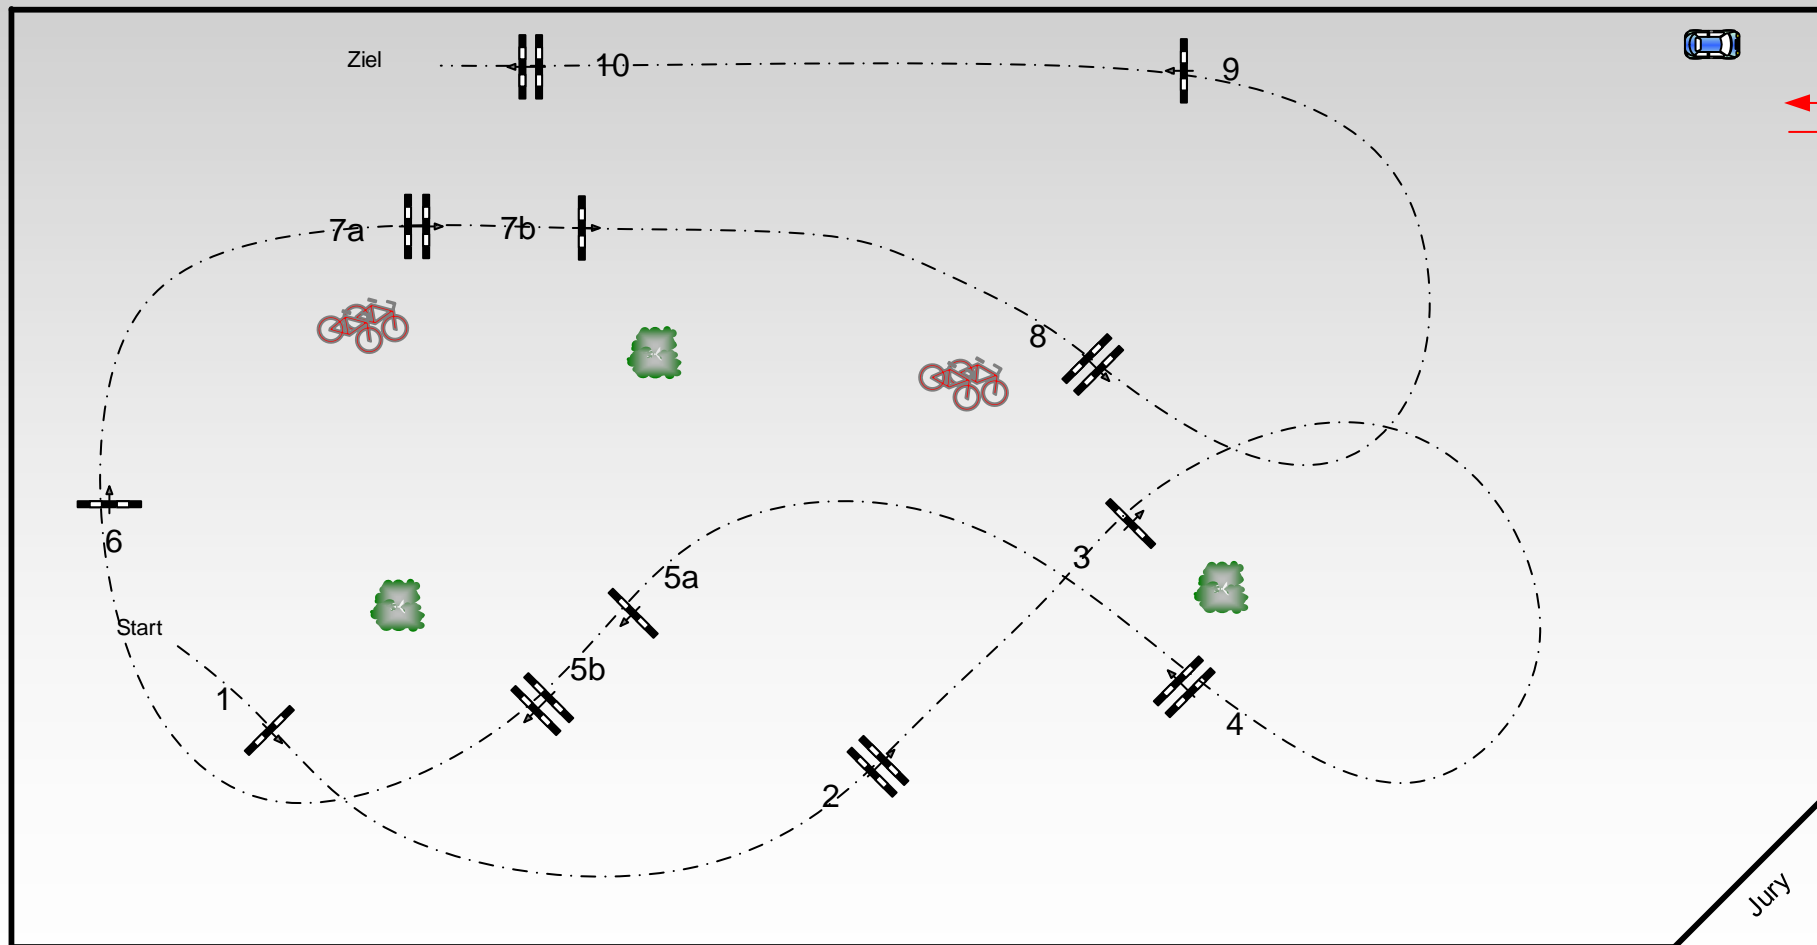

CSI *** Mannheim 2017

Class No.: 12 + 15

Amateure international

Competition against the clock

Freitag, 5. Mai 2017

Start: 14:00

Table: A
National RG:
FEI RG / Art. 238.2.2
Height: 1,25 / 1,40 m

Speed: 350 m/min
Length: 420 m
Time allowed: 72 sec
Time limit: 144 sec

Obstacles: 10
Efforts: 12
Penalty sec:
Closed combination:

1st Jump-off:
Length: m
Time allowed: sec
Time limit: sec

2nd Jump-off:
Length: 0 m
Time allowed: 0 sec
Time limit: 0 sec

Course Designer
Christa Jung (GER) mit Team