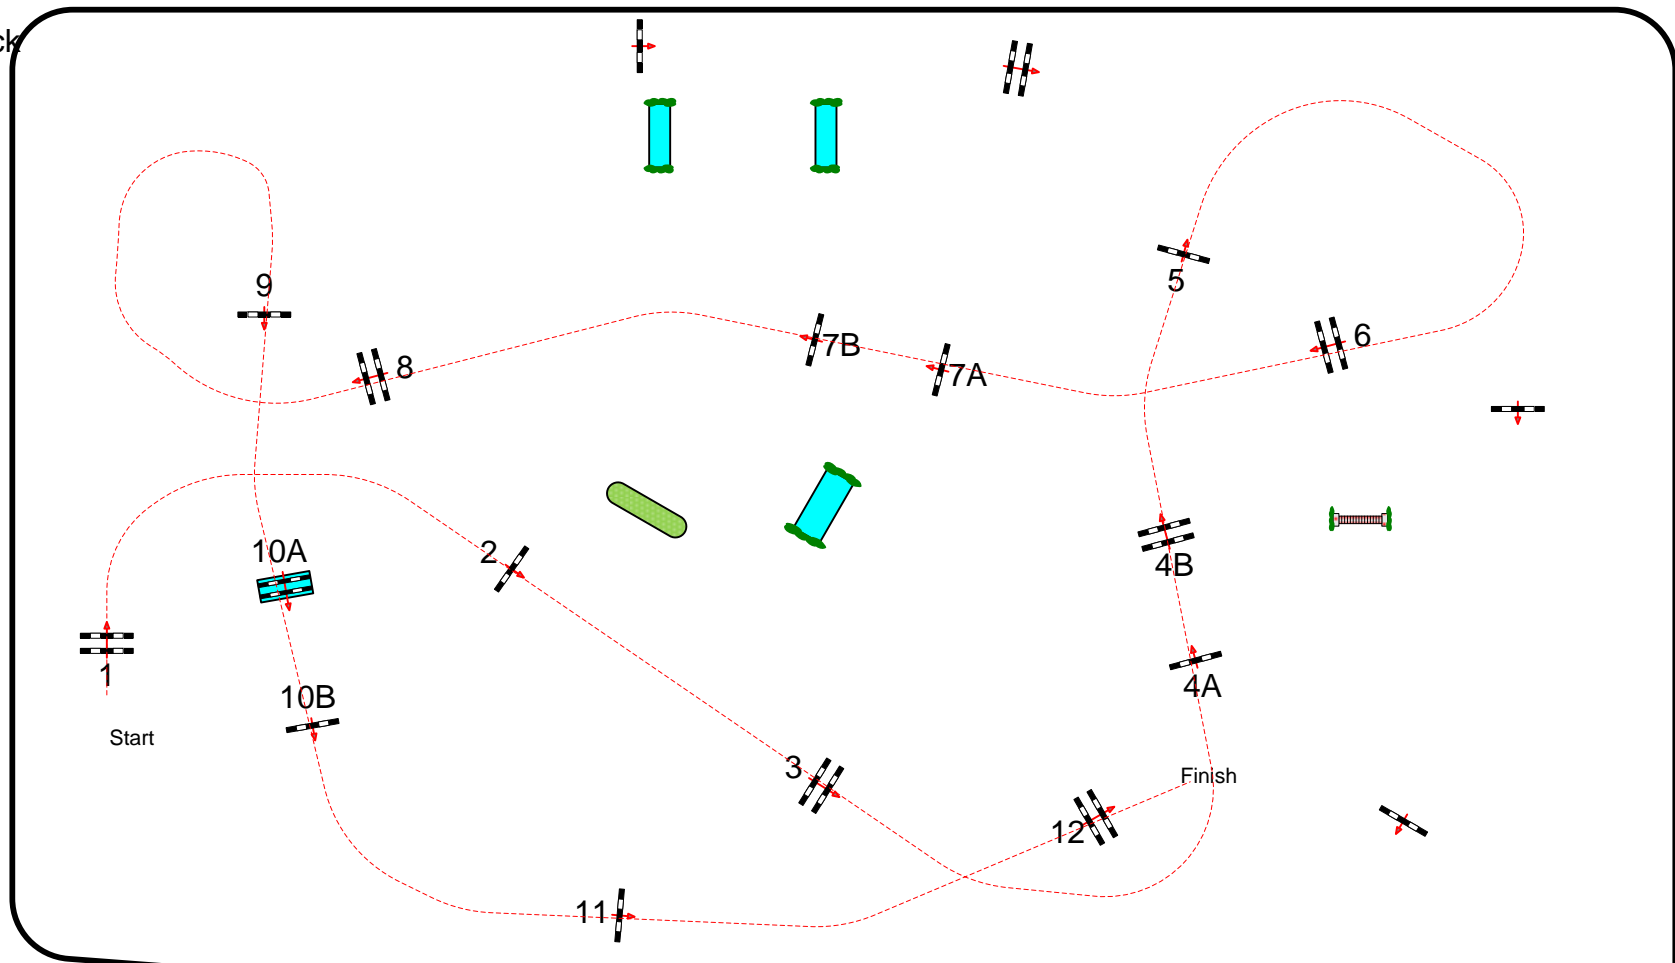

Efforts: 15

Penalty sec

Closed combination:

:

Length: 0 m

Time allowed: 0 sec

Time limit: 0 sec

Luc Musette (Bel)