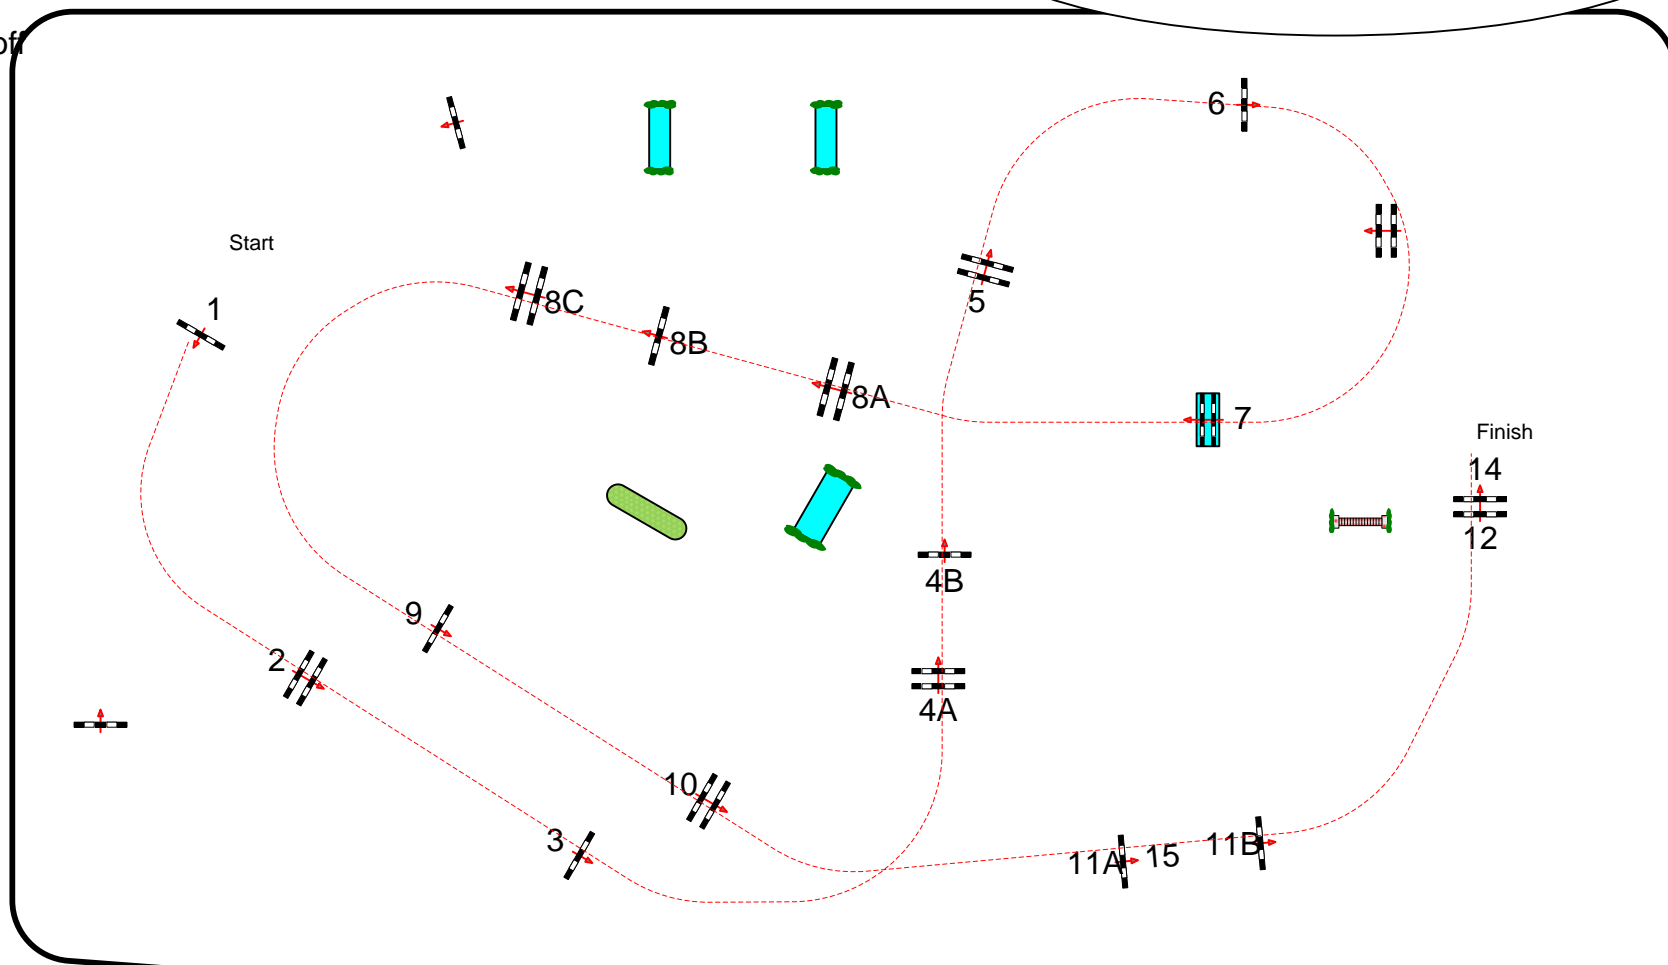

Table: A

National RG:

FEI RG / Art. 238.2.2

Height: 1,45 m

Speed: 375 m/min

Length: 430 m

Time allowed: 69 sec

Time limit: 138 sec

Obstacles: 1 TO 12

Efforts: 16

Penalty sec

Closed combination:

1st Jump-off:

Length: 320 m

Time allowed: 52 sec

Time limit: 104 sec