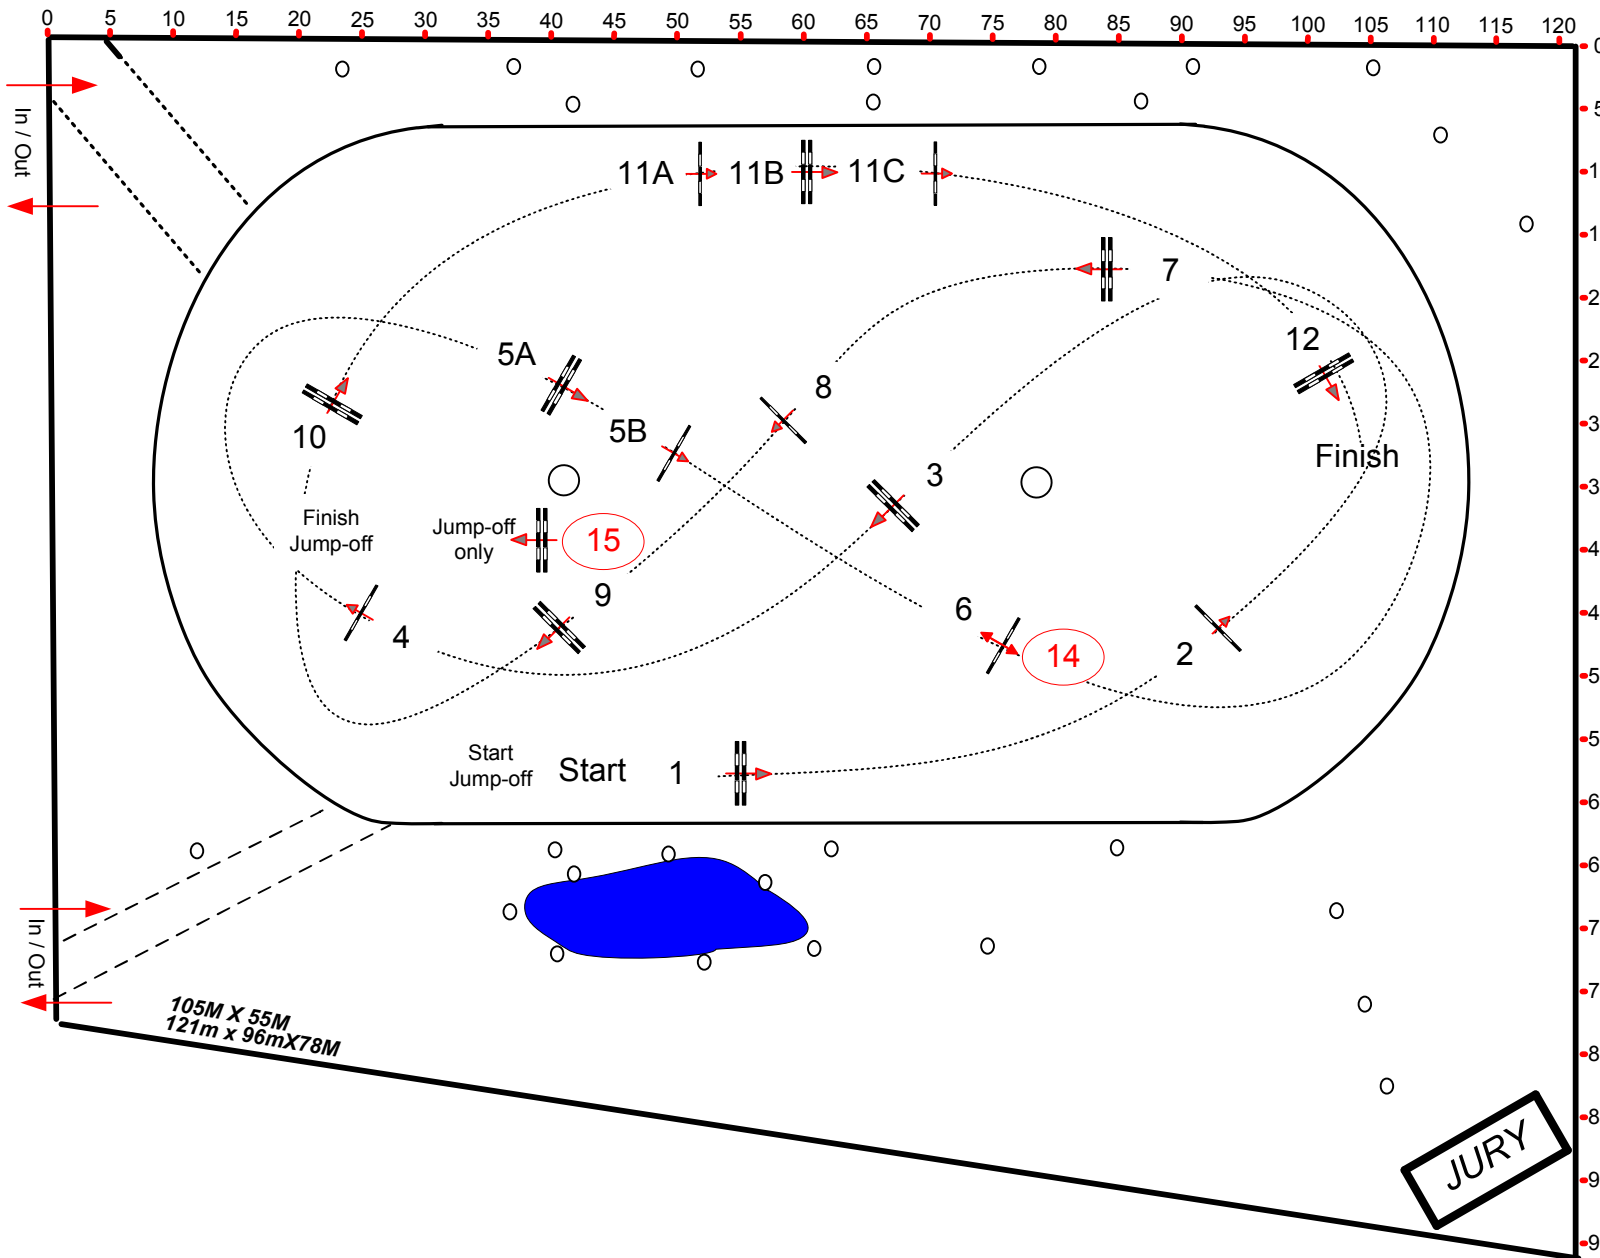

Table: A
National RG:
FEI RG / Art. 238.2.2
Height: 1,25 m

Speed: 350 m/min

Length: 500 m
Time allowed: 86 sec
Time limit: 172 sec

Obstacles: 12
Efforts: 15

Jump-off:

1 2 3 11 BC 12 14 15

Length: 300 m
Time allowed: 52 sec
Time limit: 104 sec

105M X 55M
121m x 96m X 78M