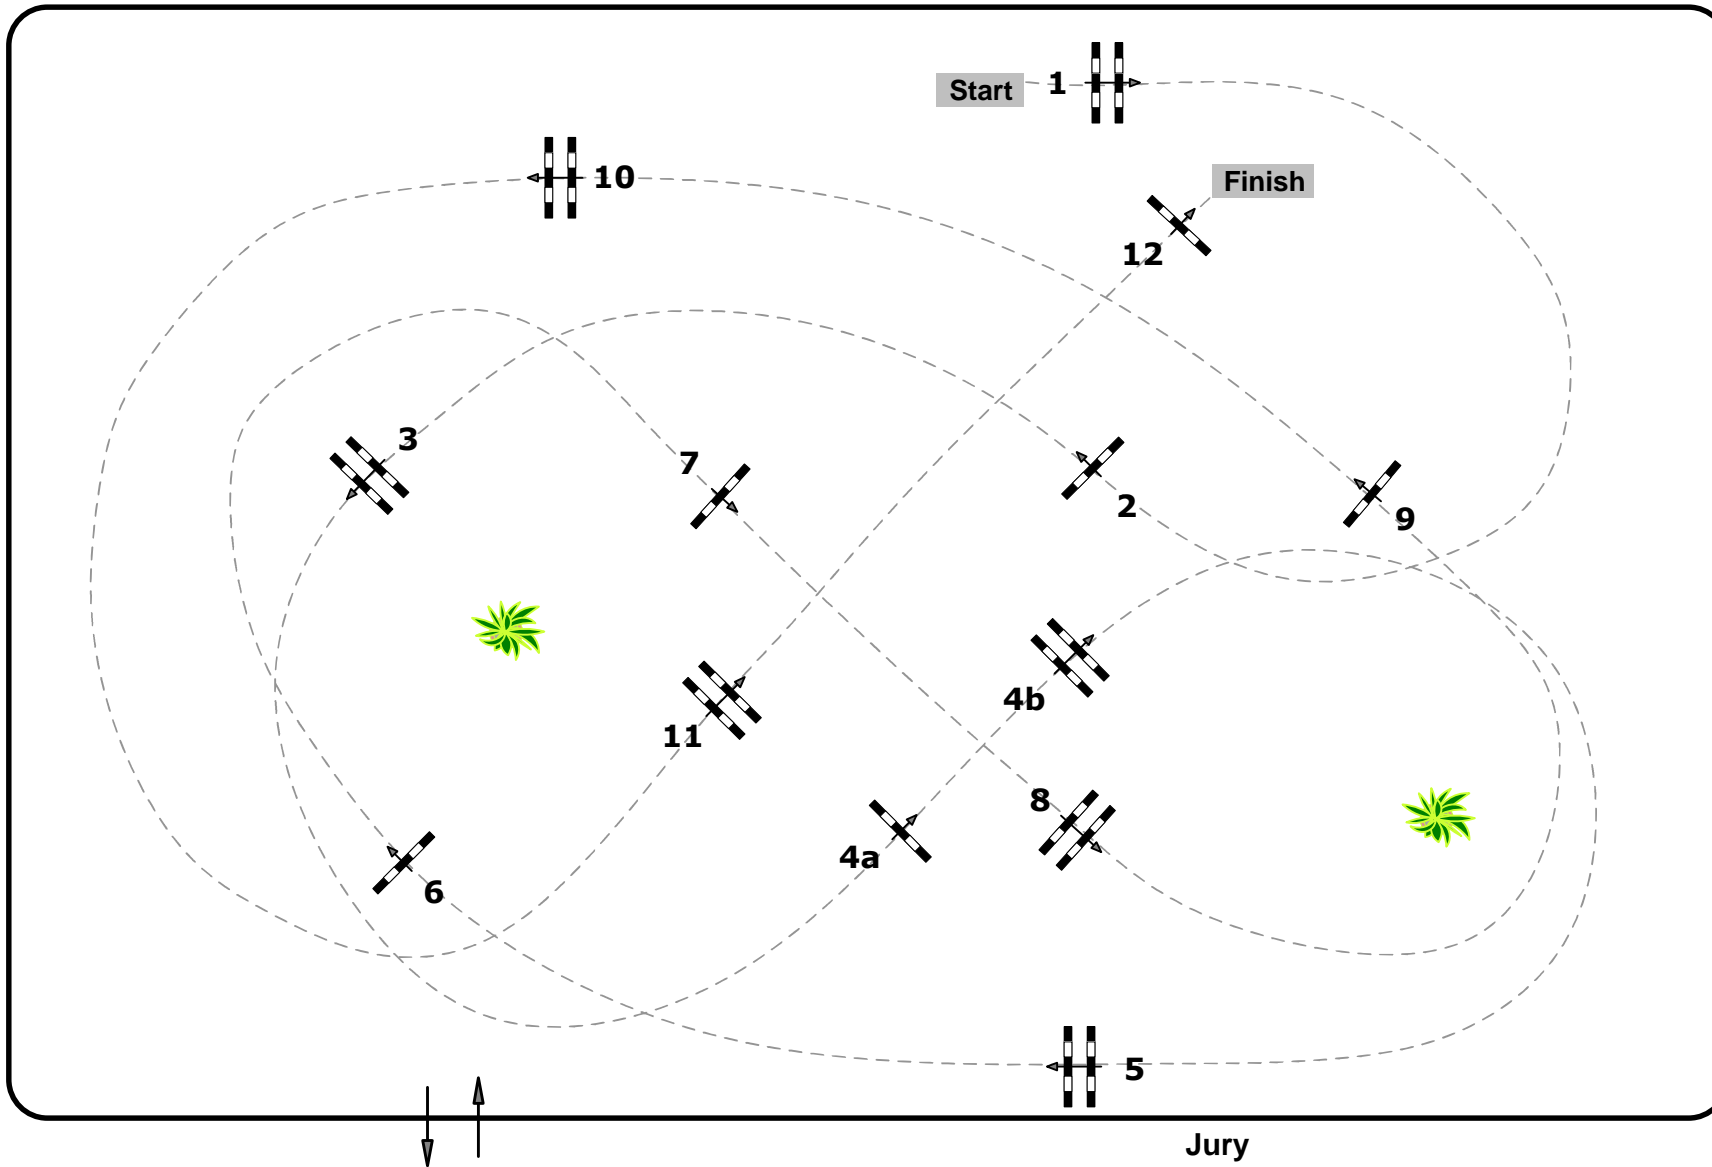

Class No.: 16

Glock's Amateur Tour

Competition against the clock

Table: A

National RG:

FEI RG / Art. 238.2.1

Height: 1,25 m

Speed: 350 m/min

Length: 530 m

Time allowed: 91 sec

Time limit: 182 sec

Obstacles: 12

Efforts: 13

Course Design:

Madl Franz (AUT)

Appe Adi (AUT)