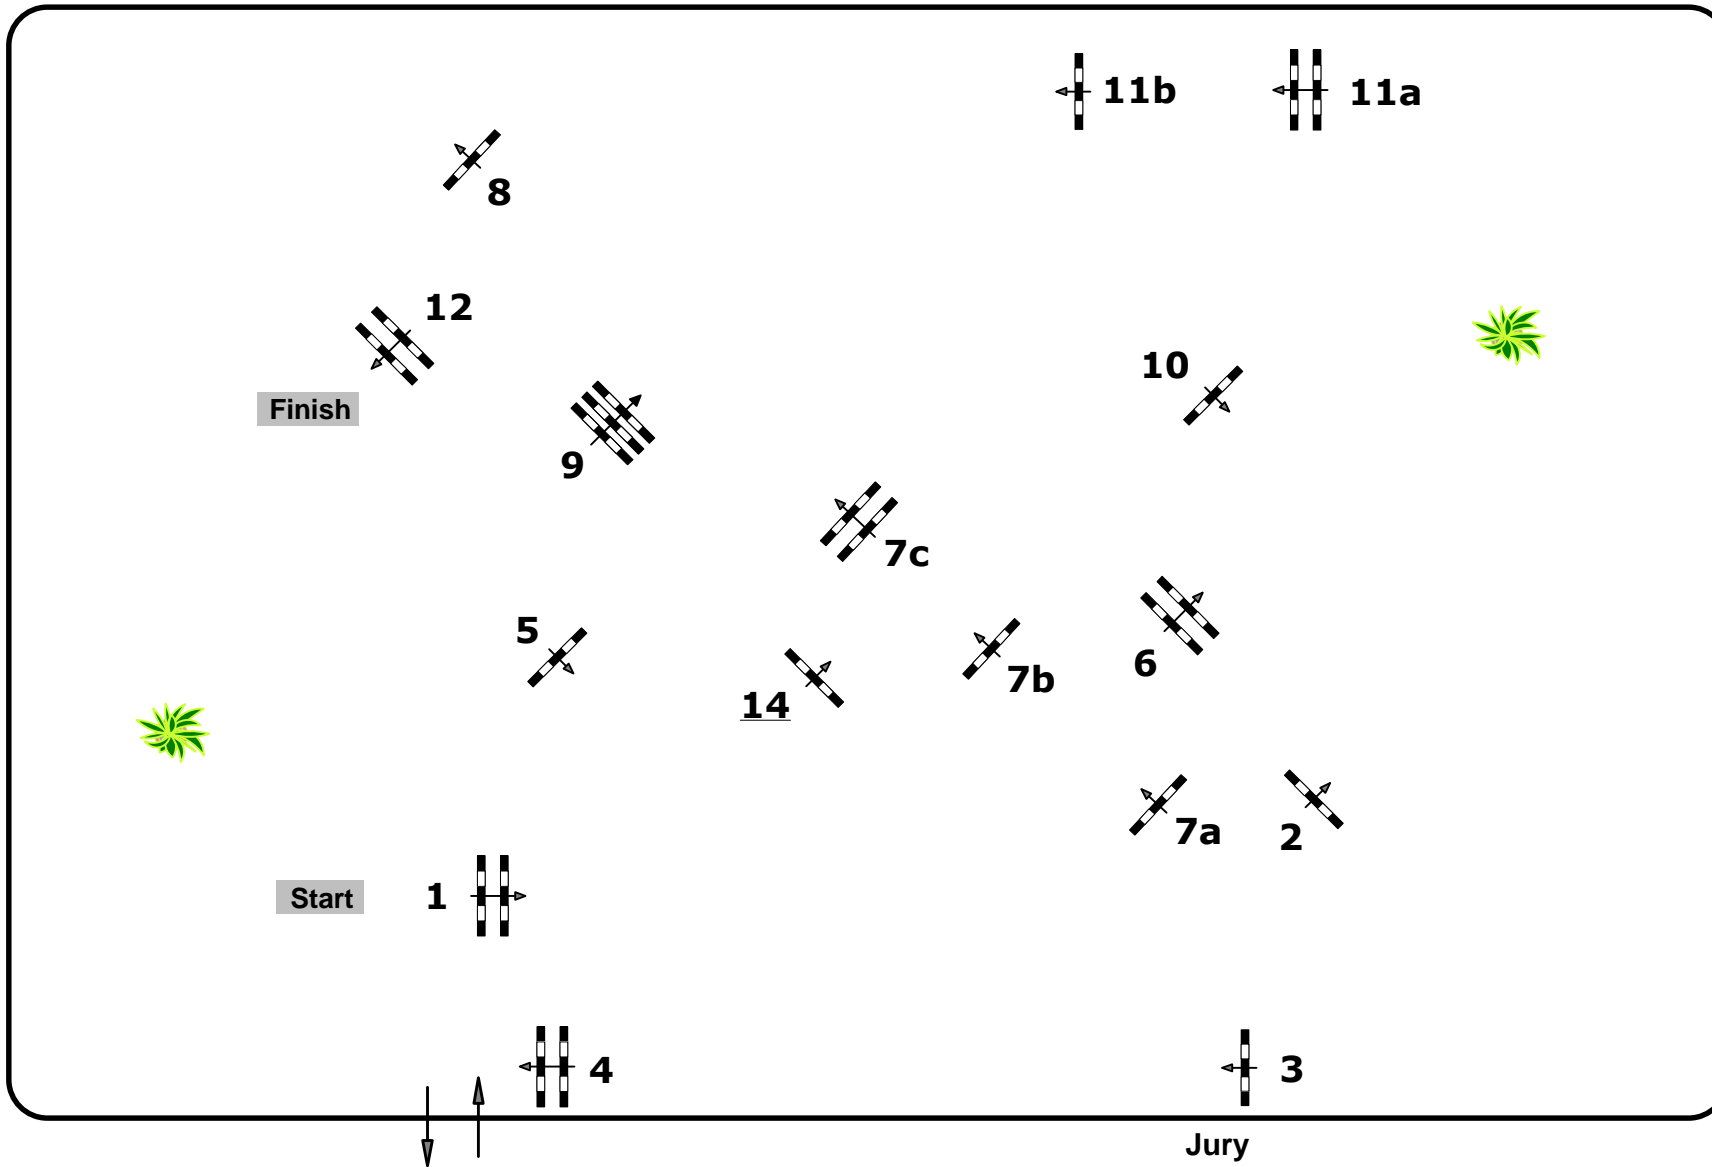

Class No.: 18 Glock`s Amateur Tour Final Competition with one jump-off

Table: A

National RG:

FEI RG / Art. 238.2.2

Height: 1,35 m

Speed: 350 m/min

Length: 500 m

Time allowed: 86 sec

Time limit: 172 sec

Obstacles: 12

Efforts: 15

1st Jump-off:

11a-12-14-7bc-1-2-4

Length: 390 m

Time allowed: 67 sec

Time limit: 134 sec